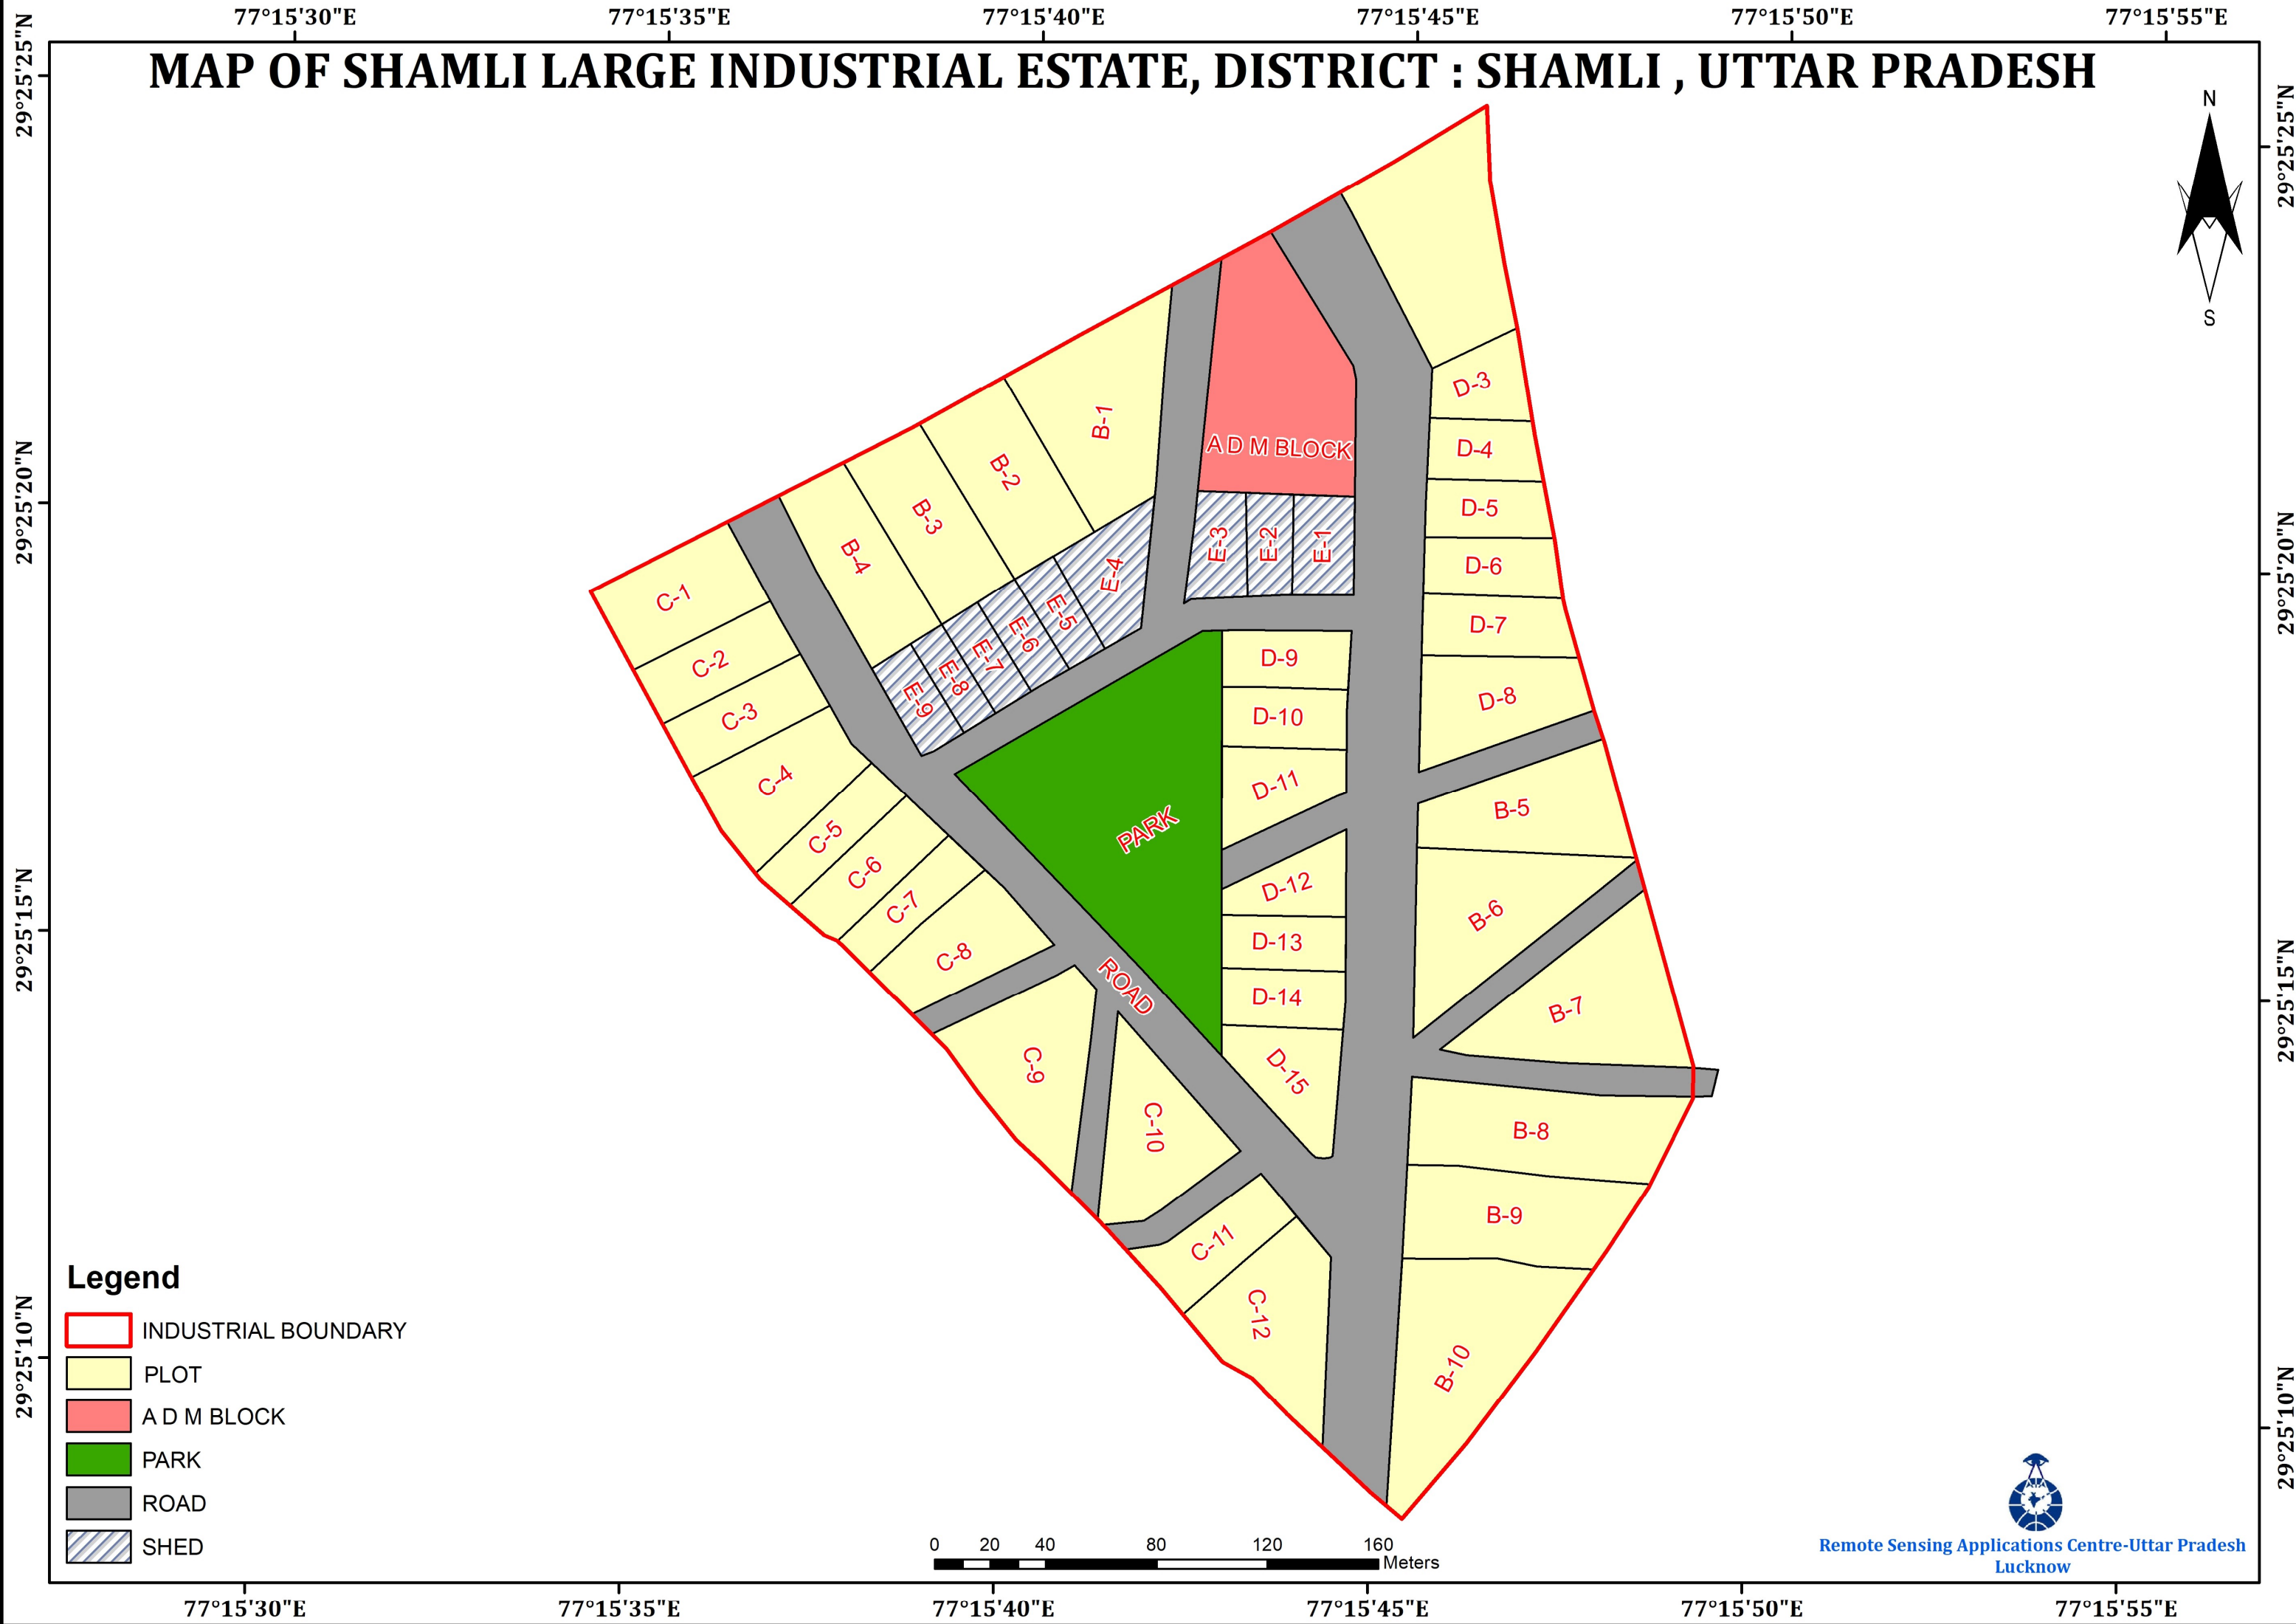

MAP OF SHAMLI LARGE INDUSTRIAL ESTATE, DISTRICT : SHAMLI , UTTAR PRADESH

Legend

- INDUSTRIAL BOUNDARY
- PLOT
- A D M BLOCK
- PARK
- ROAD
- SHED