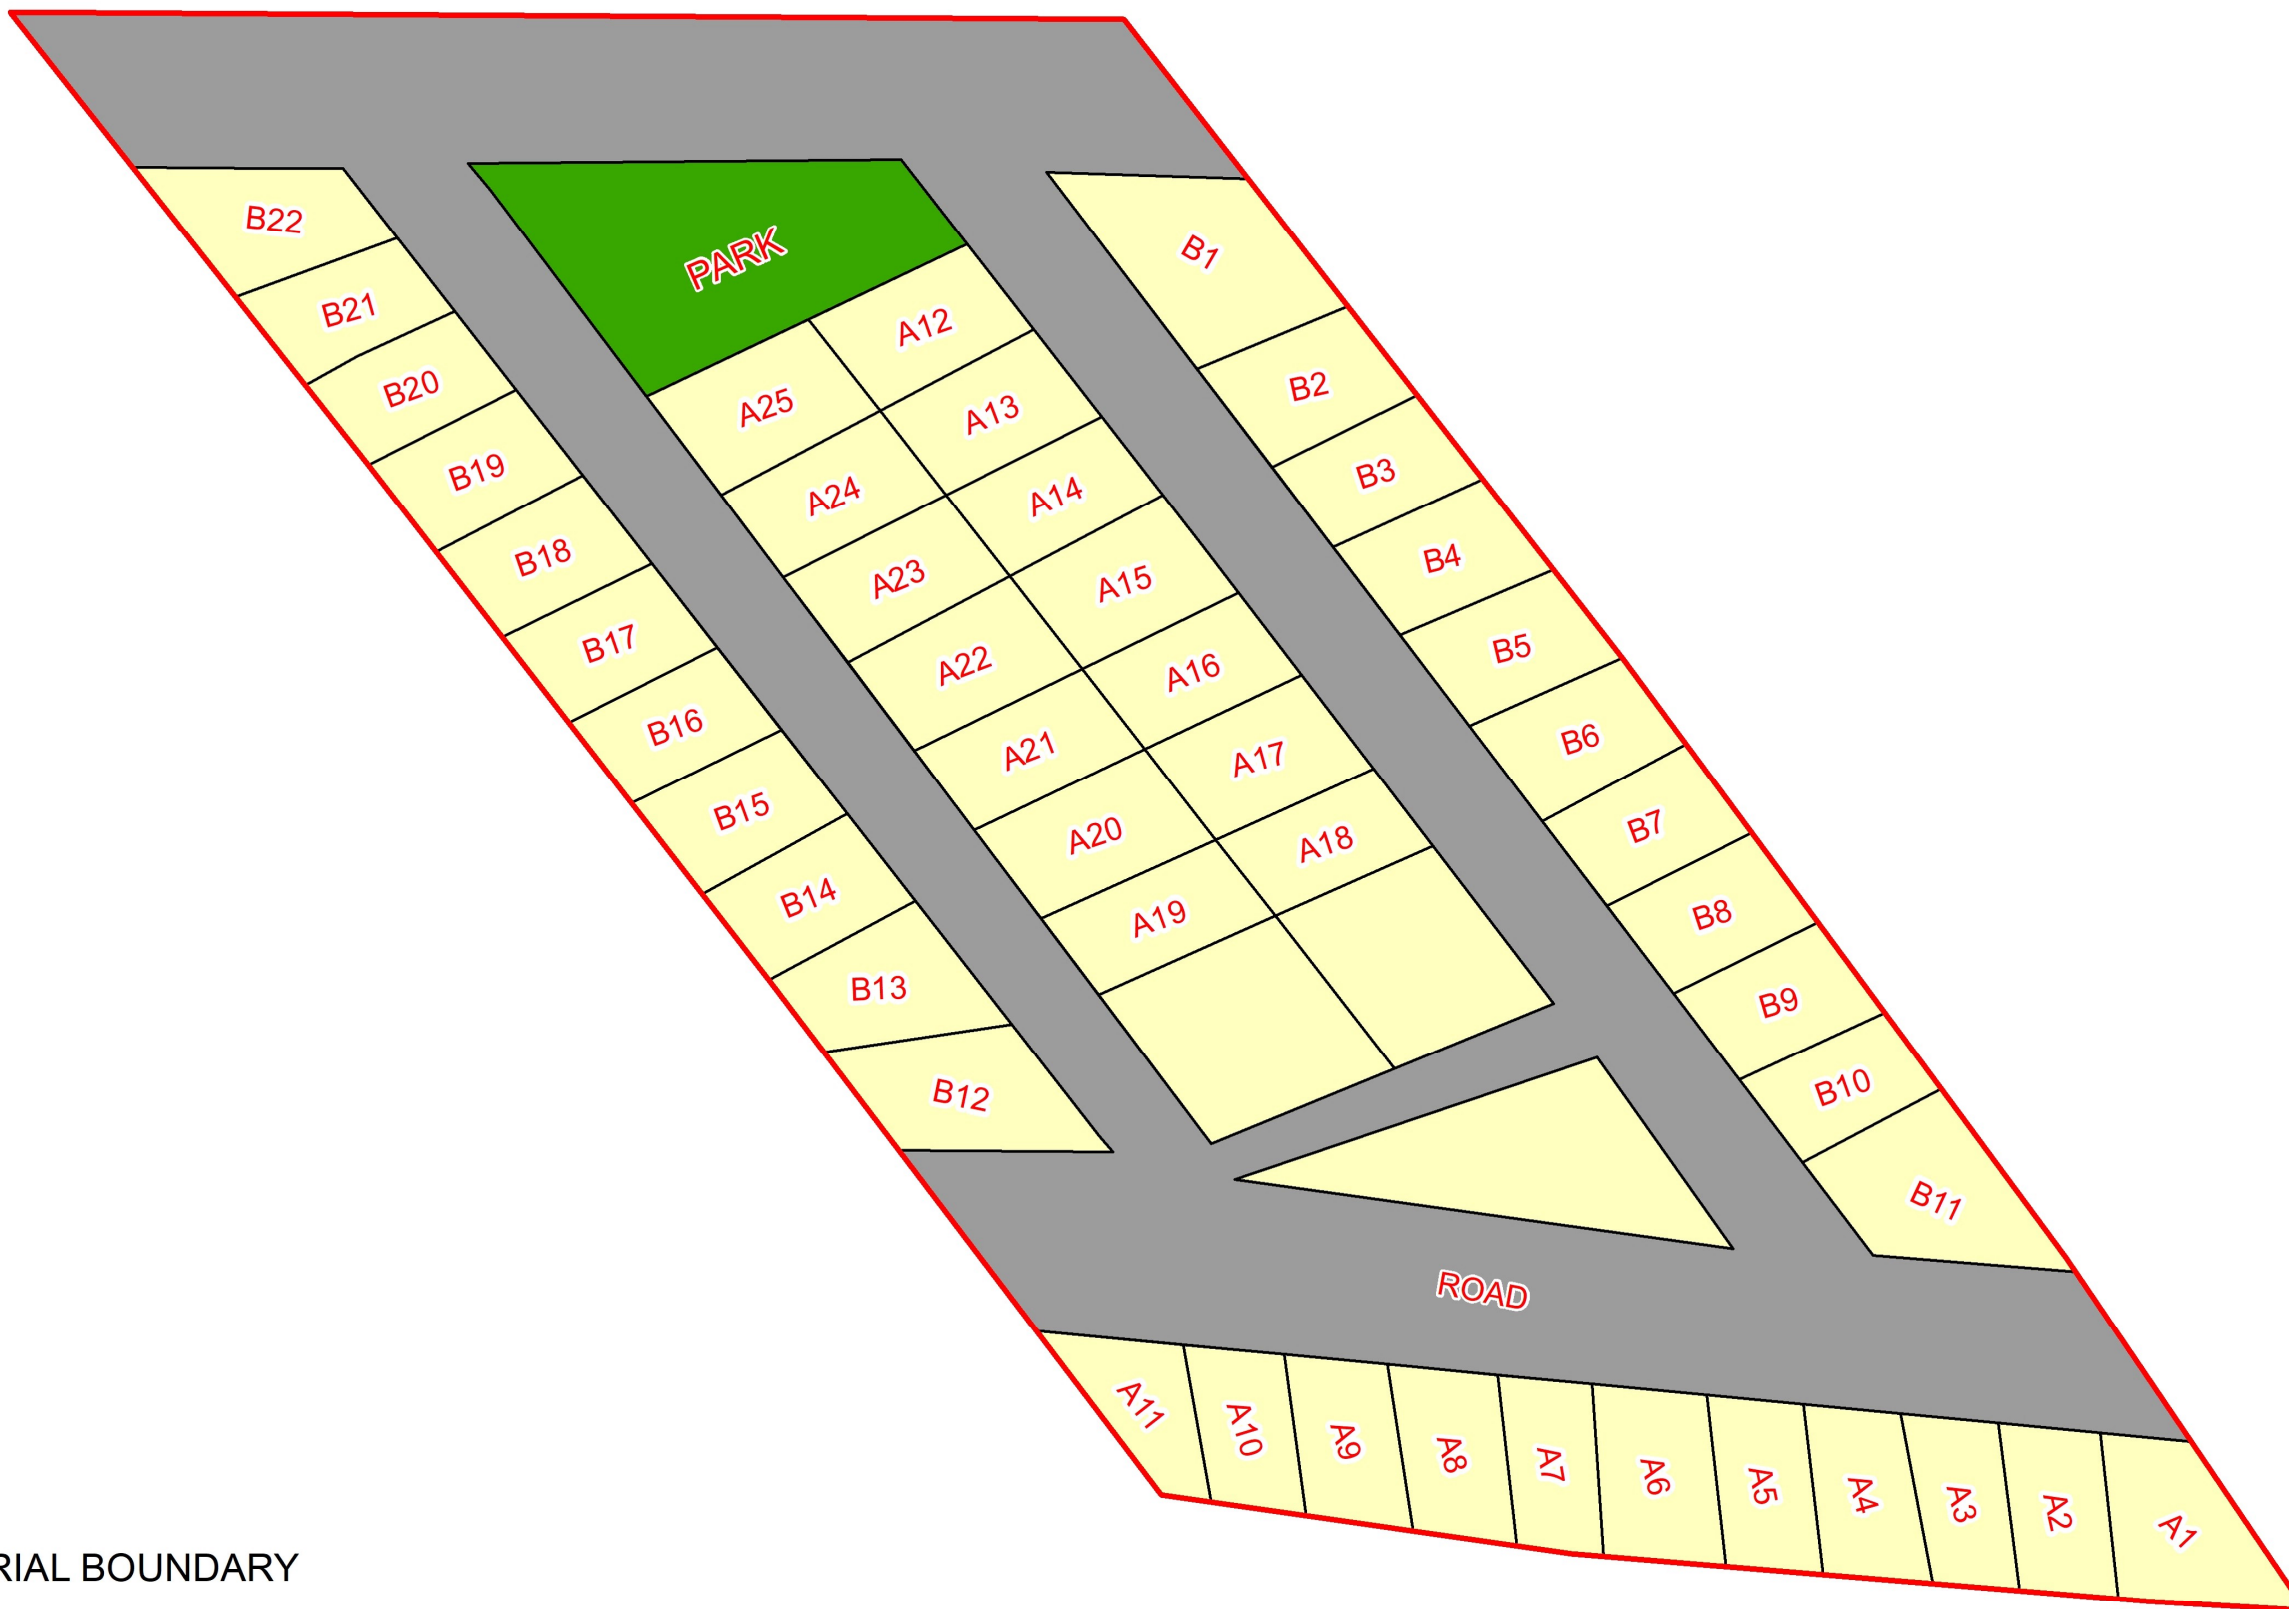

77°33'40"E

MAP OF BHAHPUR MINI INDUSTRIAL ESTATE, DISTRICT : MUZAFFARNAGAR, UTTAR PRADESH

29°21'5"N

29°21'5"N

Legend

-  INDUSTRIAL BOUNDARY
-  PLOT
-  PARK
-  ROAD

77°33'40"E

Remote Sensing Applications Centre-Uttar Pradesh
Lucknow