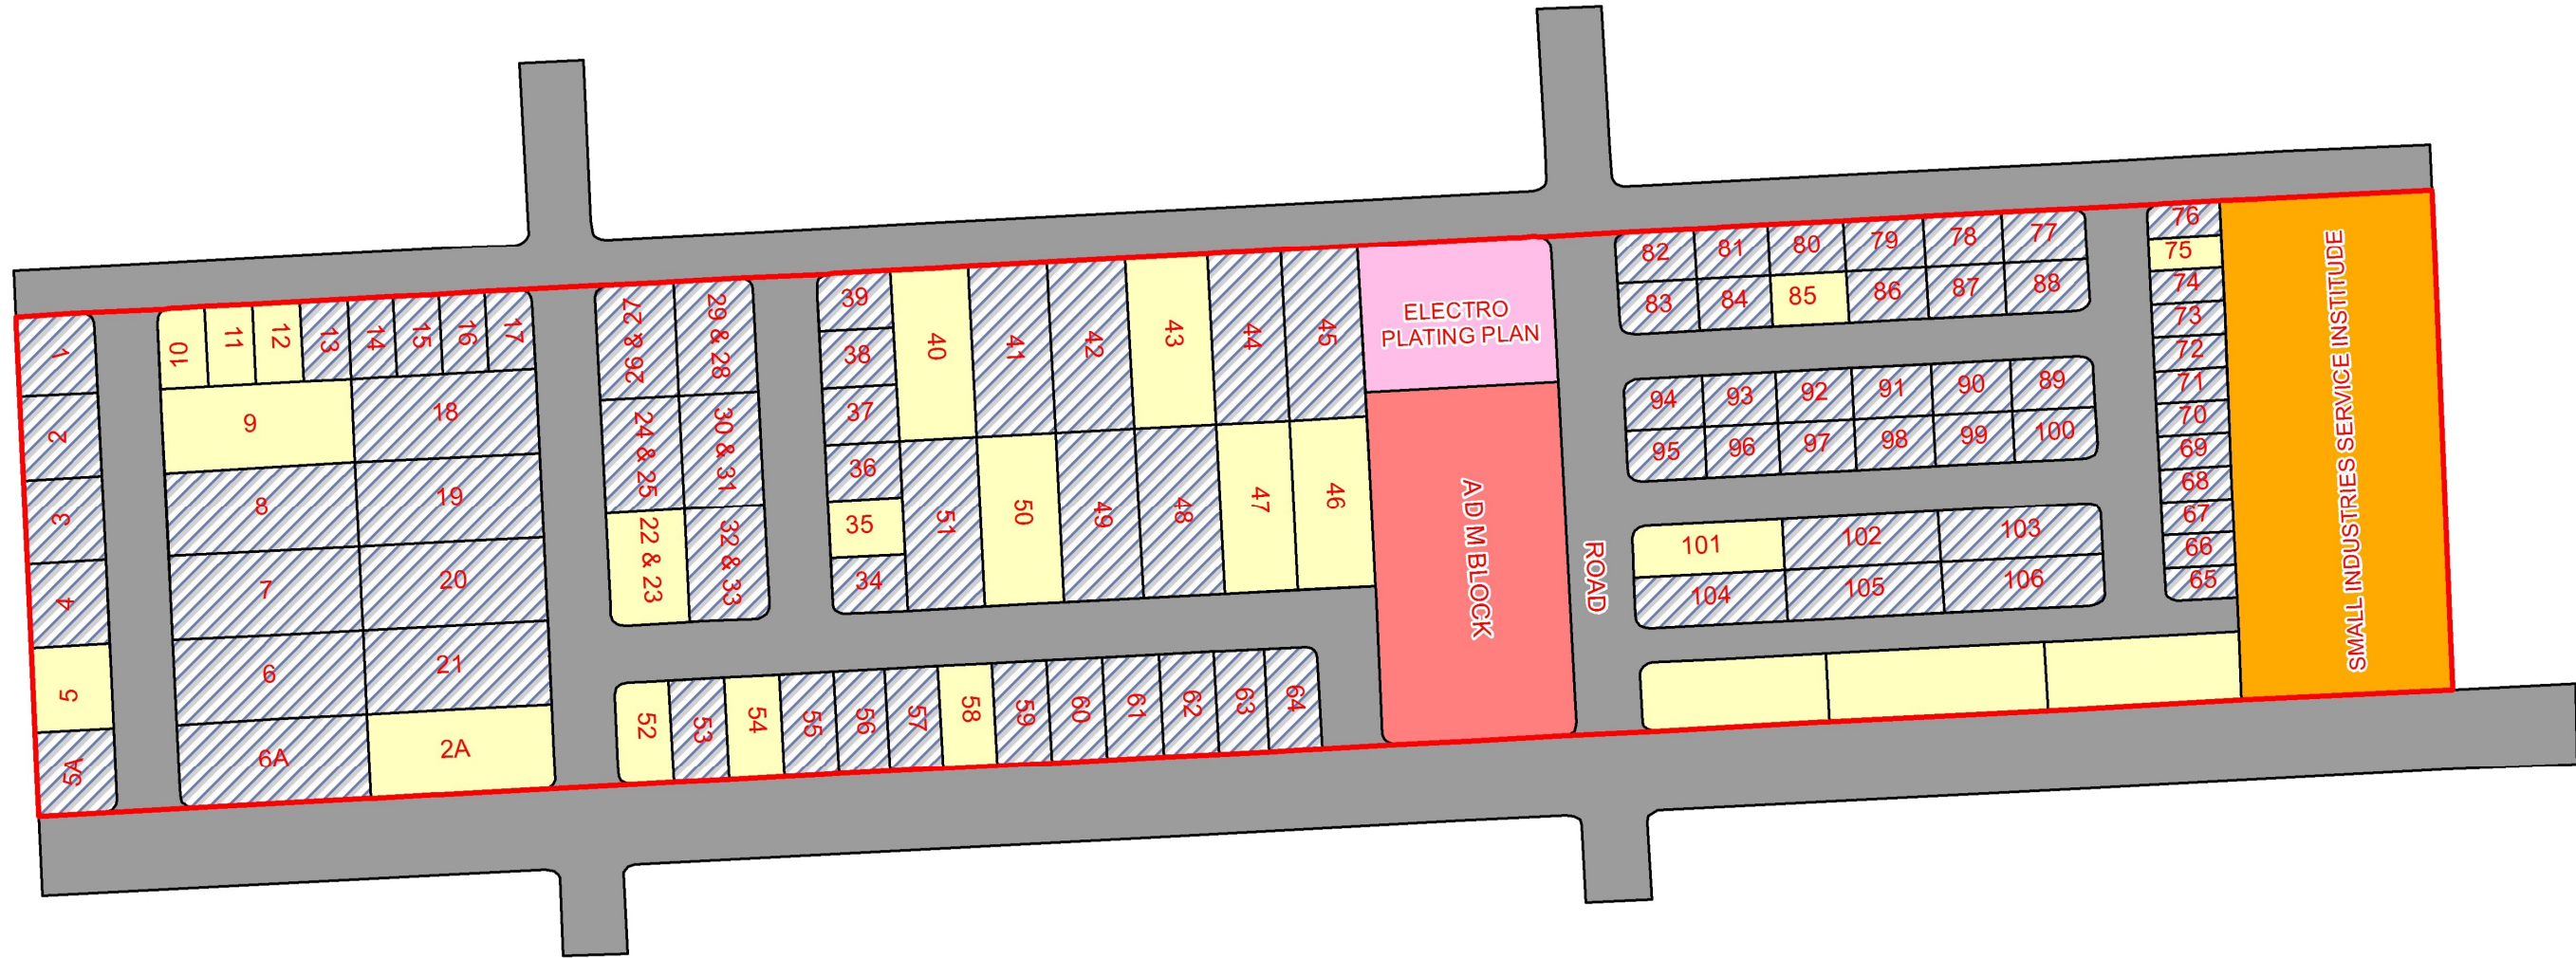

MAP OF FAZALGANJ LARGE INDUSTRIAL ESTATE, DISTRICT : KANPUR NAGAR, UTTAR PRADESH

- Legend**
- INDUSTRIAL BOUNDARY
 - PLOT
 - A D M BLOCK
 - AREA FOR SMALL INDUSTRIES SERVICE INSTITUTE
 - ELECTRO PLATING PLANT
 - ROAD
 - SHED

80°17'40"E 80°17'45"E 80°17'50"E 80°17'55"E 80°18'0"E 80°18'5"E 80°18'10"E 80°18'15"E

26°27'55"N

26°27'50"N

26°27'45"N

26°27'40"N

26°27'35"N

80°17'40"E 80°17'45"E 80°17'50"E 80°17'55"E 80°18'0"E 80°18'5"E 80°18'10"E 80°18'15"E