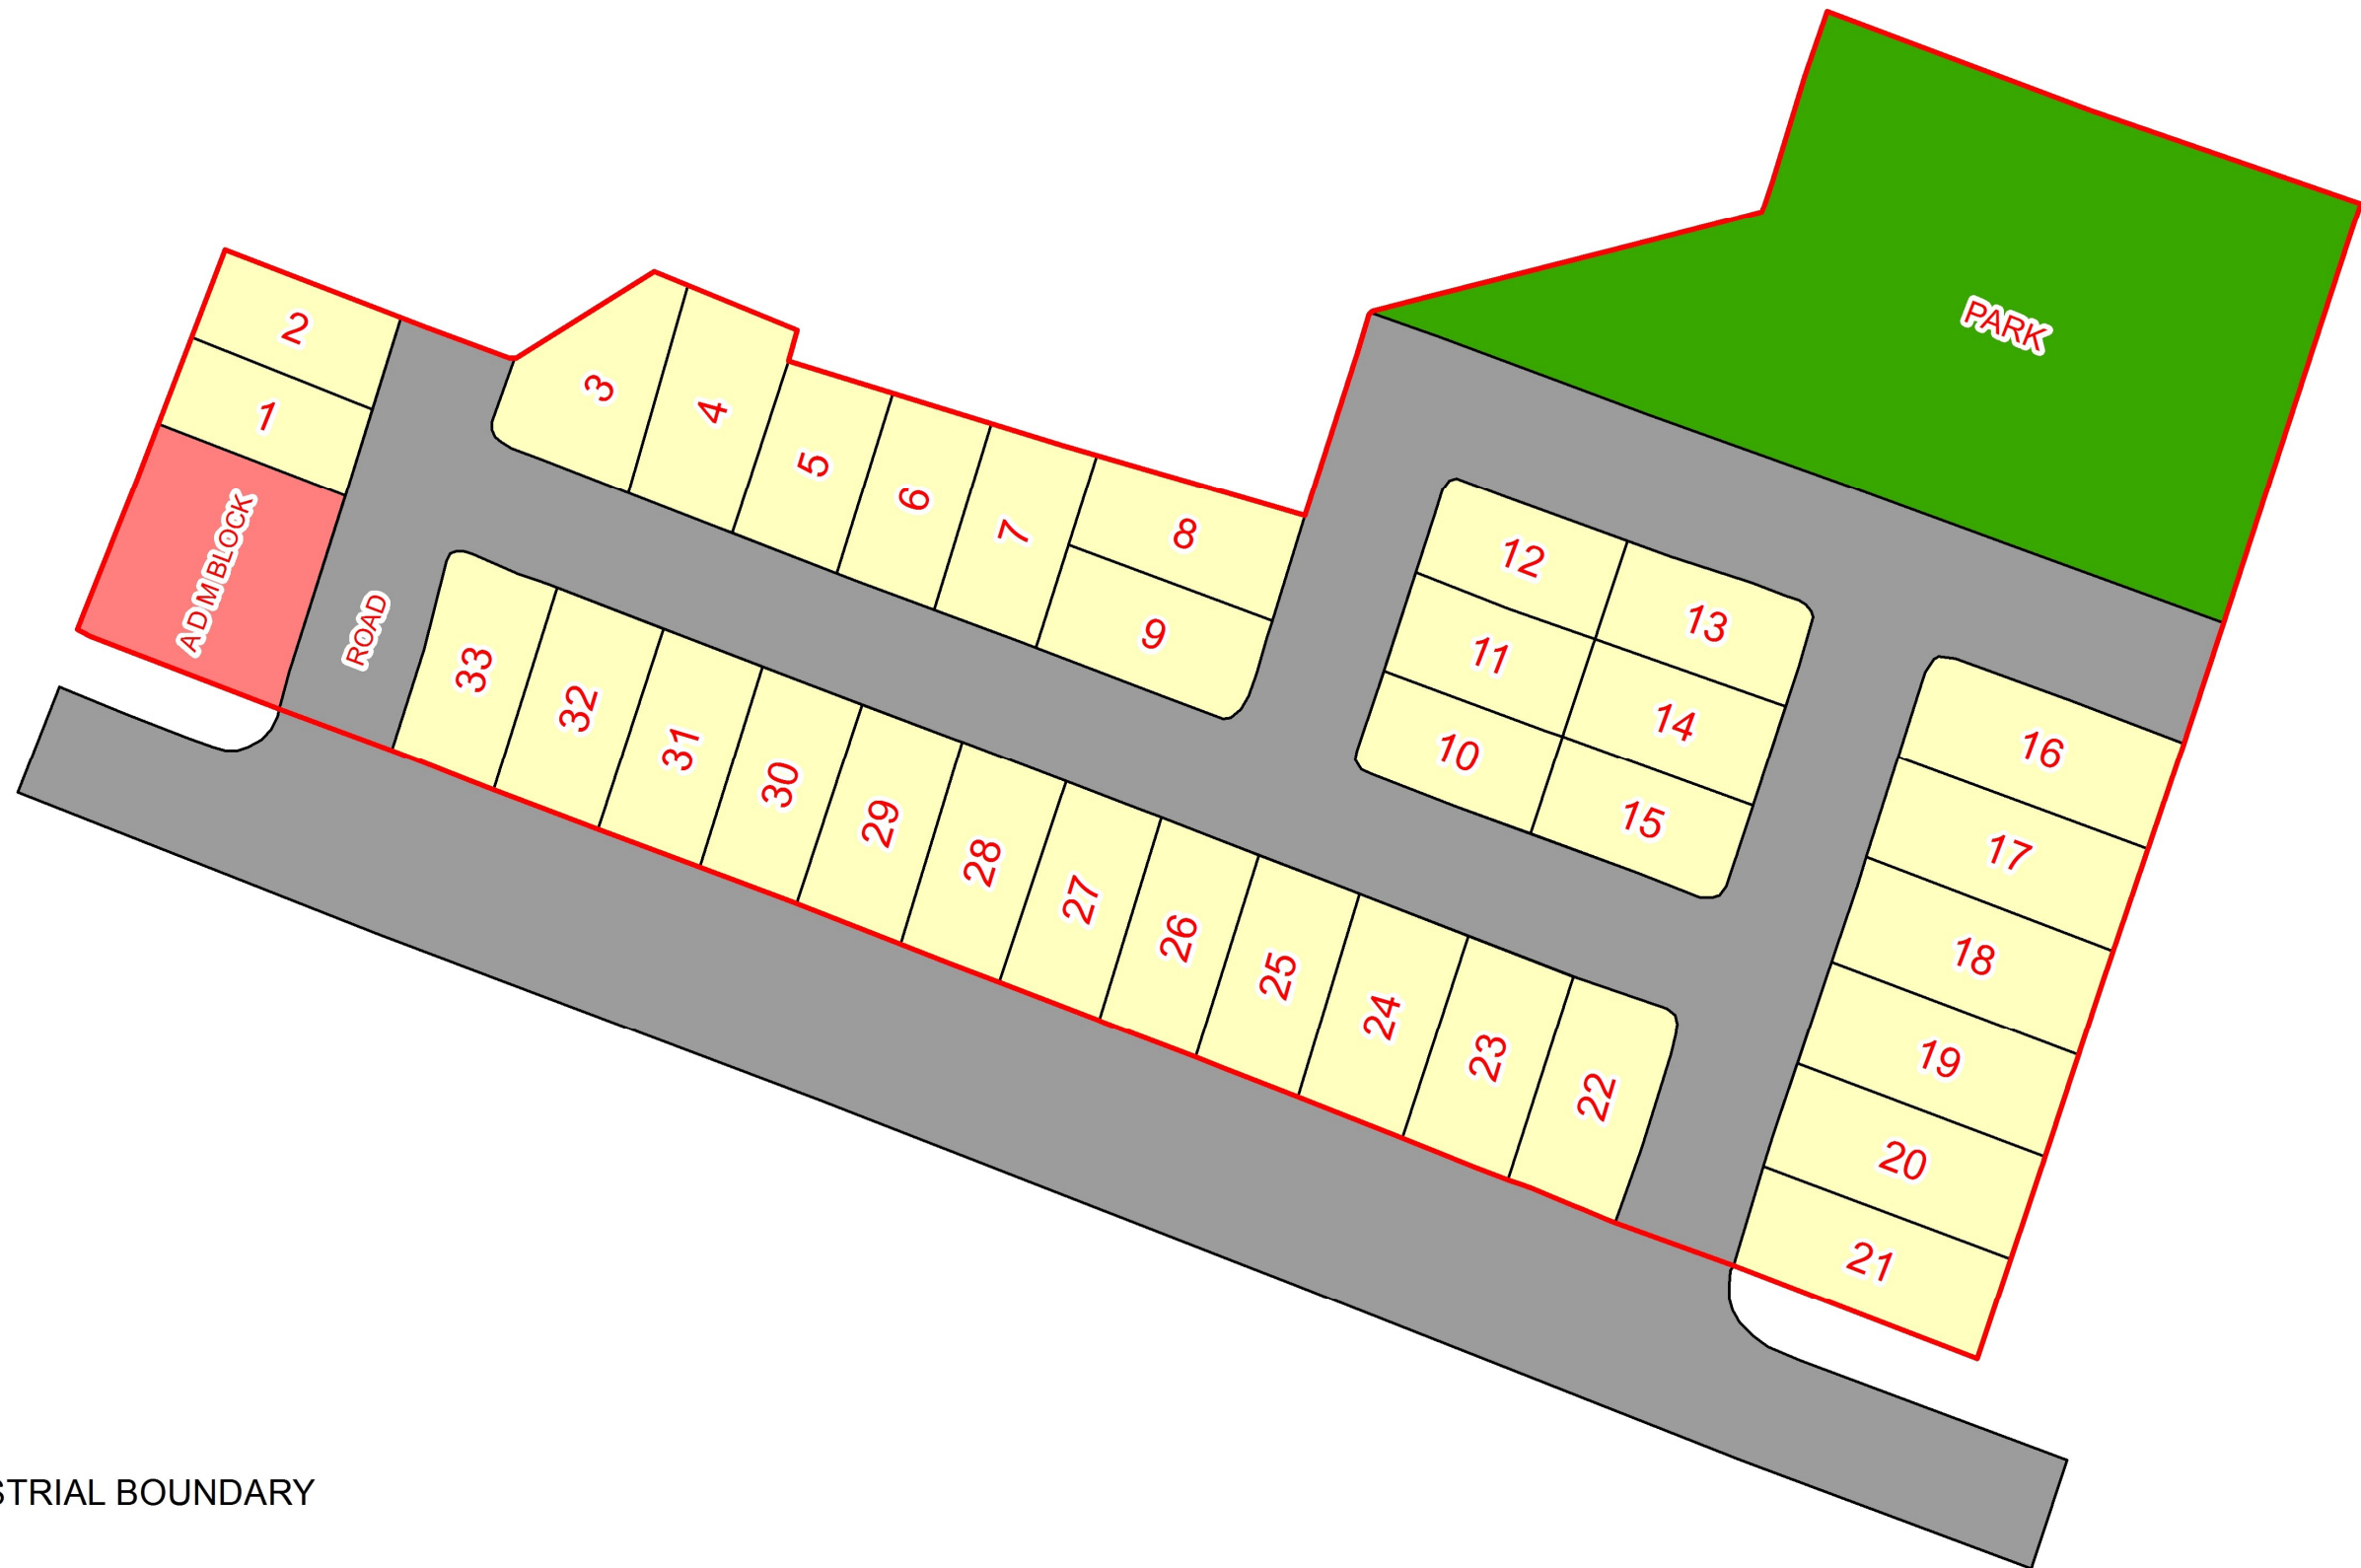

82°54'25"E

82°54'30"E

MAP OF MUNDERVA MINI INDUSTRIAL ESTATE, DISTRICT : BASTI, UTTAR PRADESH

Legend

-  INDUSTRIAL BOUNDARY
-  PLOT
-  A D M BLOCK
-  PARK
-  ROAD

Remote Sensing Applications Centre-Uttar Pradesh
Lucknow

82°54'25"E

82°54'30"E

26°45'55"N

26°45'55"N