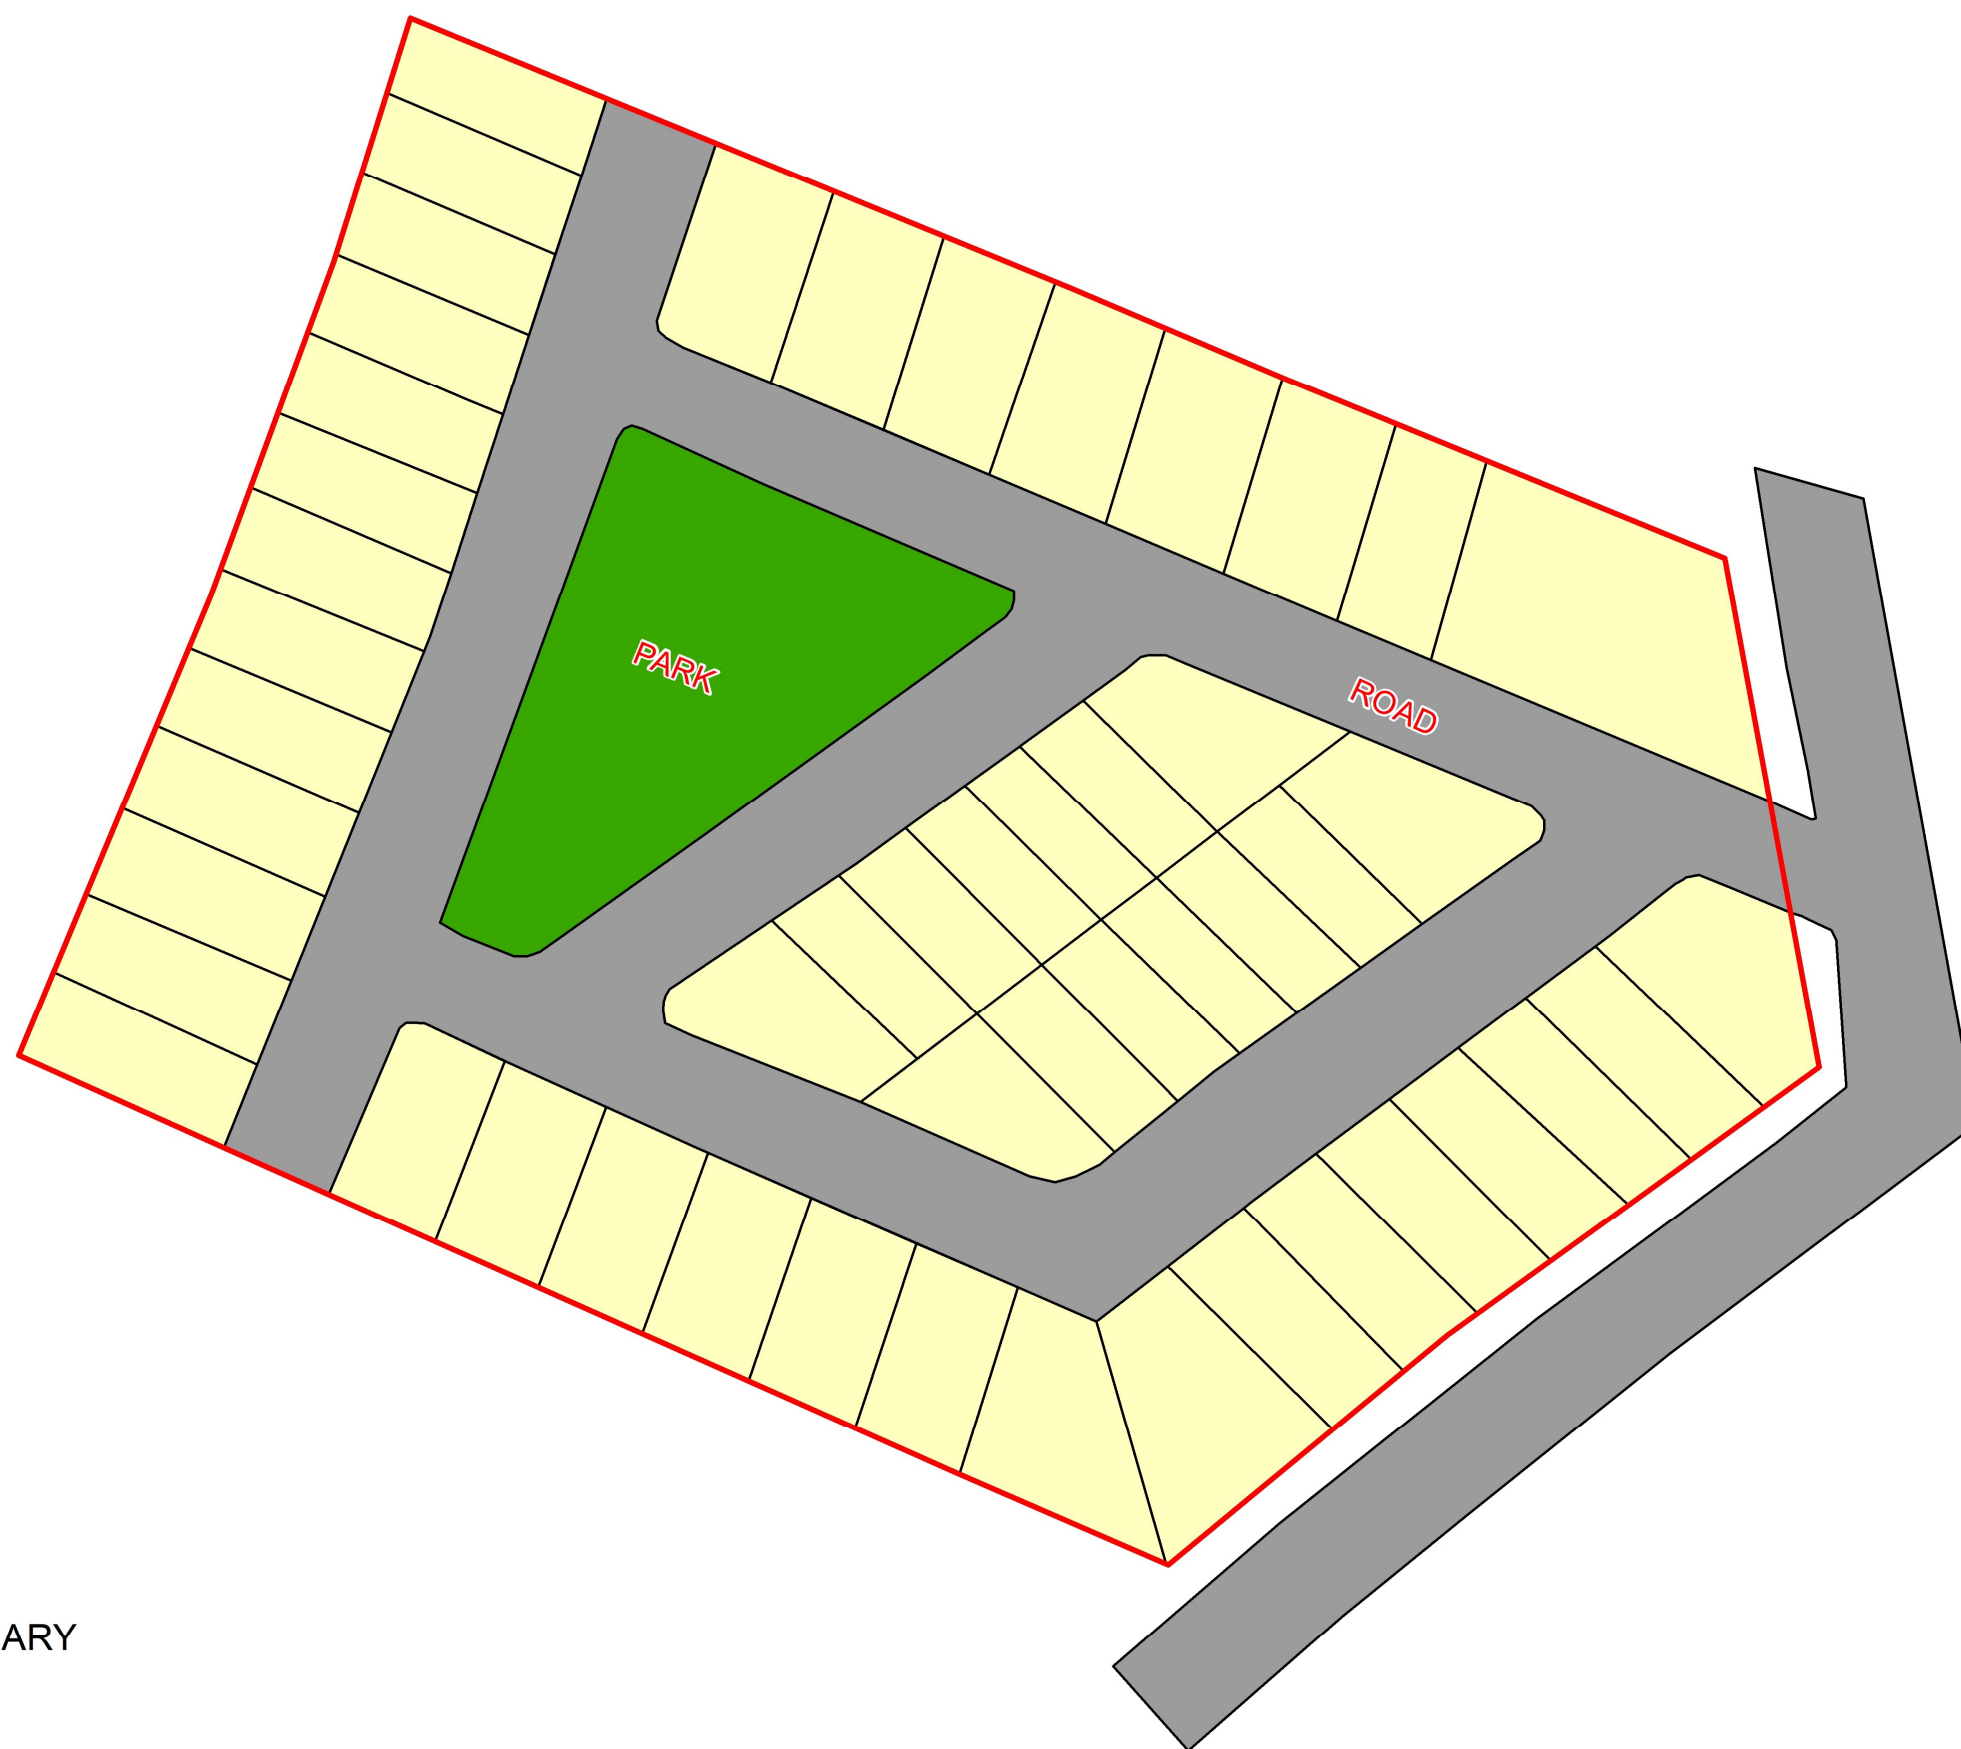

82°35'45"E

82°35'50"E

MAP OF DUMARIYA MINI INDUSTRIAL ESTATE, DISTRICT: SIDDHARTH NAGAR, UTTAR PRADESH

27°8'50"N

27°8'50"N

Legend

-  INDUSTRIAL BOUNDARY
-  PLOT
-  PARK
-  ROAD

Remote Sensing Applications Centre-Uttar Pradesh
Lucknow

82°35'45"E

82°35'50"E