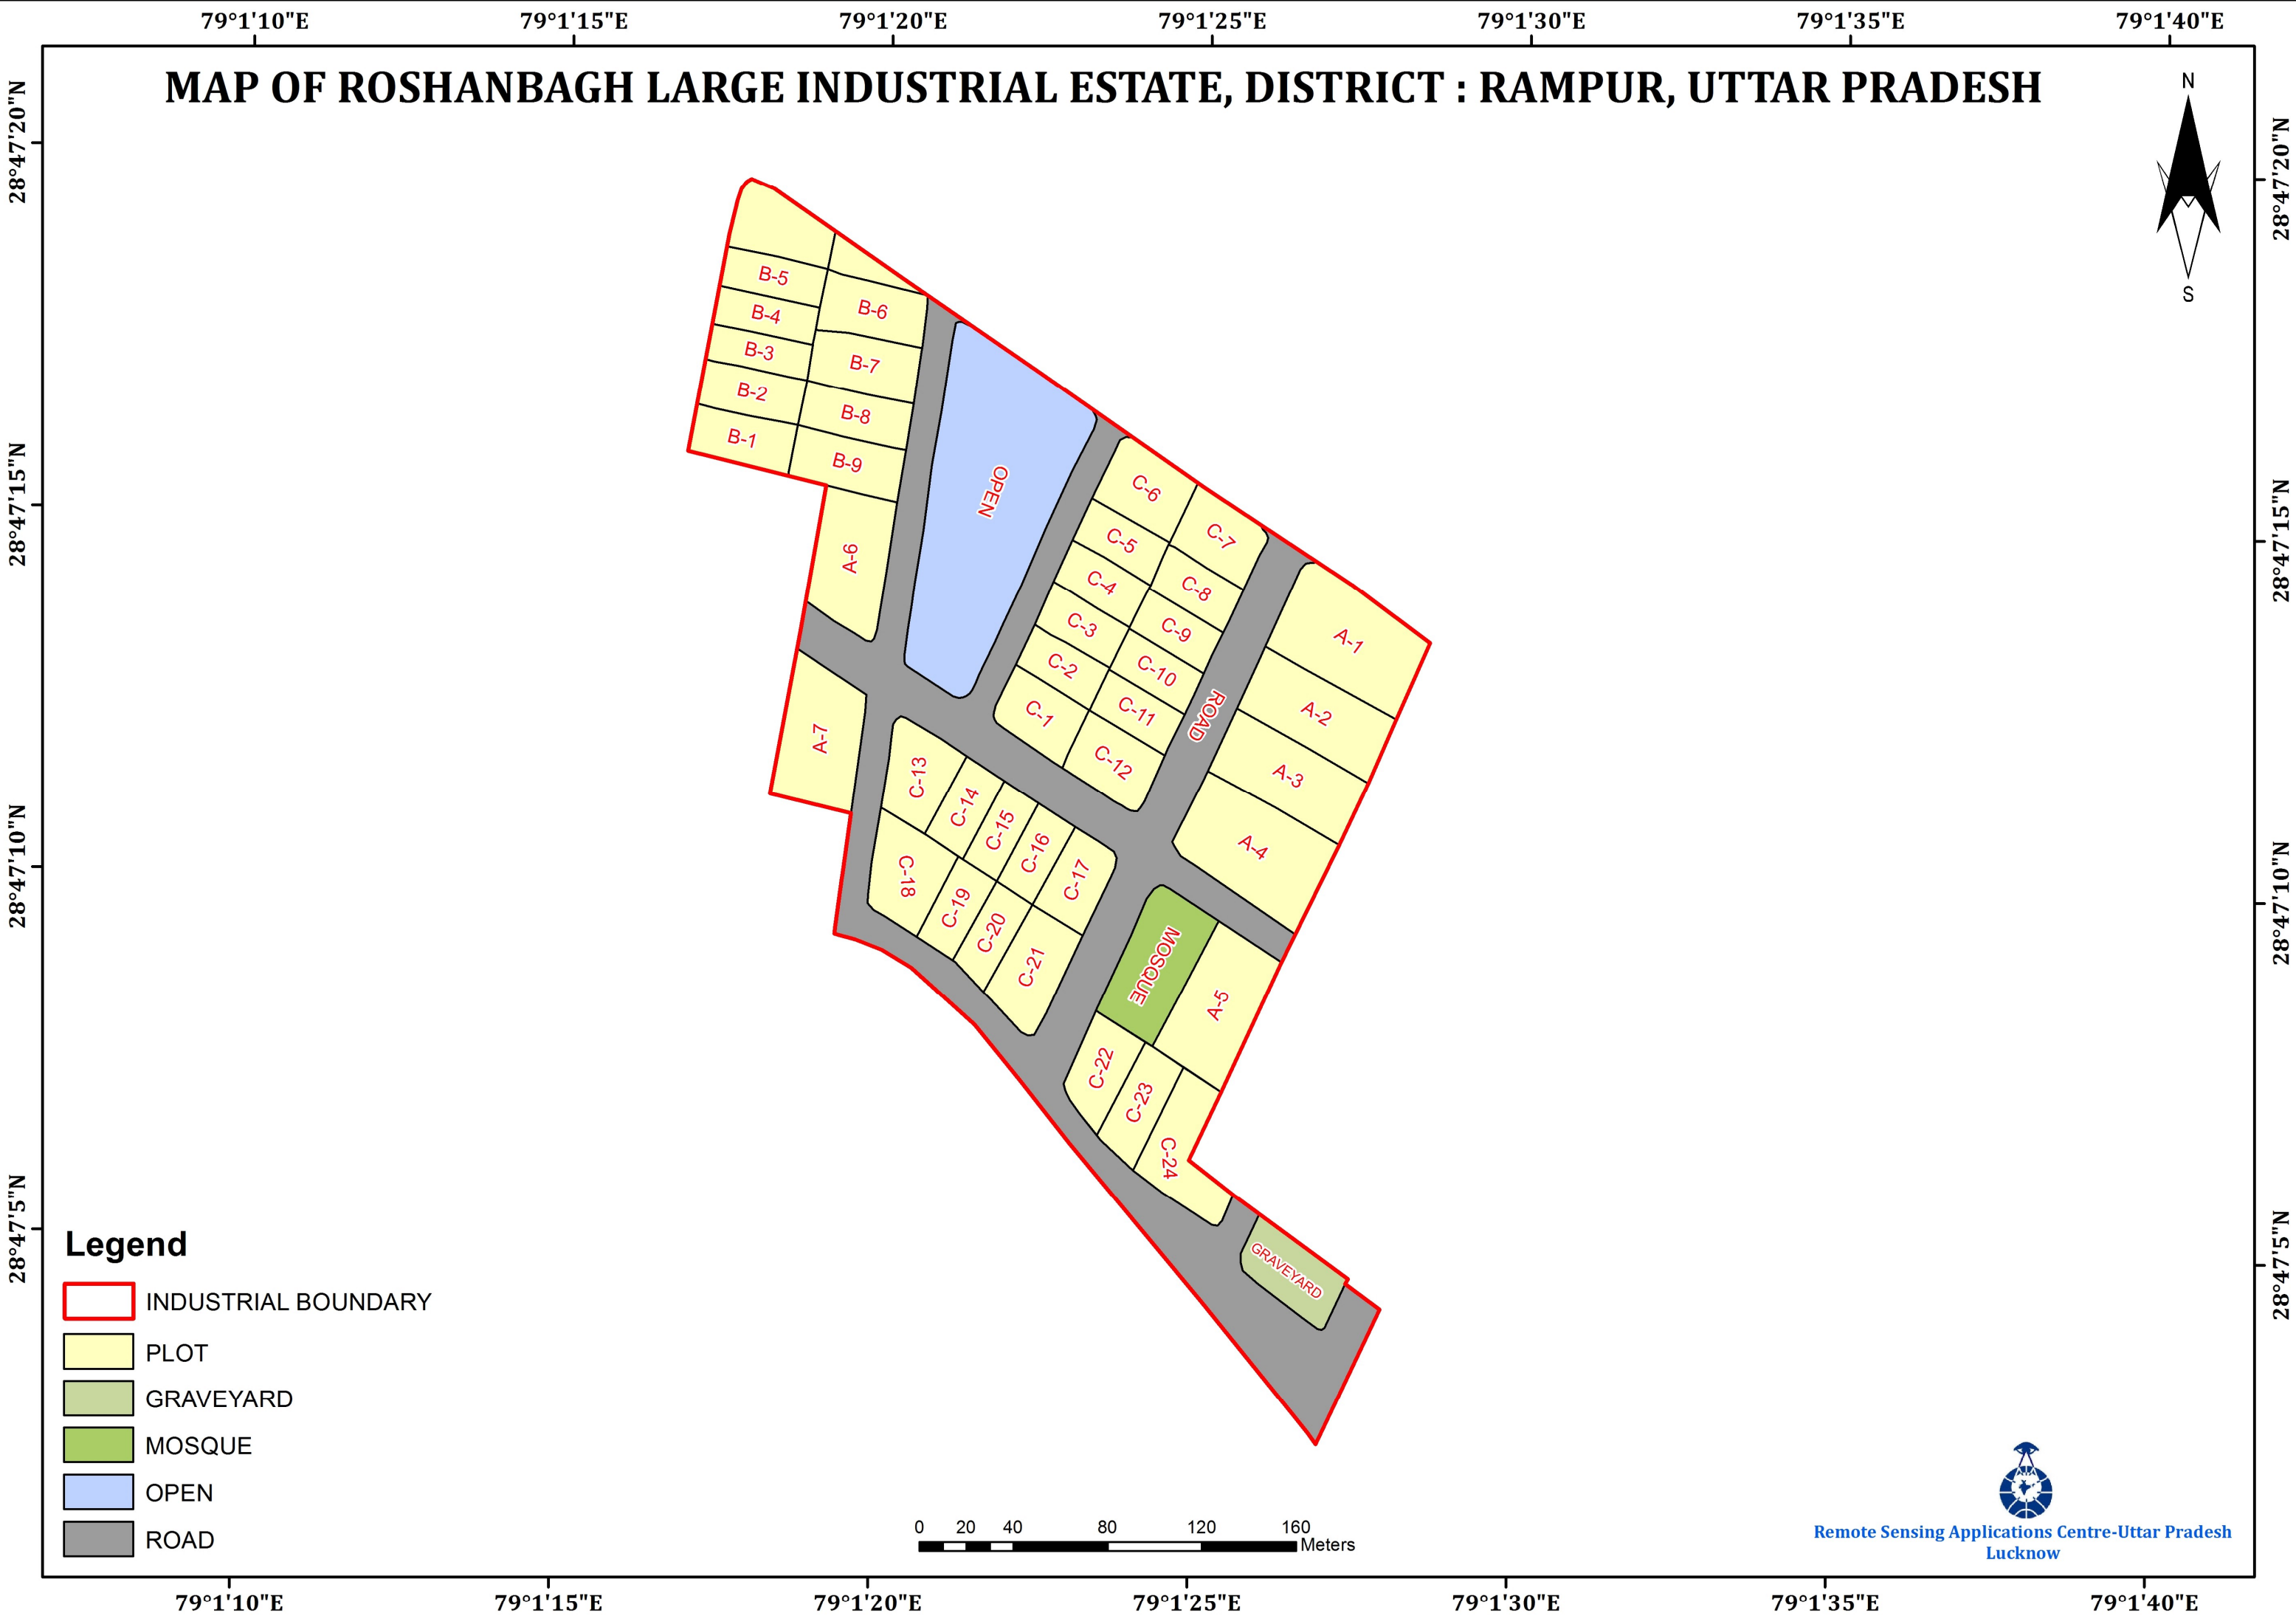

MAP OF ROSHANBAGH LARGE INDUSTRIAL ESTATE, DISTRICT : RAMPUR, UTTAR PRADESH

- Legend**
- INDUSTRIAL BOUNDARY
 - PLOT
 - GRAVEYARD
 - MOSQUE
 - OPEN
 - ROAD