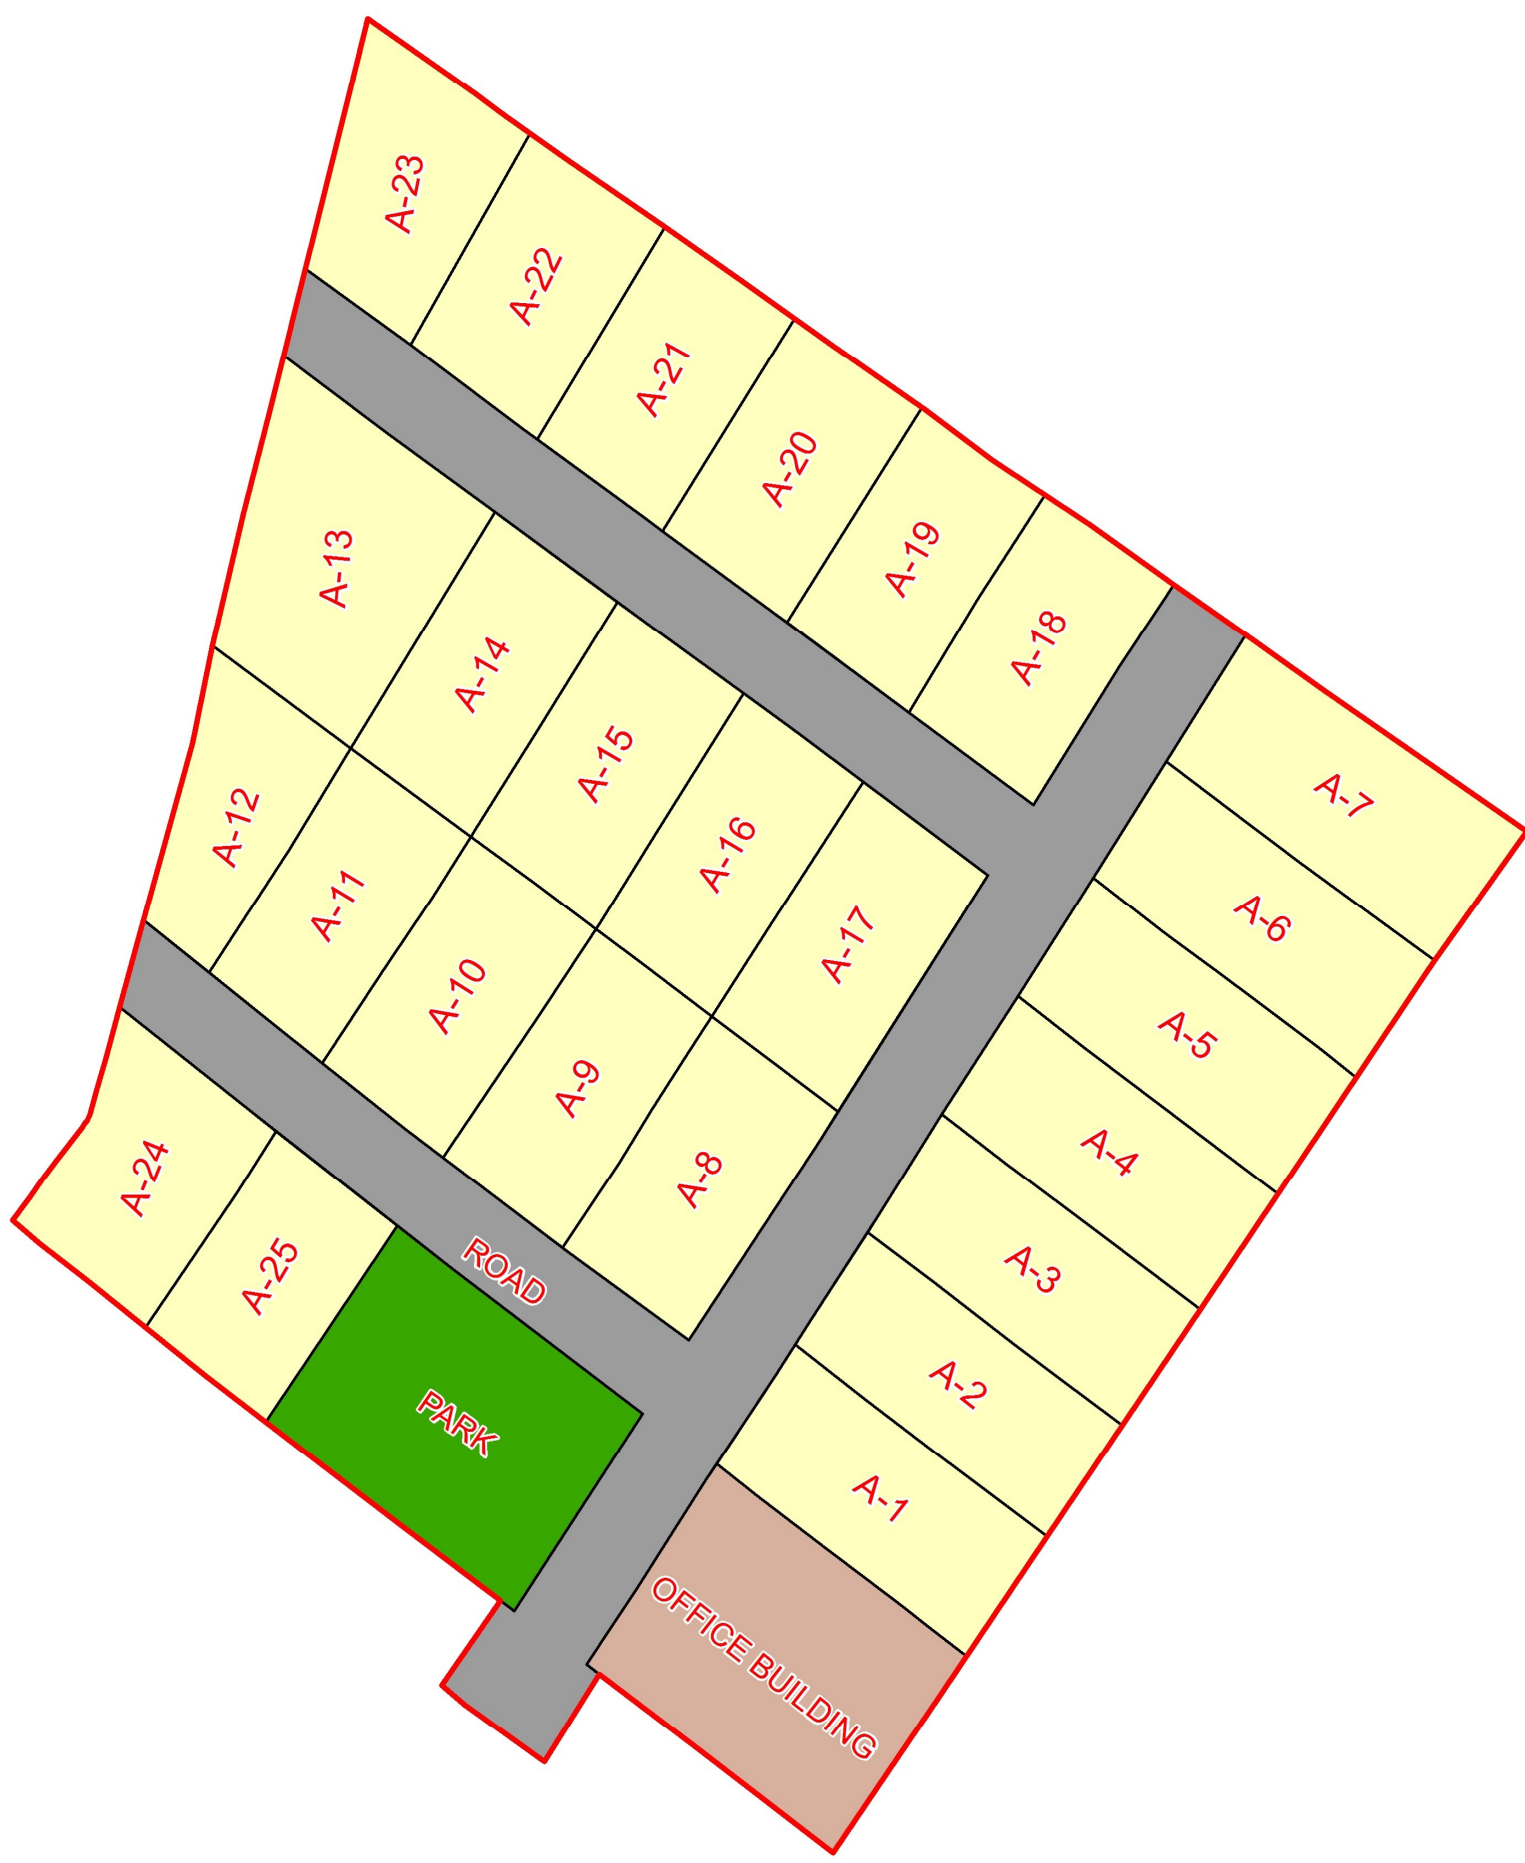

MAP OF DALMAU MINI INDUSTRIAL ESTATE, DISTRICT : RAEBARELI, UTTAR PRADESH

- Legend**
- INDUSTRIAL BOUNDARY
 - PLOT
 - OFFICE BUILDING
 - PARK
 - ROAD

26°3'55"N

26°3'55"N

26°3'50"N

26°3'50"N

81°3'55"E

81°4'0"E

81°3'55"E

81°4'0"E