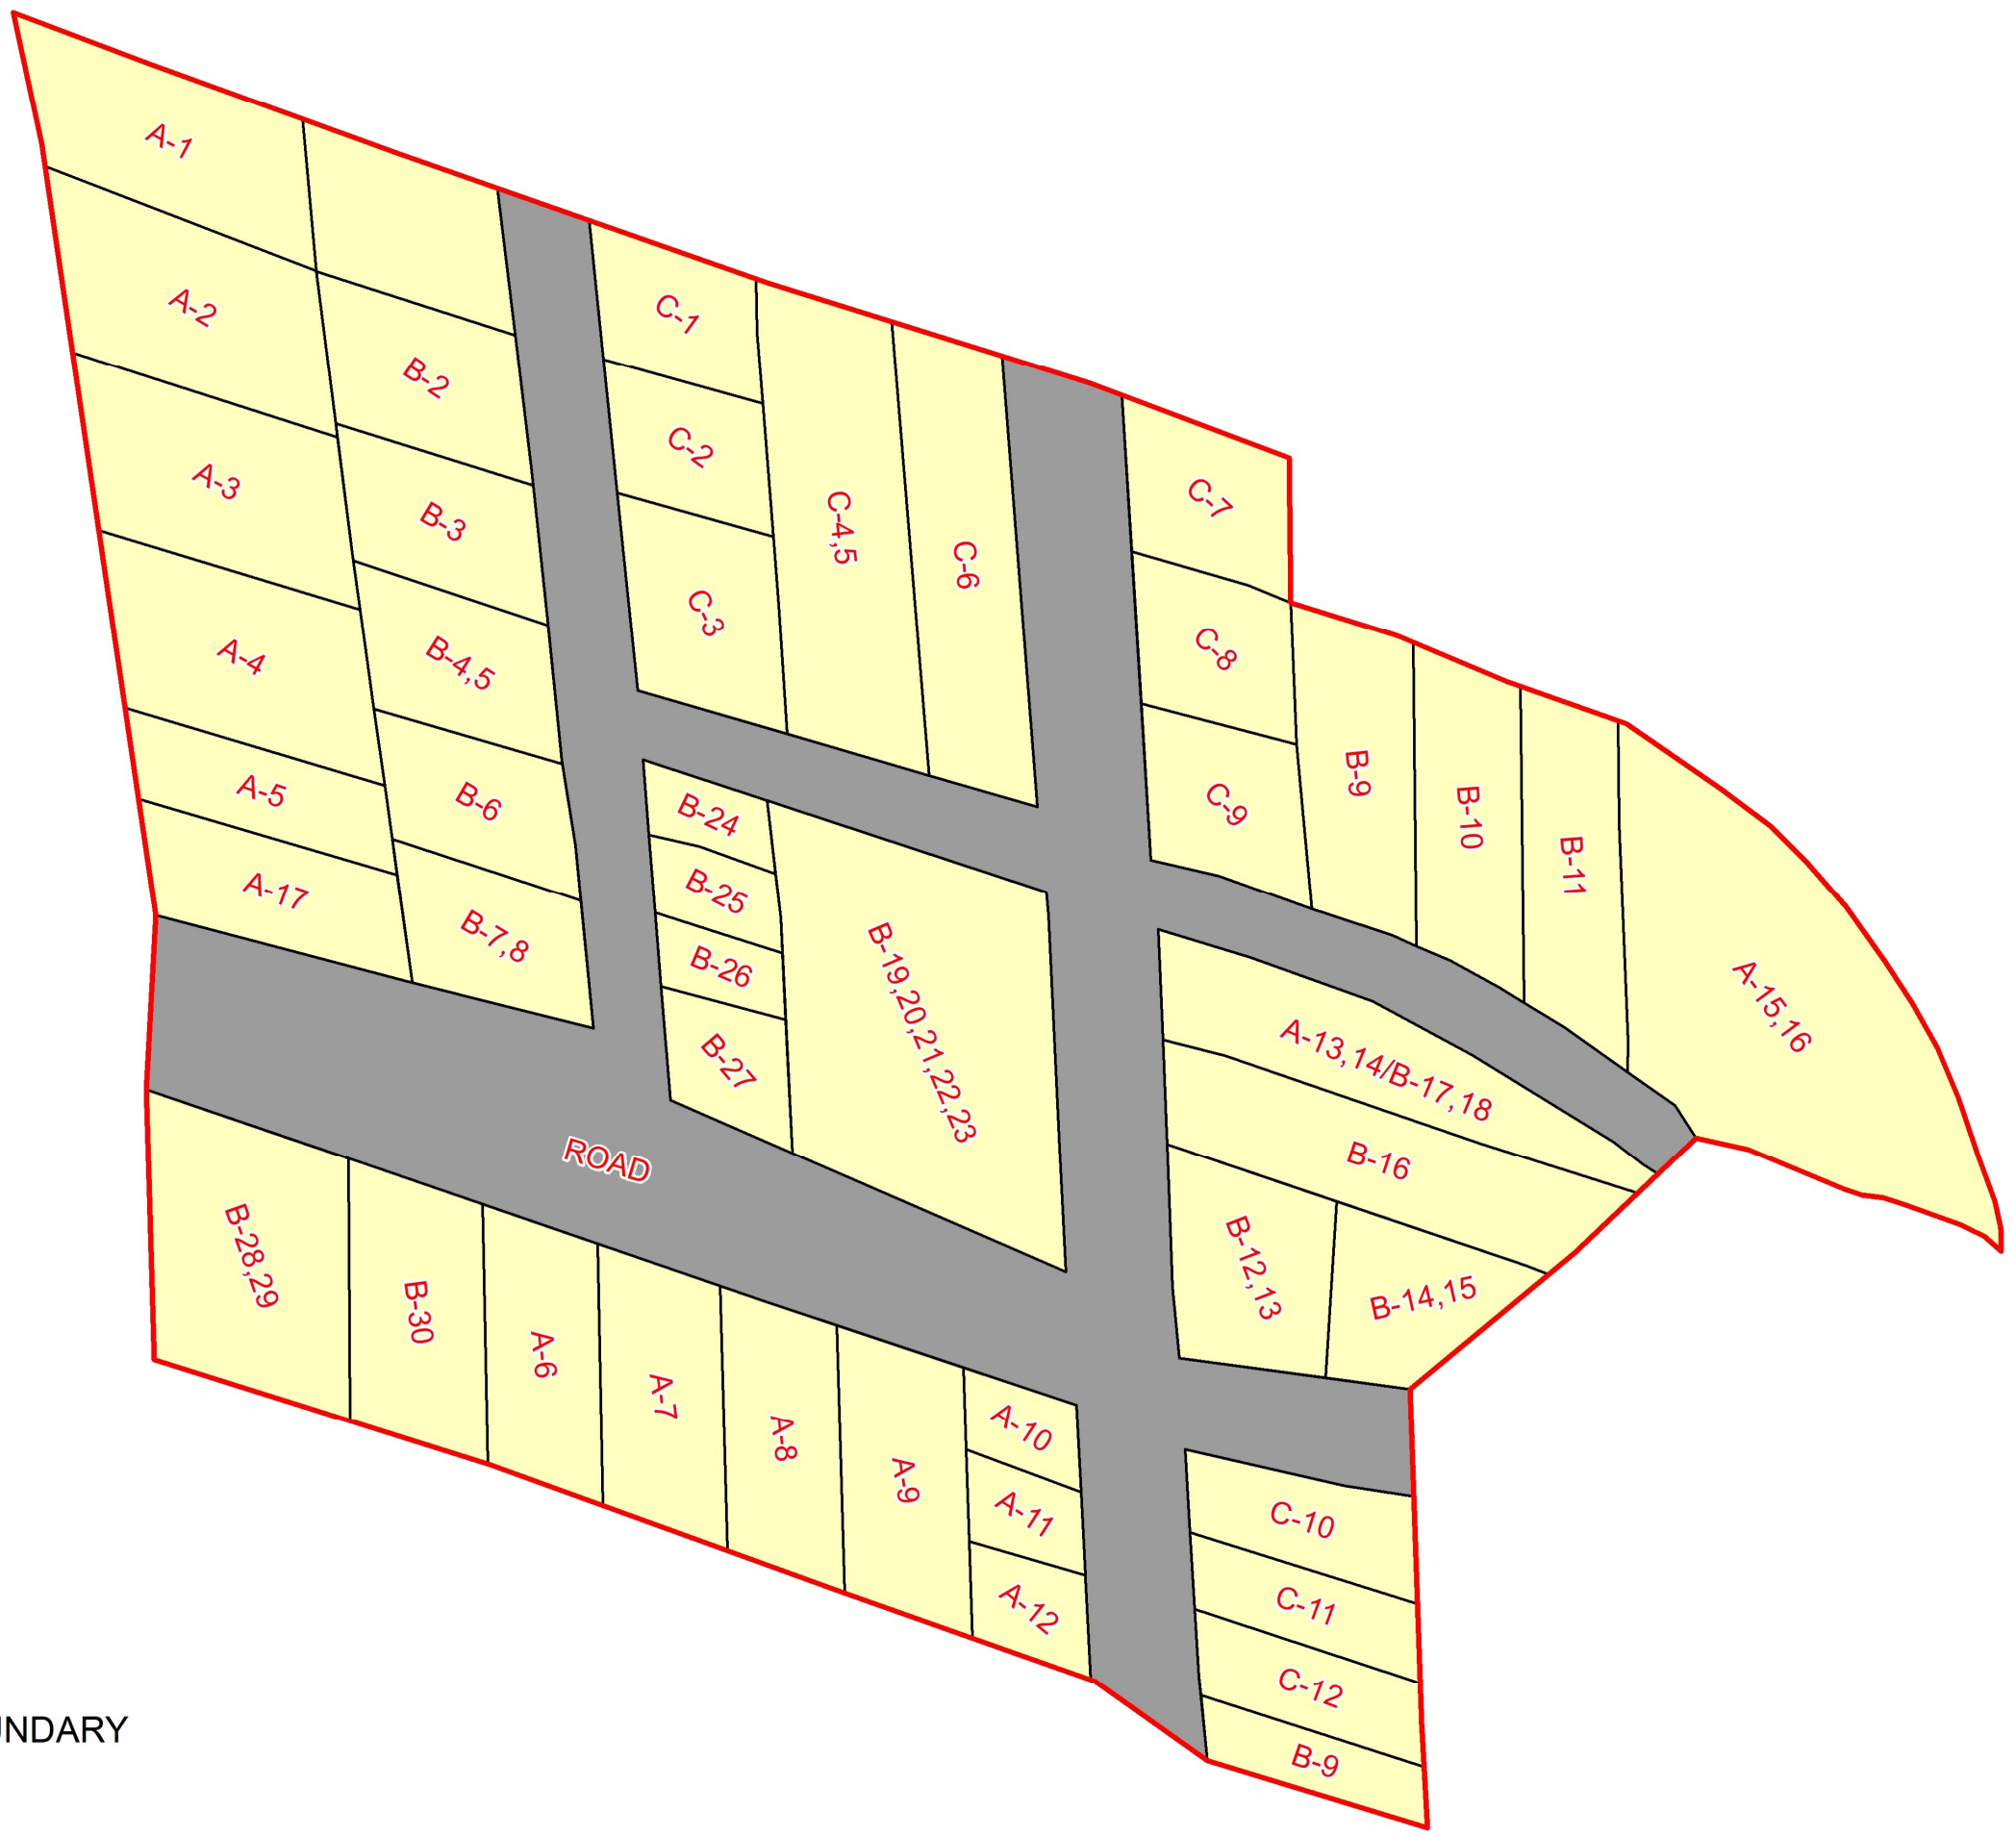

77°41'50"E

77°41'55"E

77°42'0"E

77°42'5"E

77°42'10"E

MAP OF SUZURU LARGE INDUSTRIAL ESTATE, DISTRICT : MUZAFFARNAGAR, UTTAR PRADESH

29°26'25"N

29°26'25"N

29°26'20"N

29°26'20"N

Legend

-  INDUSTRIAL BOUNDARY
-  PLOT
-  ROAD

Remote Sensing Applications Centre-Uttar Pradesh
Lucknow

77°41'50"E

77°41'55"E

77°42'0"E

77°42'5"E

77°42'10"E