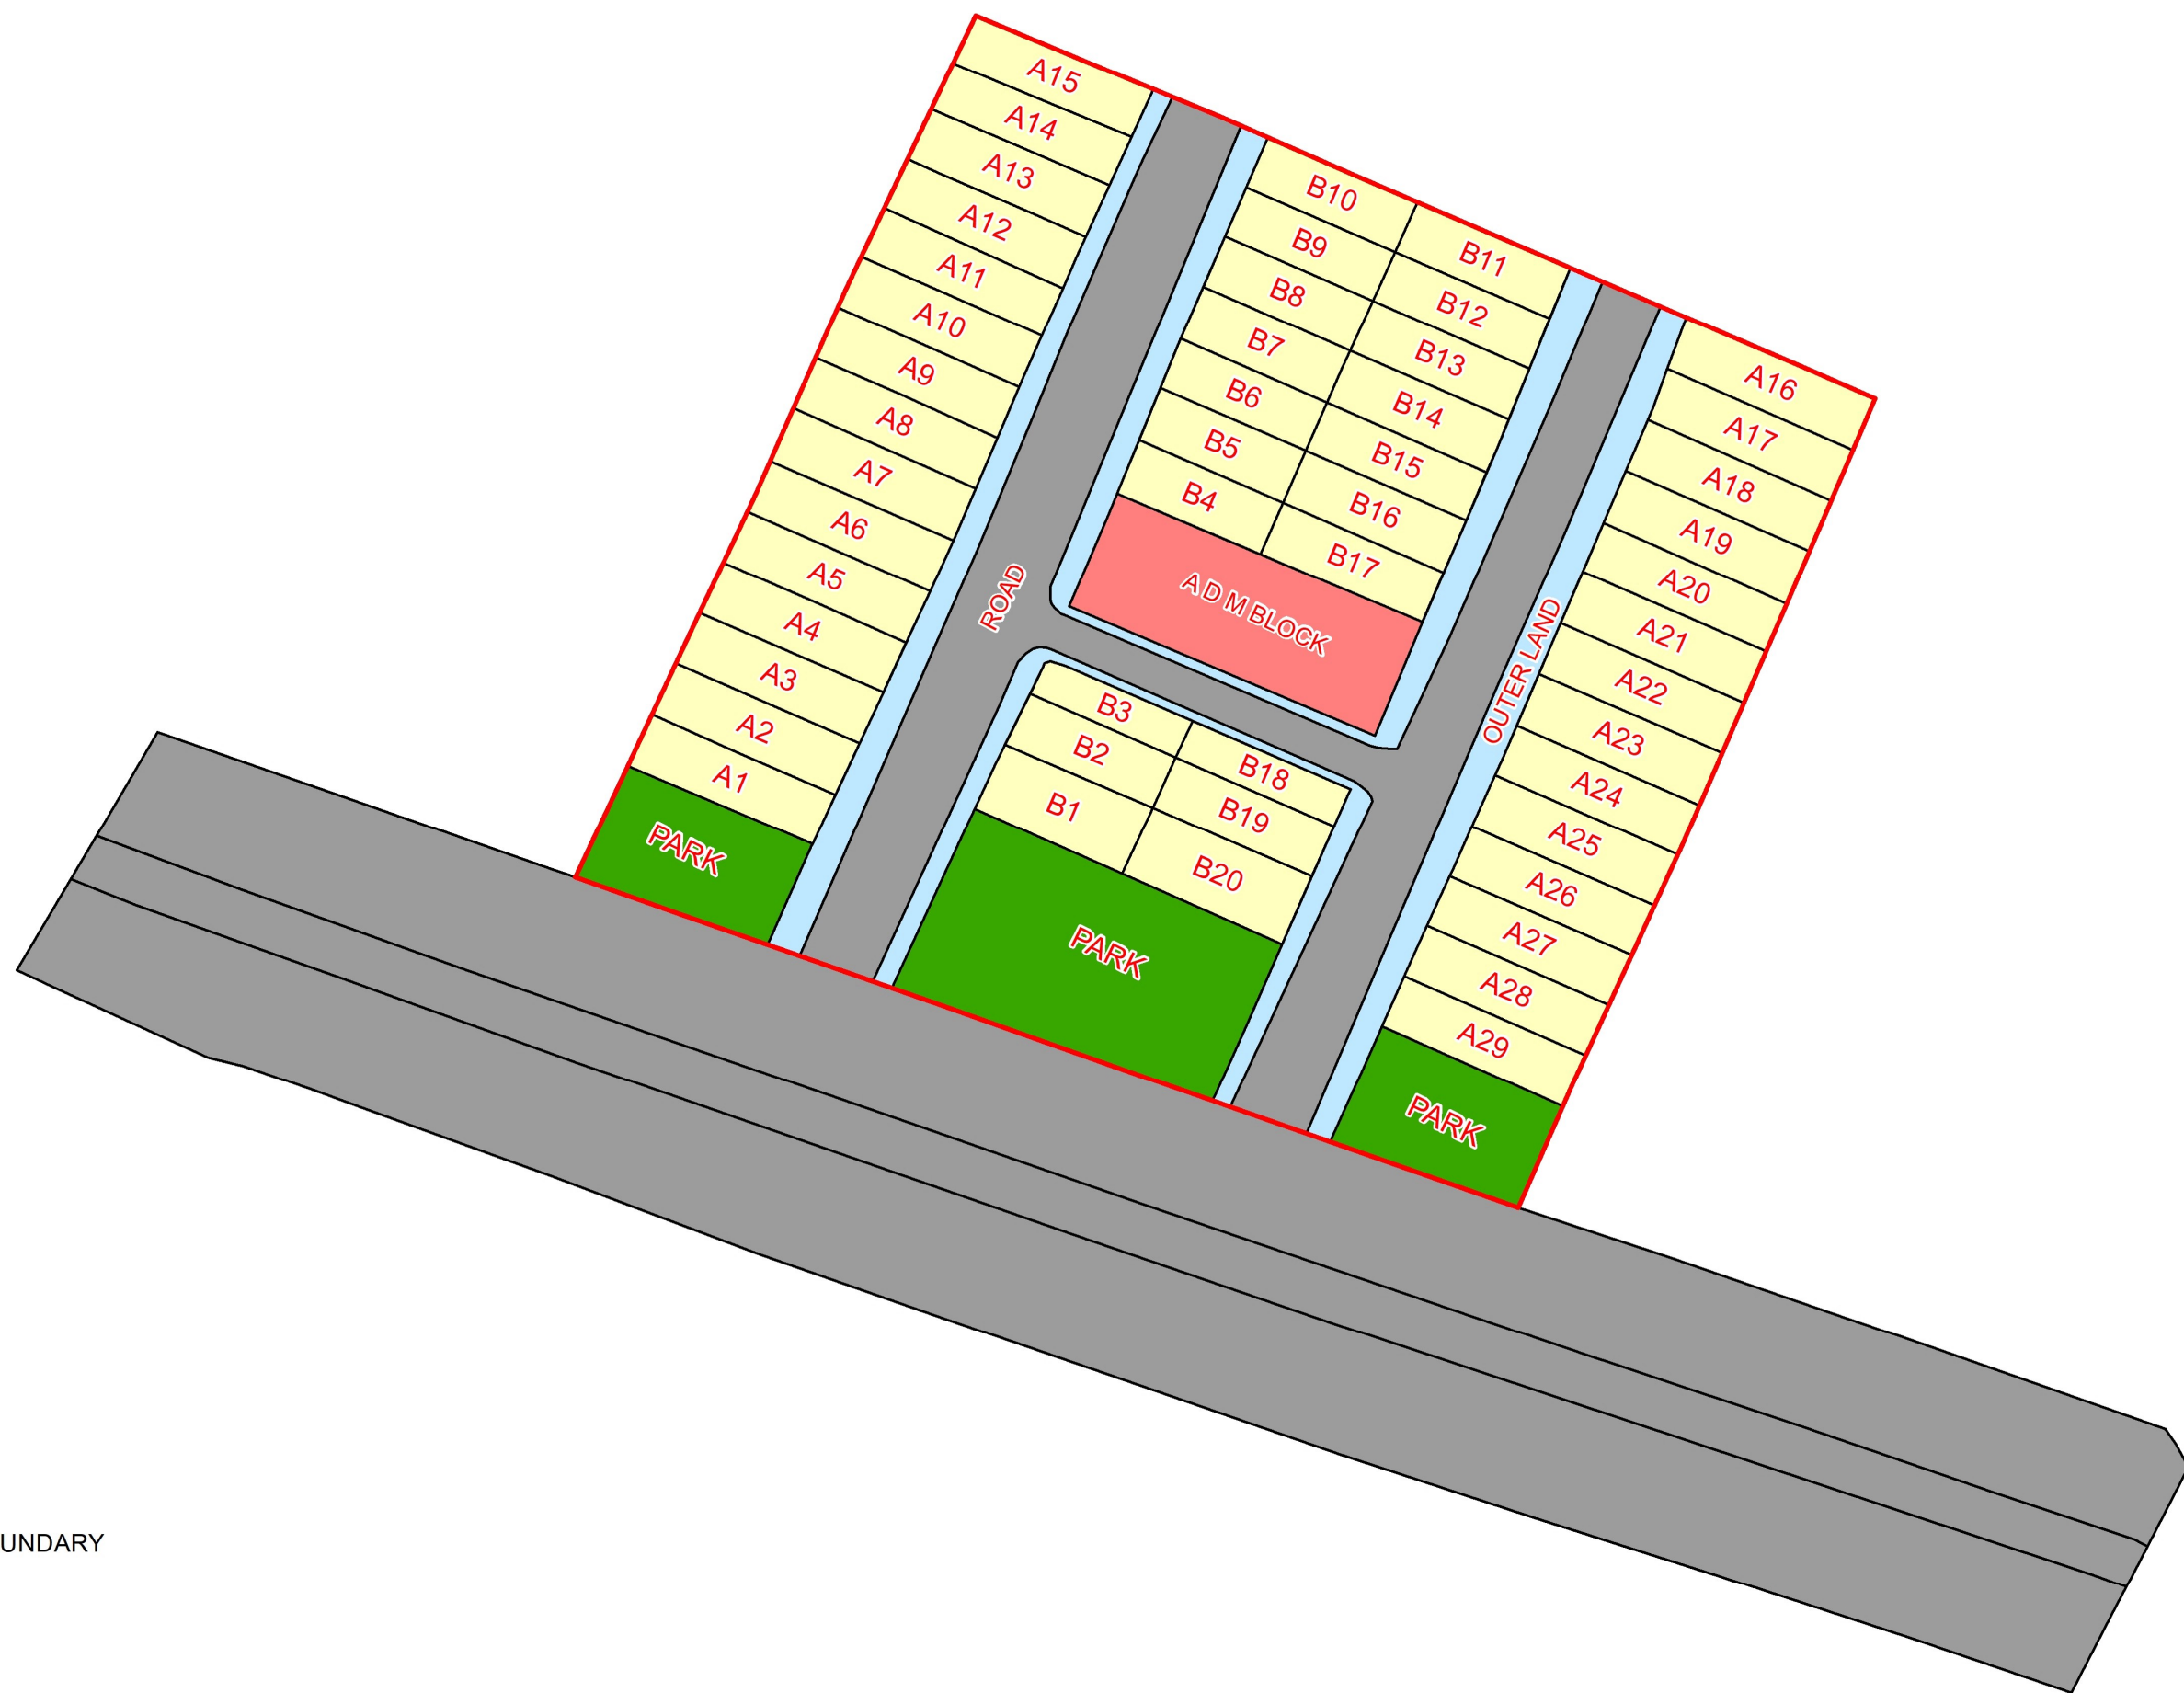

78°55'50"E

78°55'55"E

78°56'0"E

MAP OF MOODHAPANDE MINI INDUSTRIAL ESTATE, DISTRICT : MORADABAD, UTTAR PRADESH

28°48'20"N

28°48'20"N

Legend

- INDUSTRIAL BOUNDARY
- PLOT
- A D M BLOCK
- OUTER LAND
- PARK
- ROAD

Remote Sensing Applications Centre-Uttar Pradesh
Lucknow

78°55'50"E

78°55'55"E

78°56'0"E