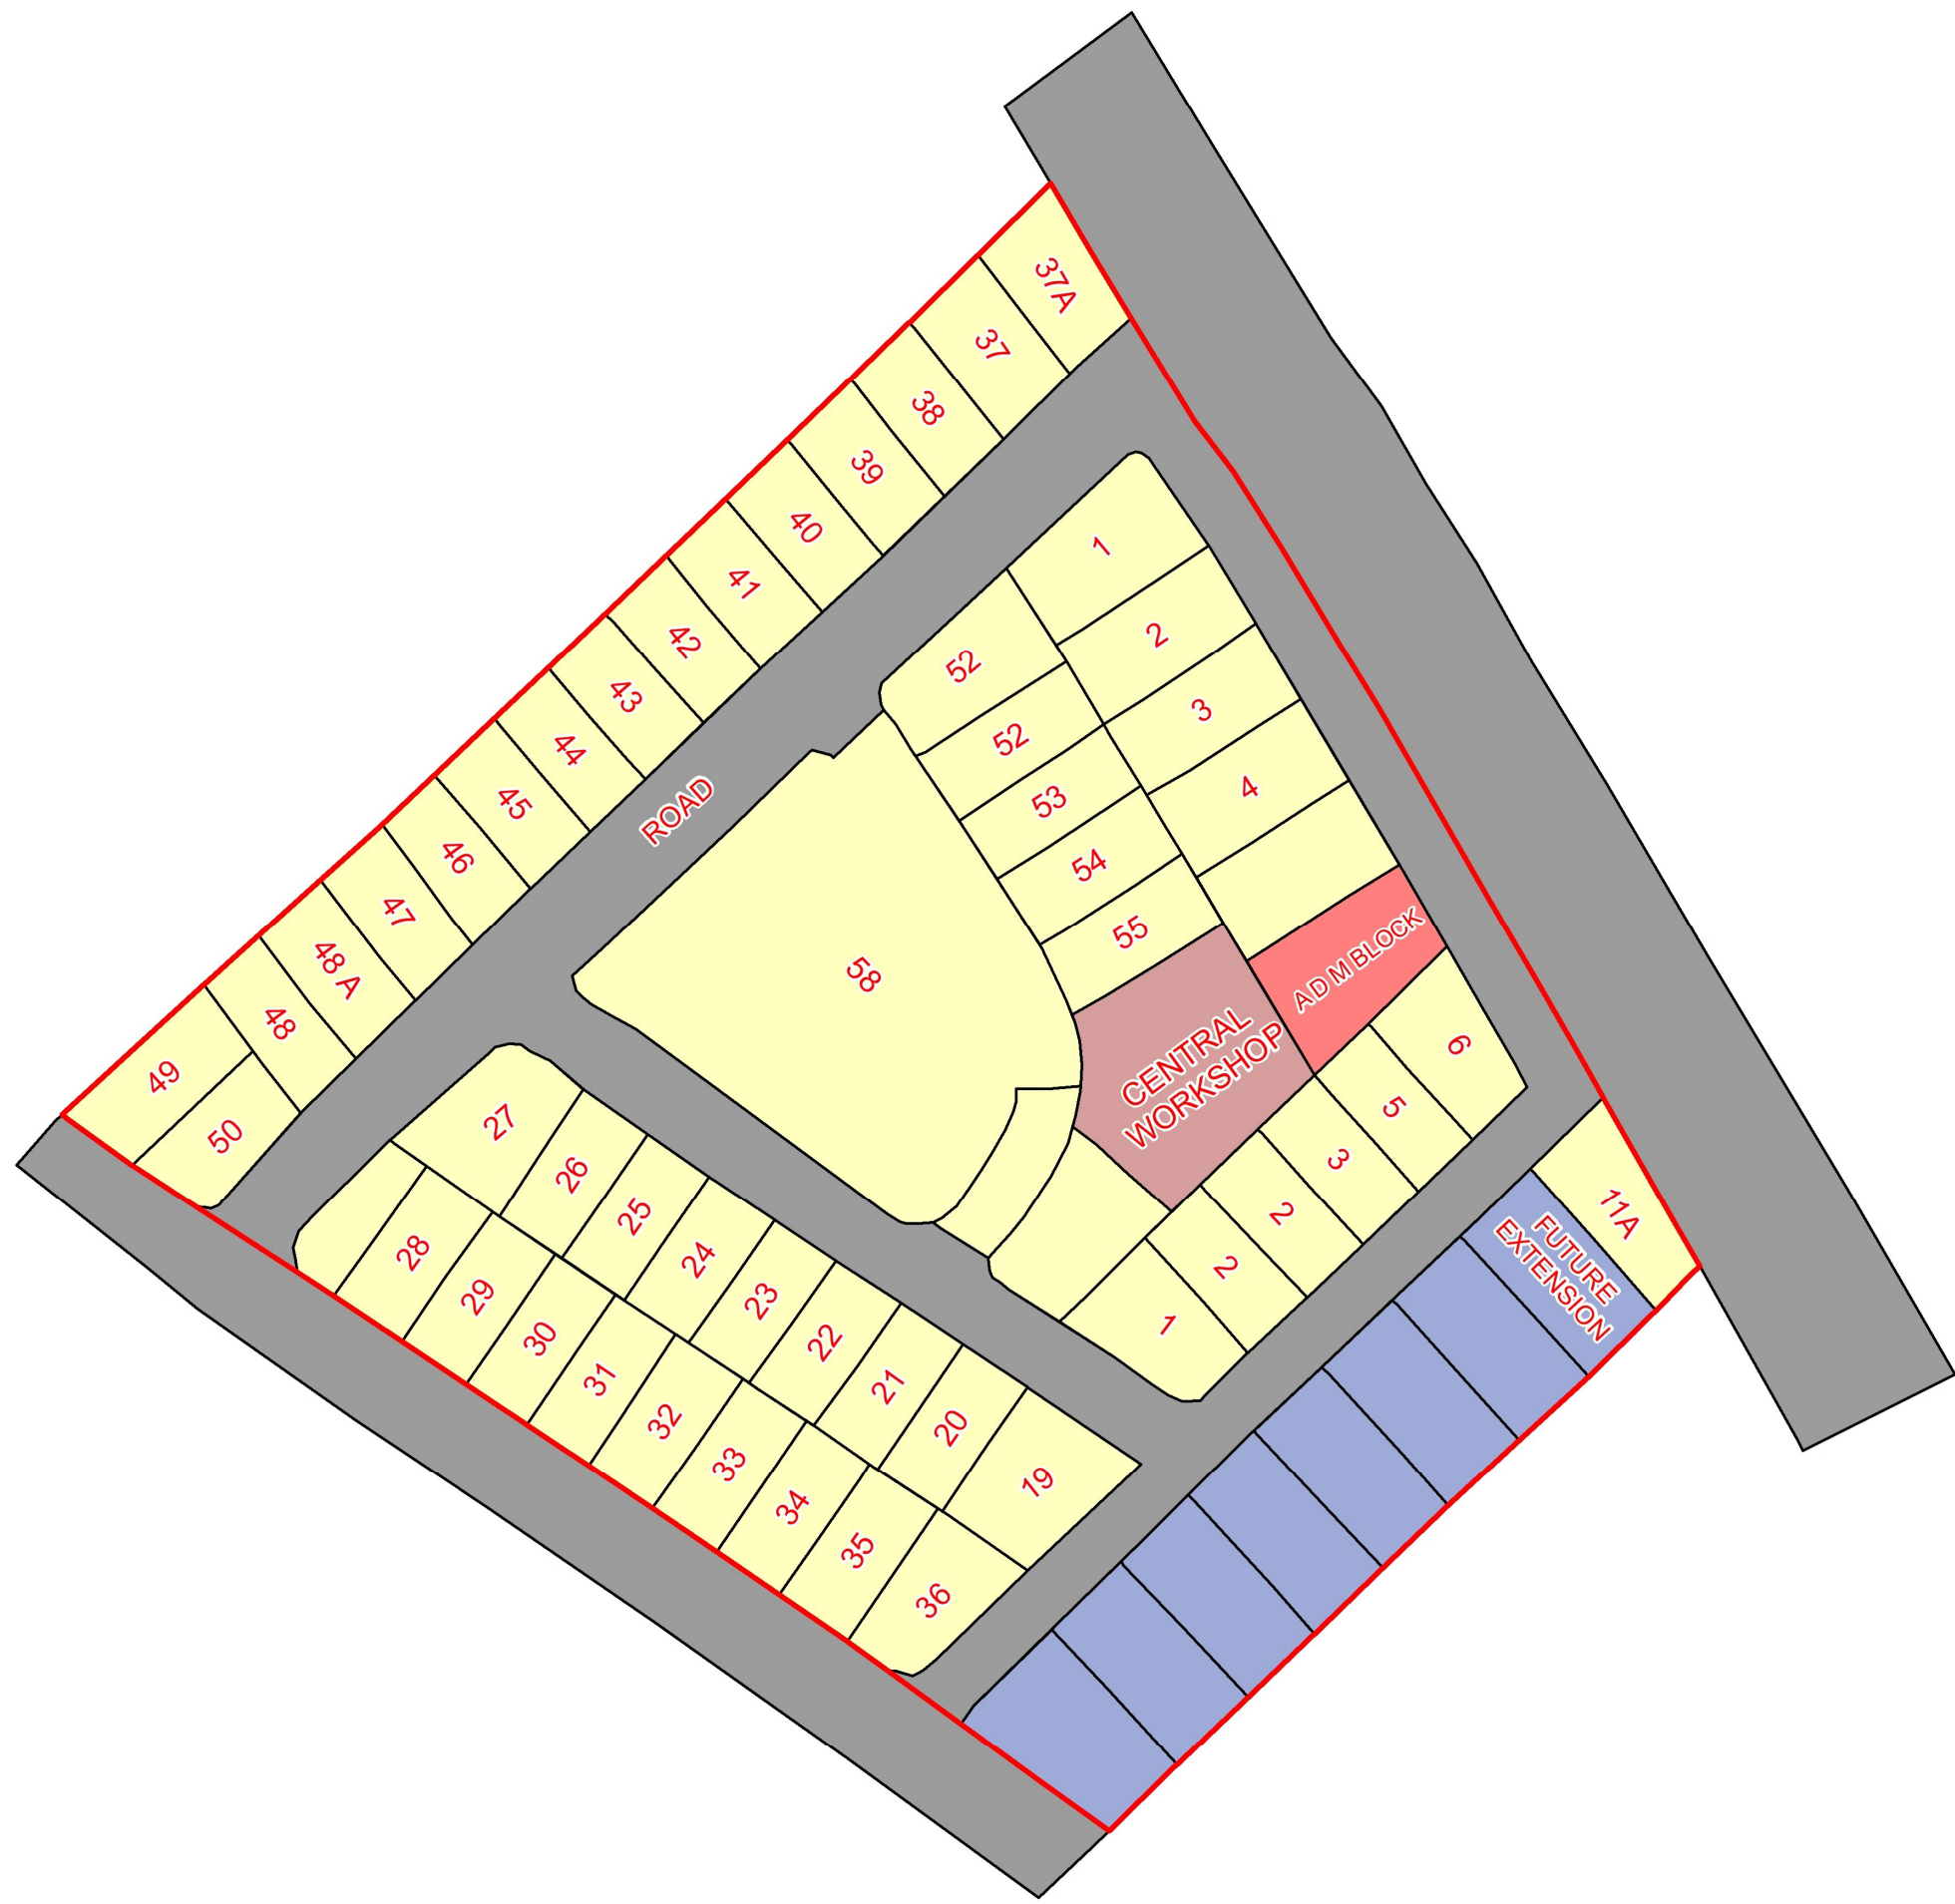

# MAP OF HARTHALA LARGE INDUSTRIAL ESTATE, DISTRICT : MORADABAD, UTTAR PRADESH

- Legend**
- INDUSTRIAL BOUNDARY
  - PLOT
  - A D M BLOCK
  - CENTRAL WORKSHOP
  - FUTURE EXTENSION
  - ROAD

28°52'45"N  
28°52'40"N

28°52'45"N  
28°52'40"N

78°44'10"E 78°44'15"E 78°44'20"E 78°44'25"E 78°44'30"E