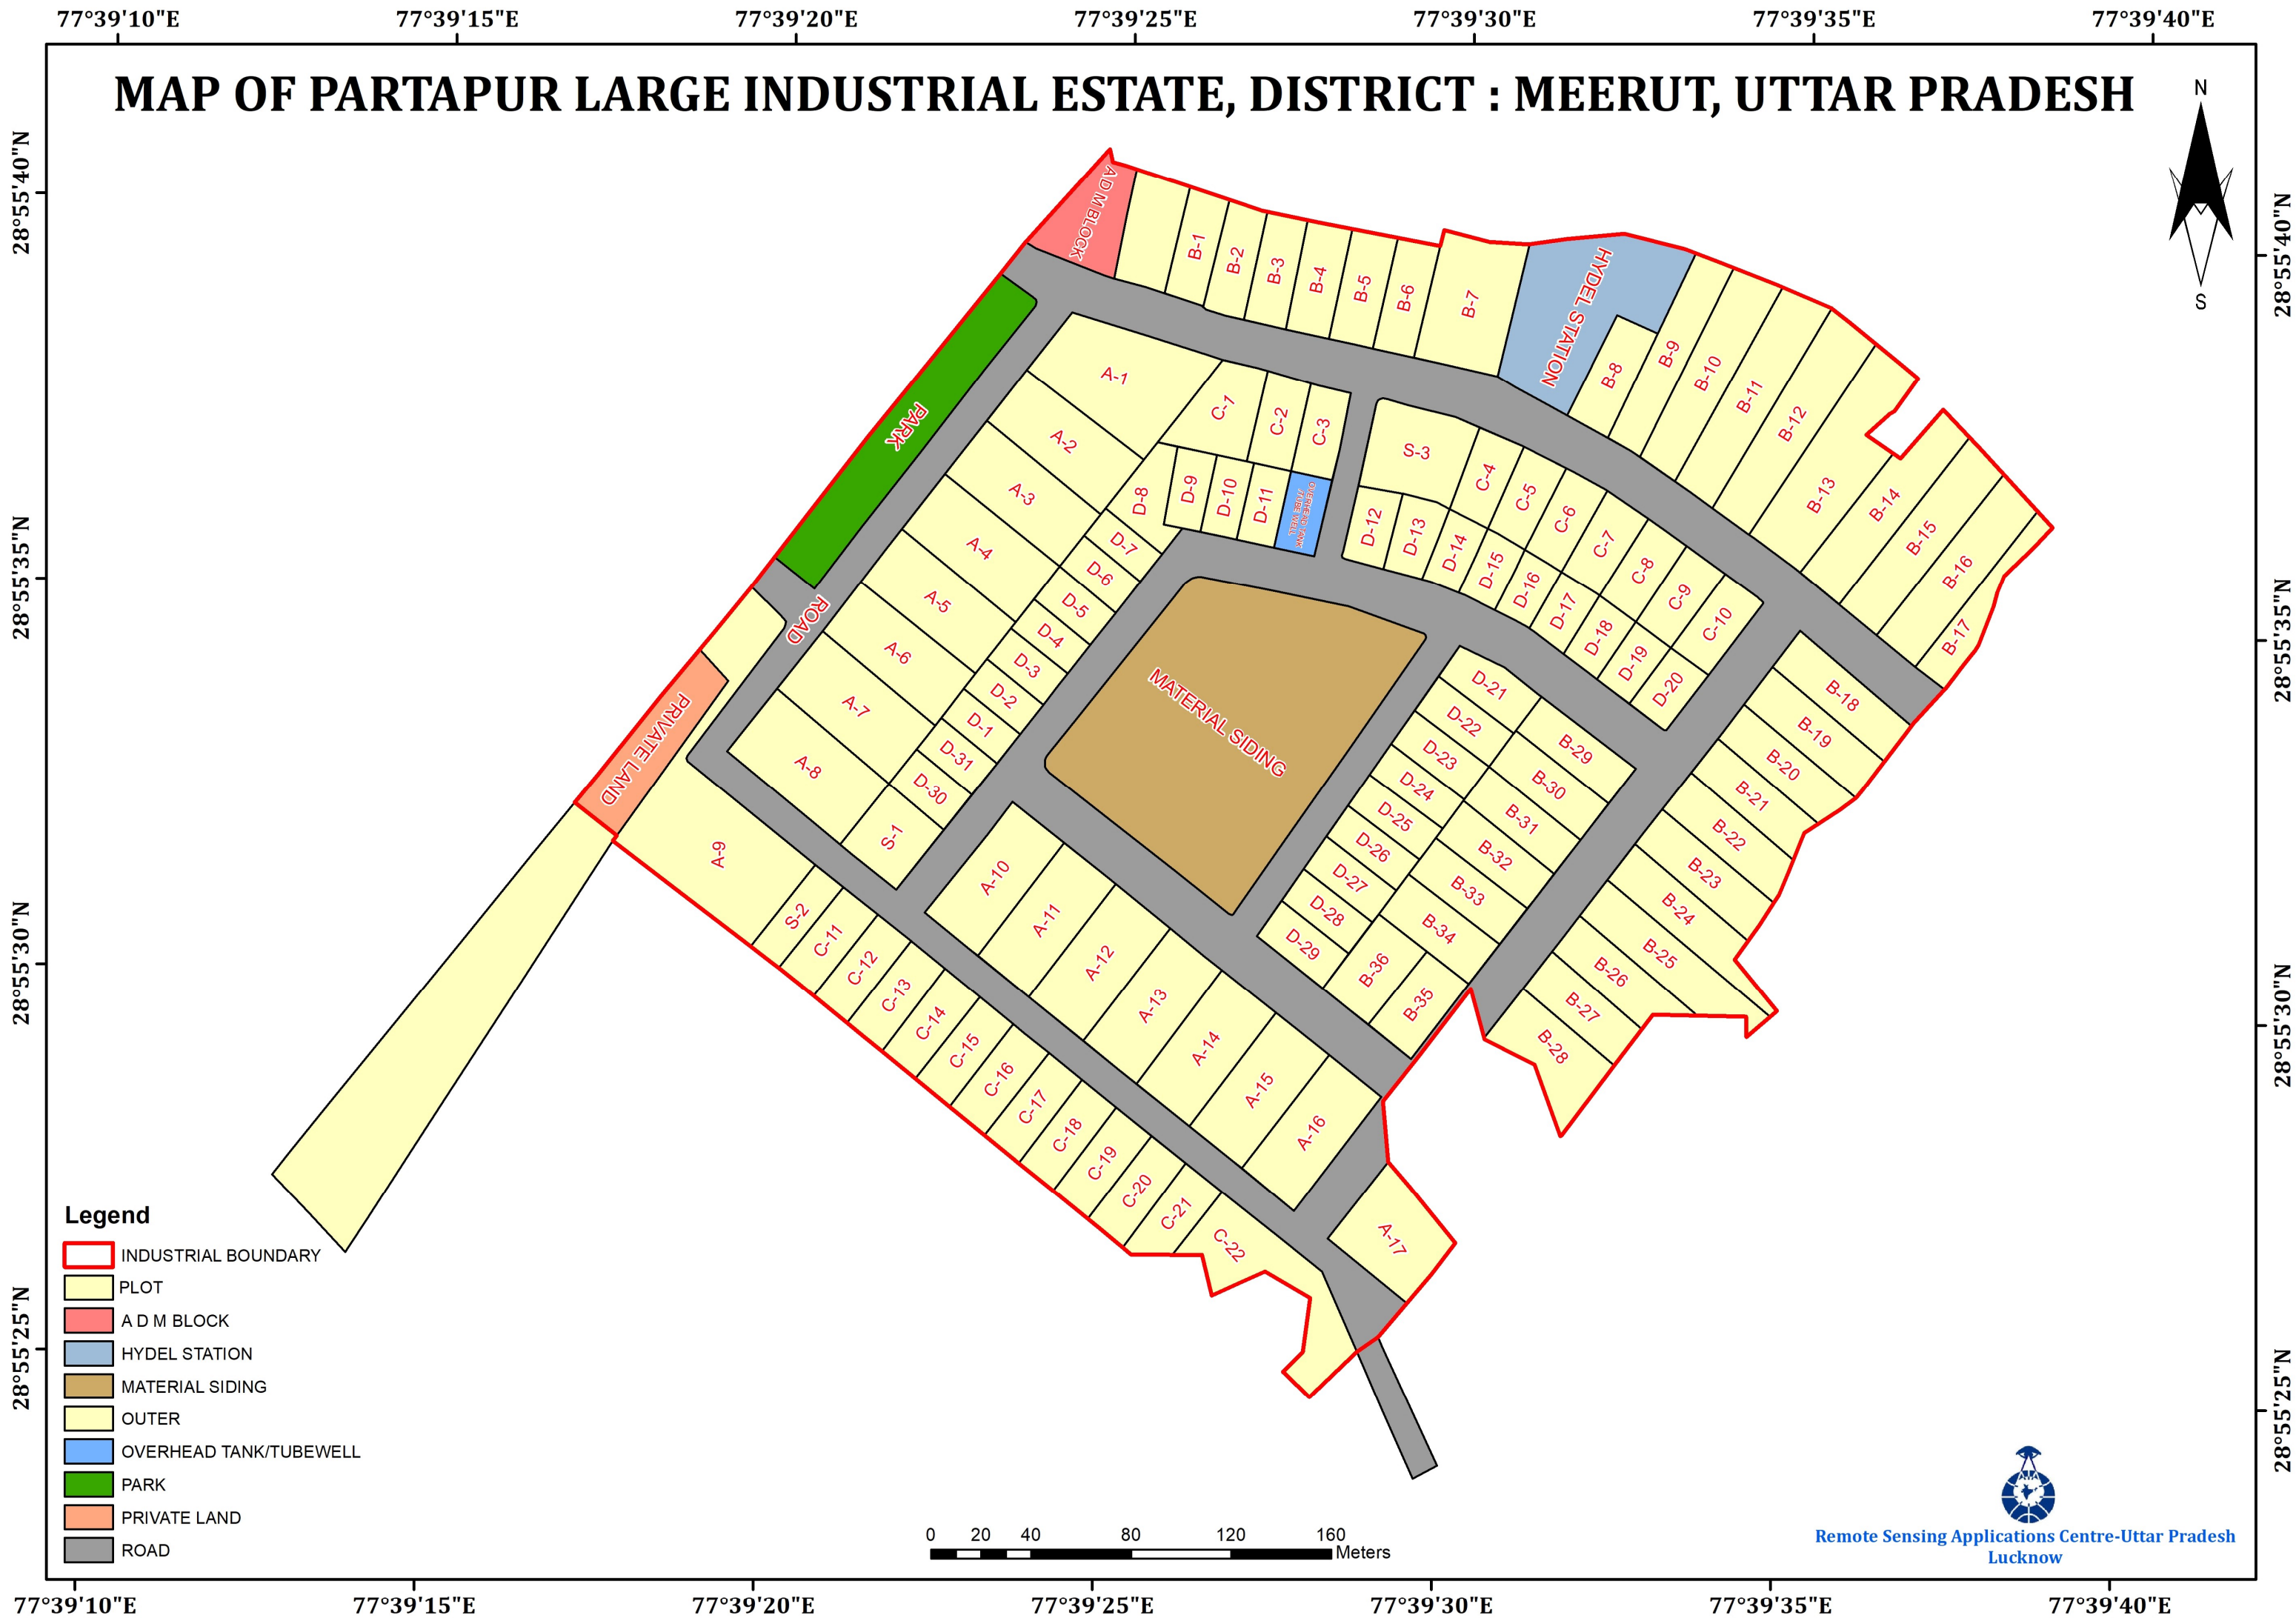

# MAP OF PARTAPUR LARGE INDUSTRIAL ESTATE, DISTRICT : MEERUT, UTTAR PRADESH

- Legend**
- INDUSTRIAL BOUNDARY
  - PLOT
  - A D M BLOCK
  - HYDEL STATION
  - MATERIAL SIDING
  - OUTER
  - OVERHEAD TANK/TUBEWELL
  - PARK
  - PRIVATE LAND
  - ROAD