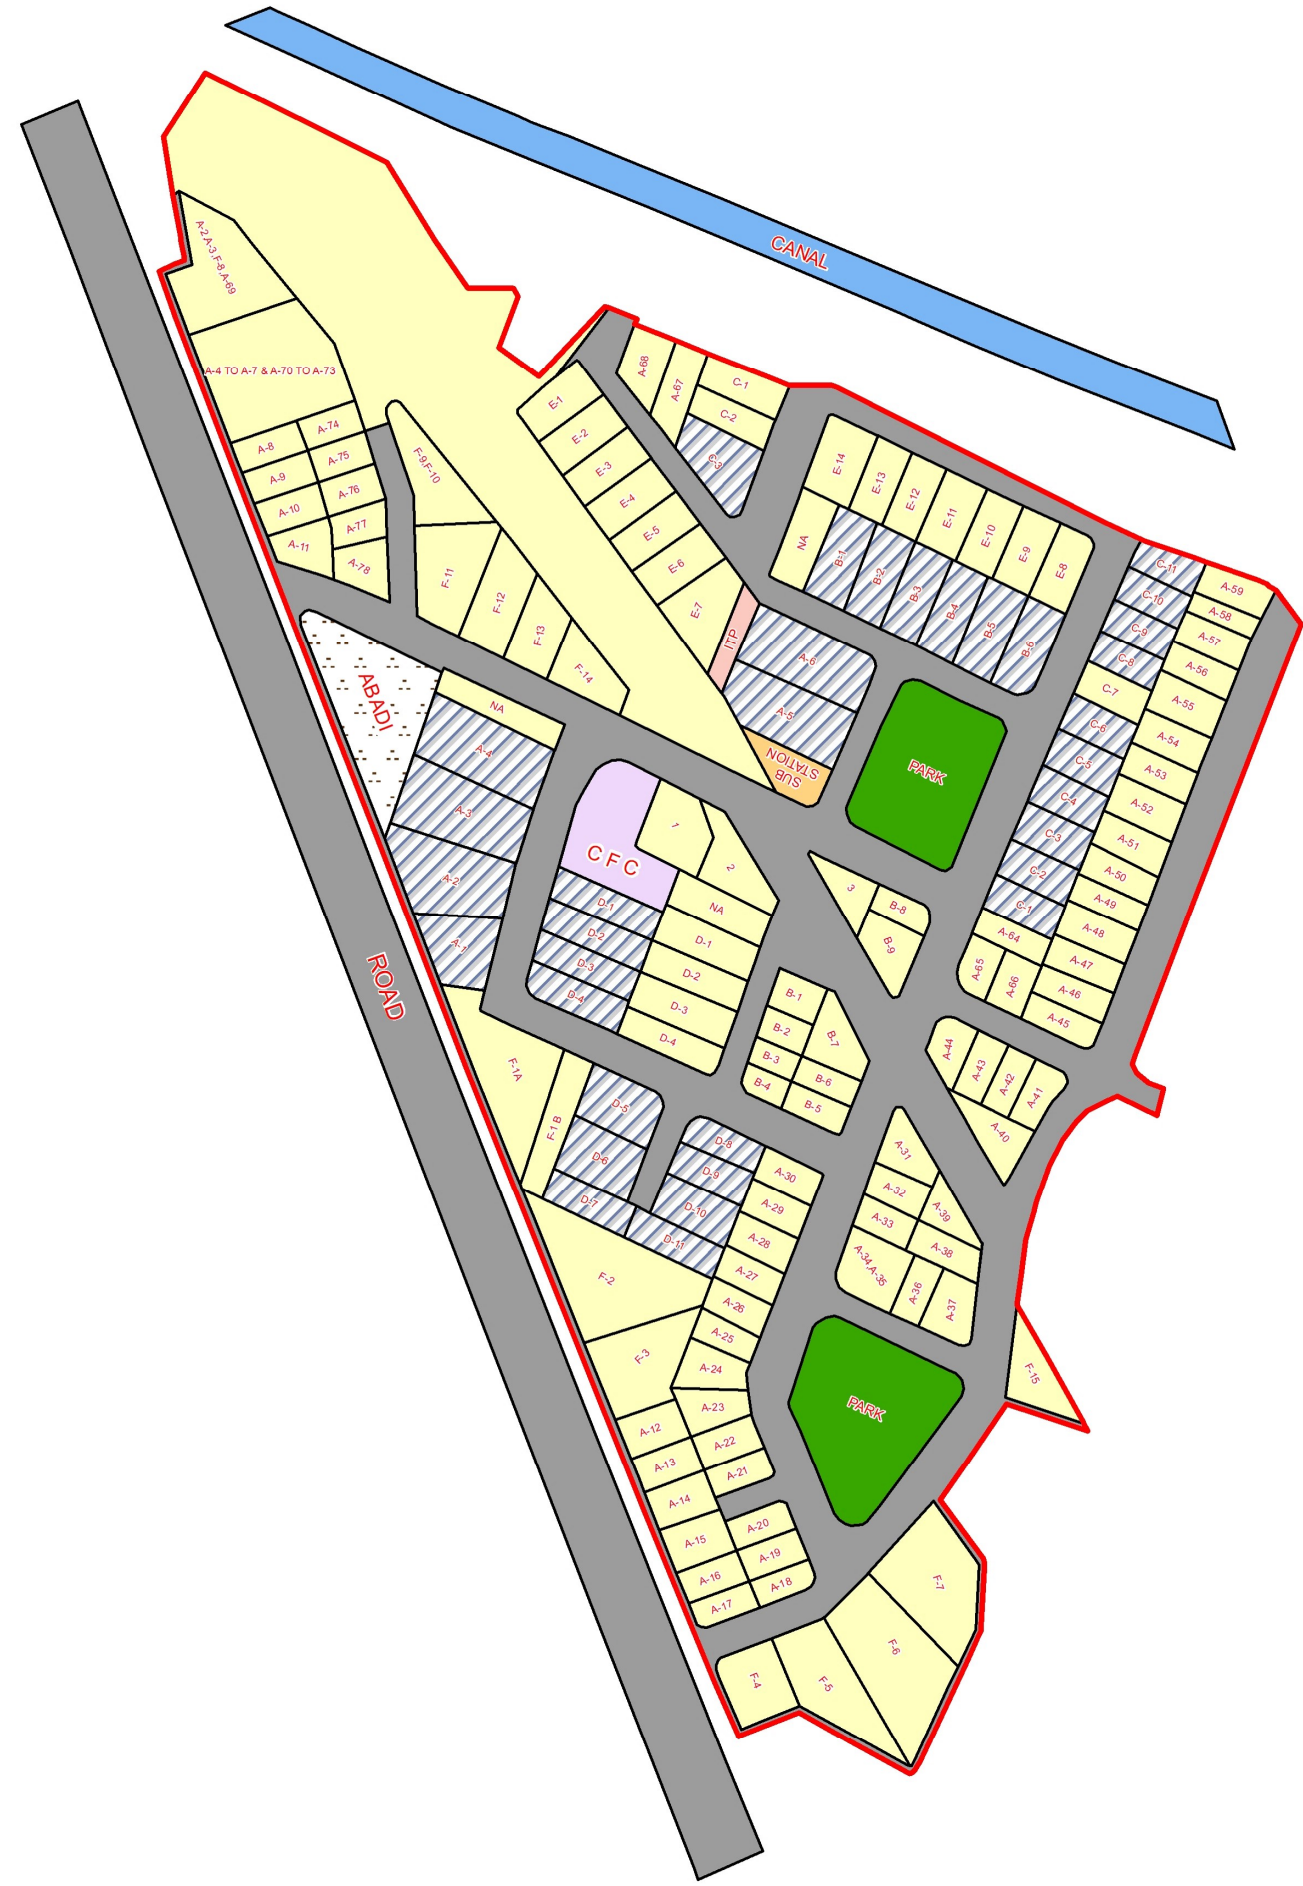

MAP OF TALKATORA LARGE INDUSTRIAL ESTATE, DISTRICT : LUCKNOW, UTTAR PRADESH

- Legend**
- INDUSTRIAL BOUNDARY
 - PLOT
 - C F C
 - ABADI
 - CANAL
 - SUB STATION
 - ITP
 - PARK
 - ROAD
 - SHED

80°53'15"E 80°53'20"E 80°53'25"E 80°53'30"E 80°53'35"E 80°53'40"E 80°53'45"E 80°53'50"E 80°53'55"E 80°54'0"E

26°50'15"N 26°50'10"N 26°50'5"N 26°50'0"N 26°49'55"N 26°49'50"N