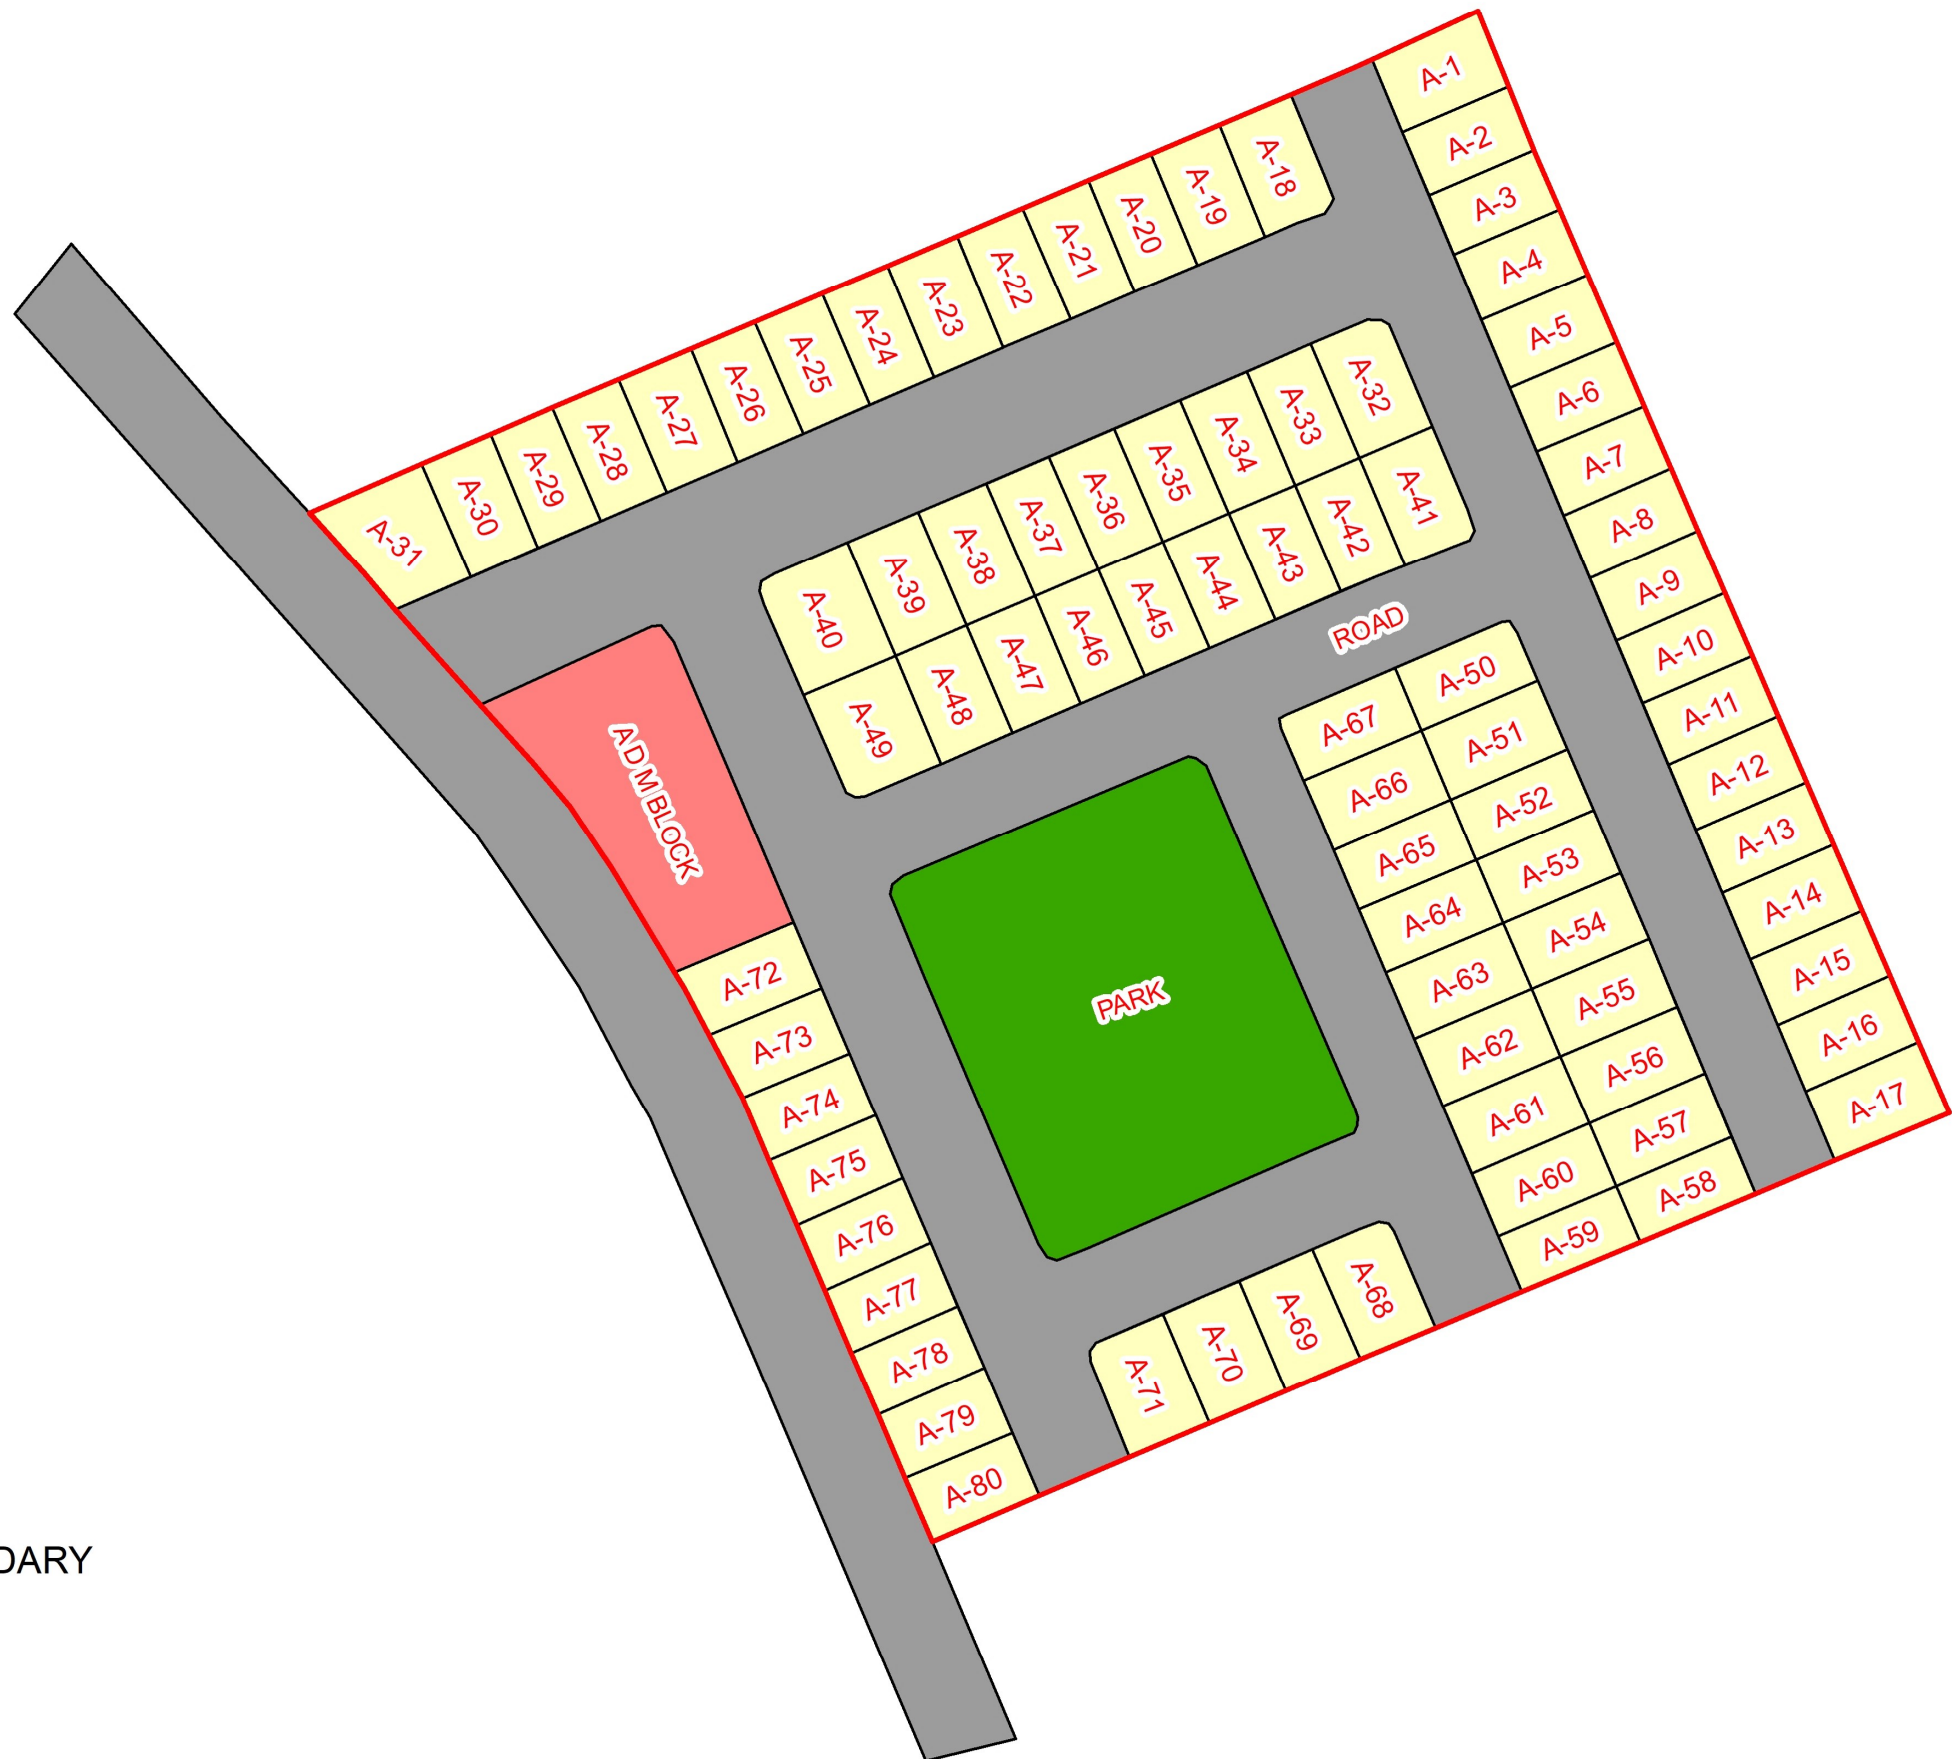

80°59'5"E

80°59'10"E

MAP OF MOHANLALGANJ MINI INDUSTRIAL ESTATE, DISTRICT : LUCKNOW, UTTAR PRADESH

26°41'40"N

26°41'40"N

Legend

-  INDUSTRIAL BOUNDARY
-  PLOT
-  A D M BLOCK
-  PARK
-  ROAD

Remote Sensing Applications Centre-Uttar Pradesh
Lucknow

80°59'5"E

80°59'10"E