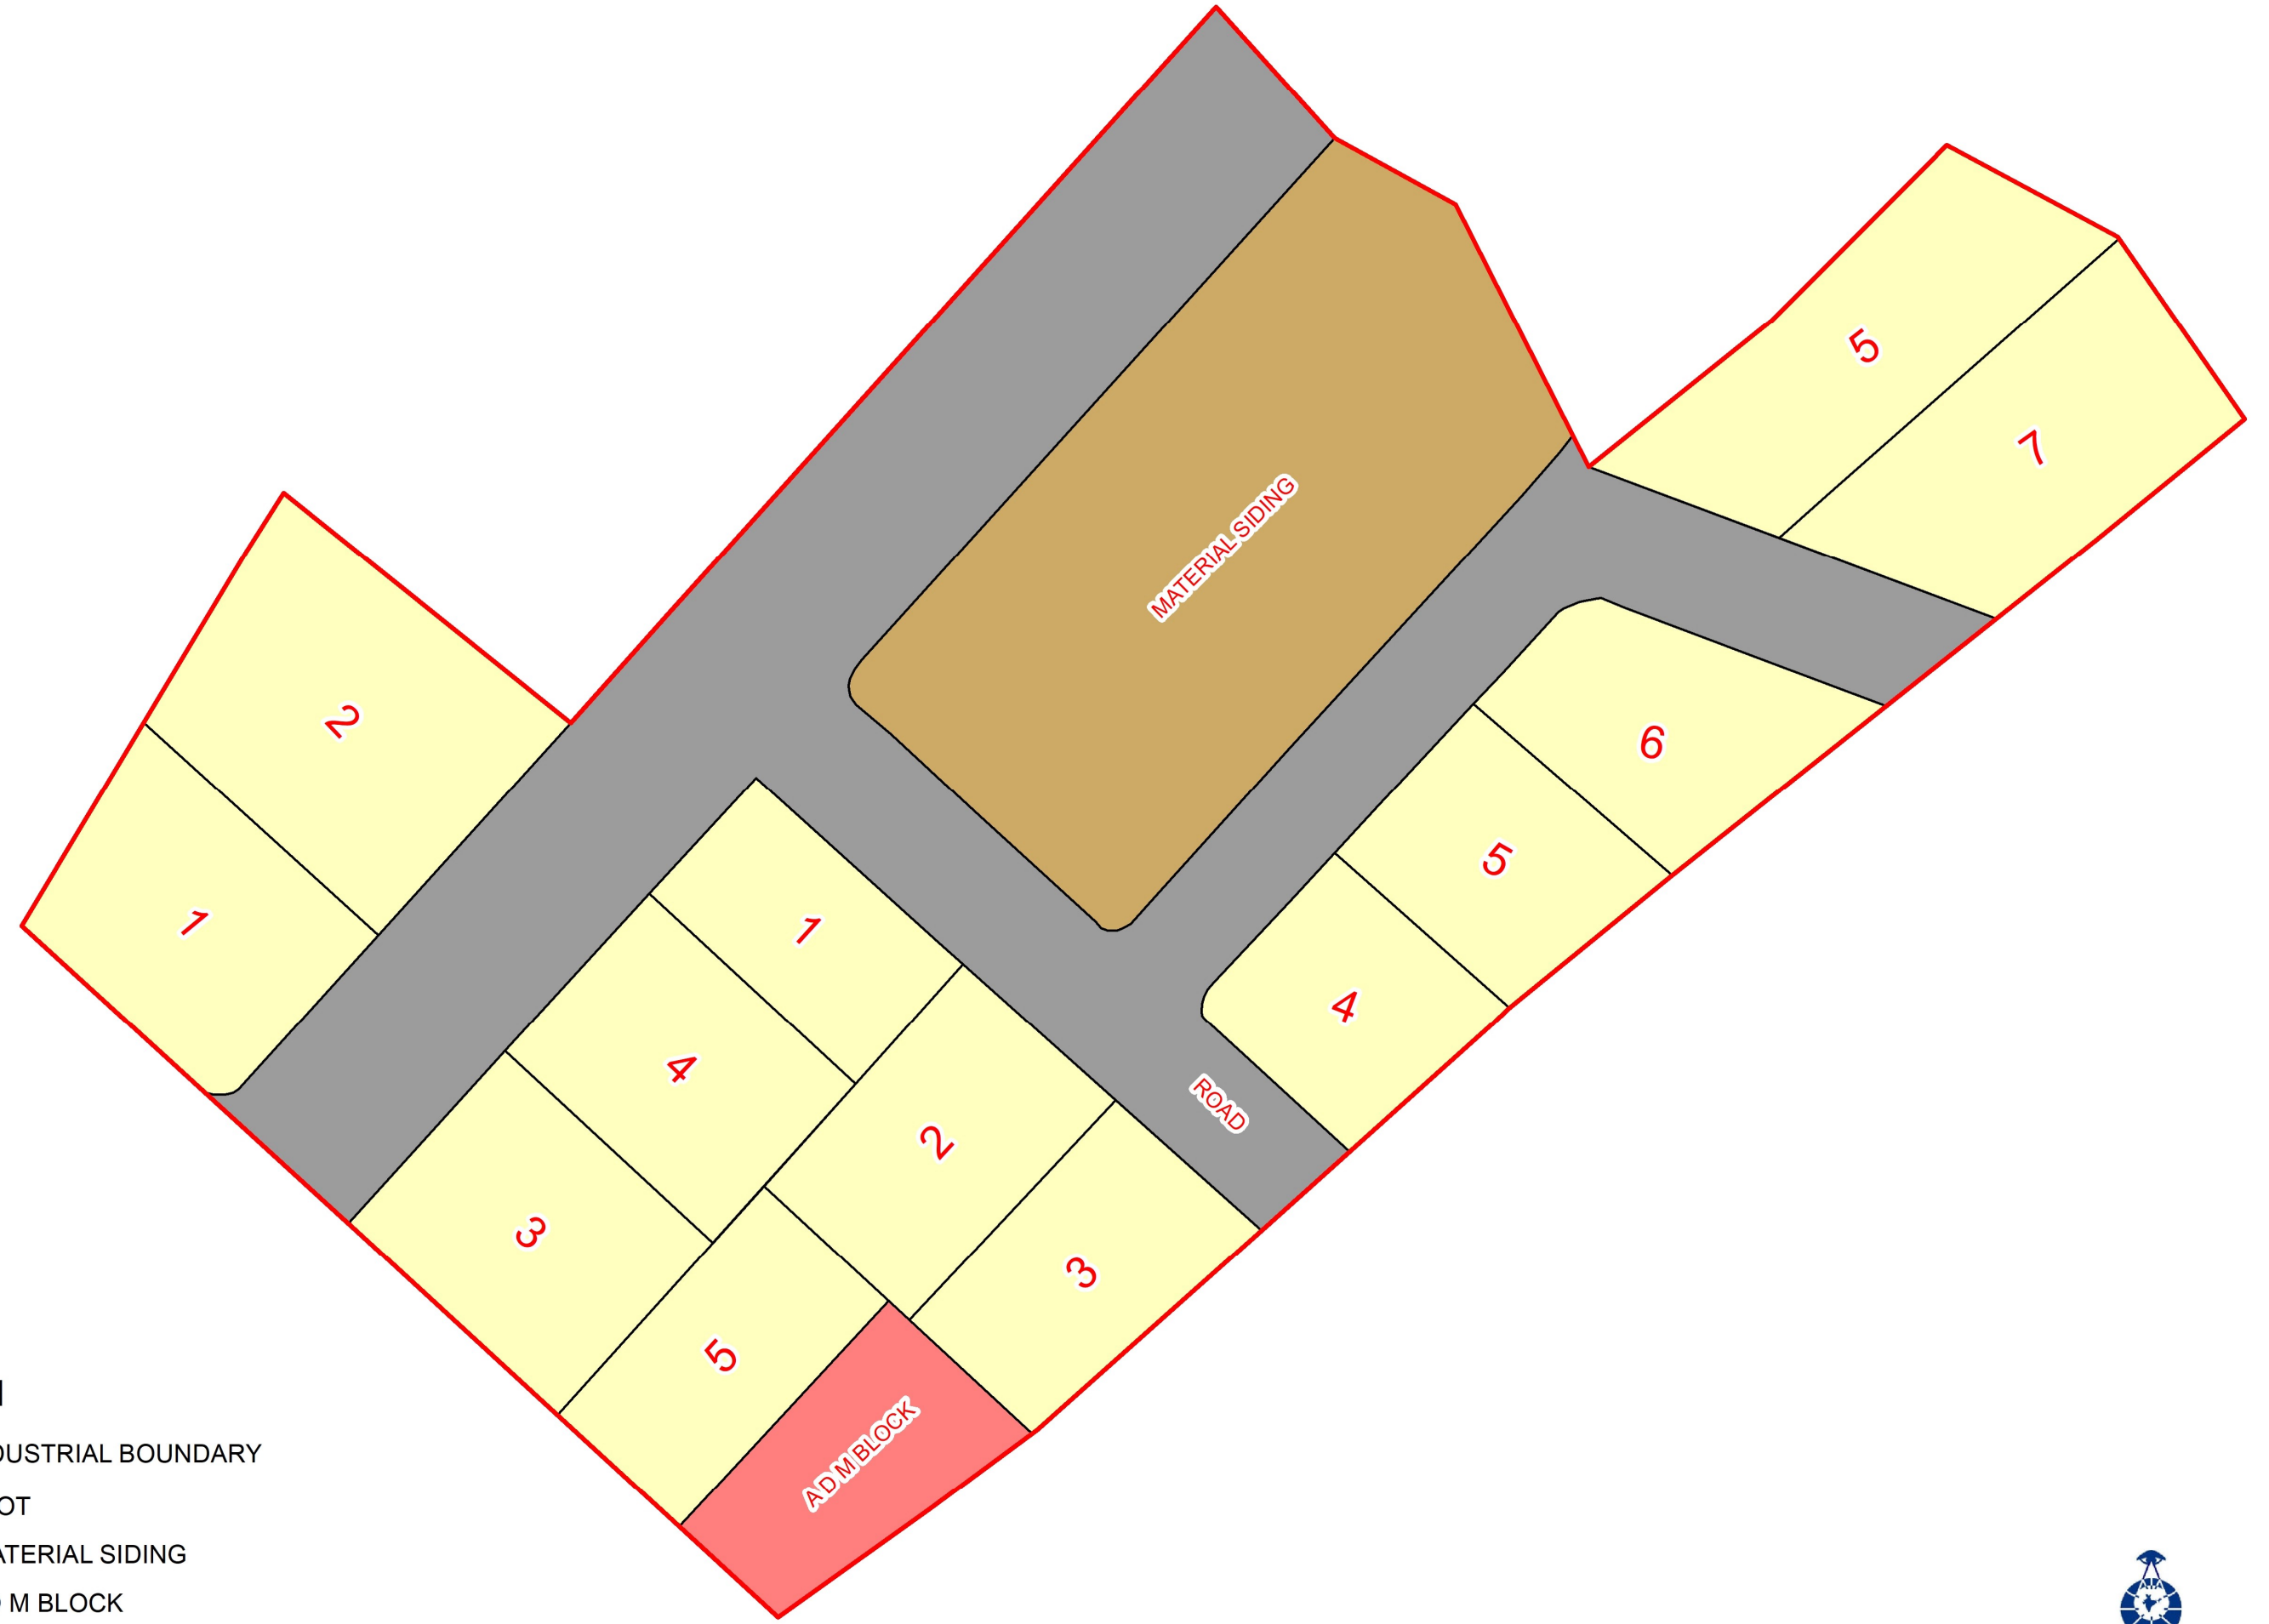

80°29'5"E 80°29'10"E

# MAP OF GOLA LARGE INDUSTRIAL ESTATE, DISTRICT : LAKHIMPUR KHERI, UTTAR PRADESH

28°13'40"N

28°13'40"N

- Legend**
- INDUSTRIAL BOUNDARY
  - PLOT
  - MATERIAL SIDING
  - A D M BLOCK
  - ROAD

80°29'5"E

80°29'10"E