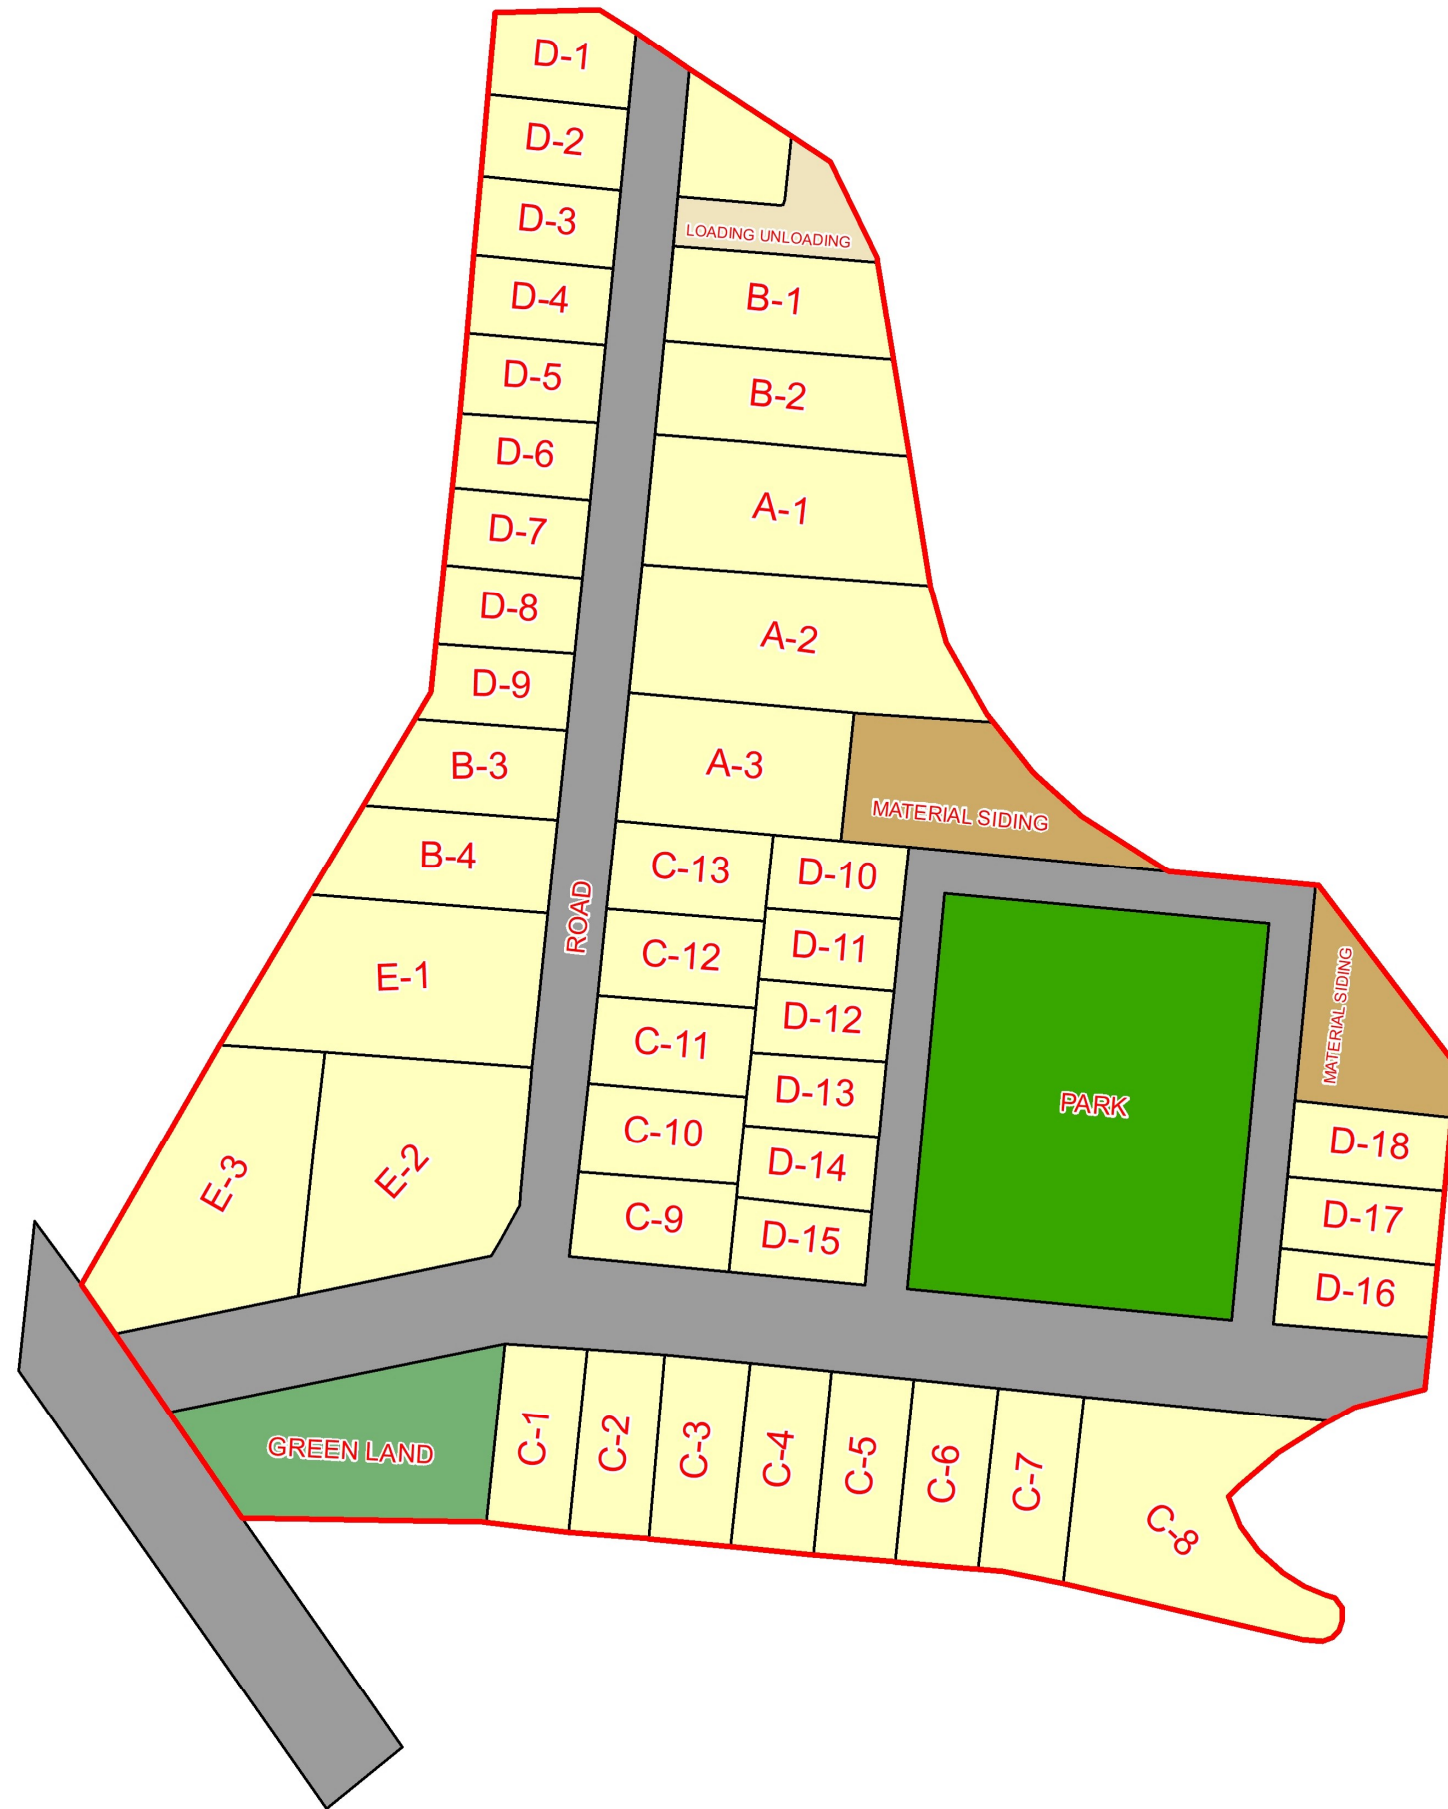

MAP OF MAURANIPUR LARGE INDUSTRIAL ESTATE, DISTRICT : JHANSI, UTTAR PRADESH

- Legend**
- INDUSTRIAL BOUNDARY
 - PLOT
 - GREEN LAND
 - LOADING & UNLOADING
 - MATERIAL SIDING
 - PARK
 - ROAD