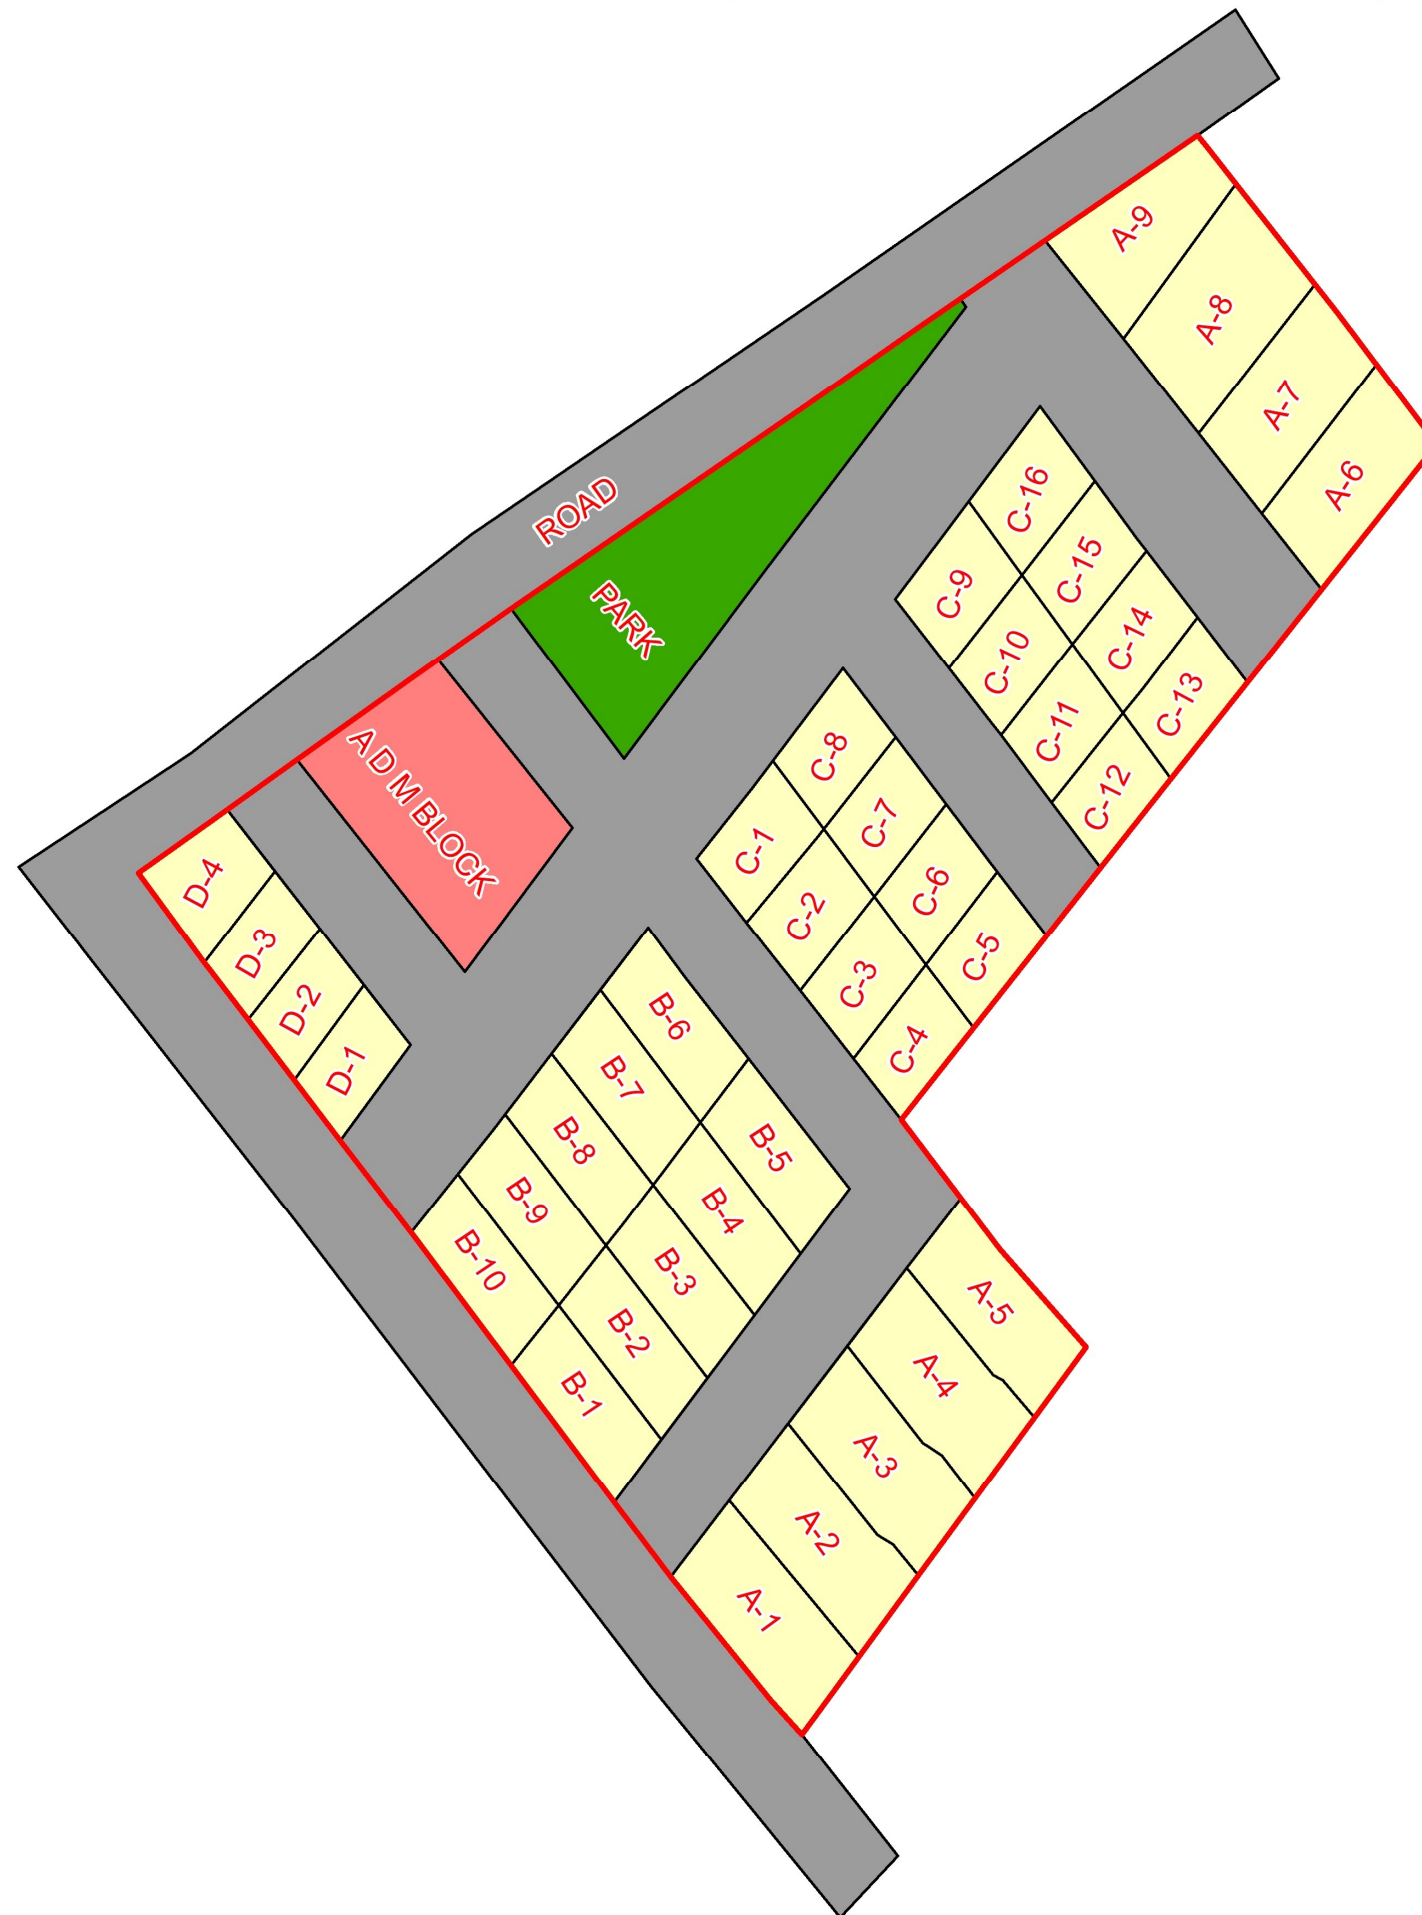

MAP OF SAHPAU MINI INDUSTRIAL ESTATE, DISTRICT : HATHRAS, UTTAR PRADESH

Legend

-  INDUSTRIAL BOUNDARY
-  PLOT
-  A D M BLOCK
-  PARK
-  ROAD