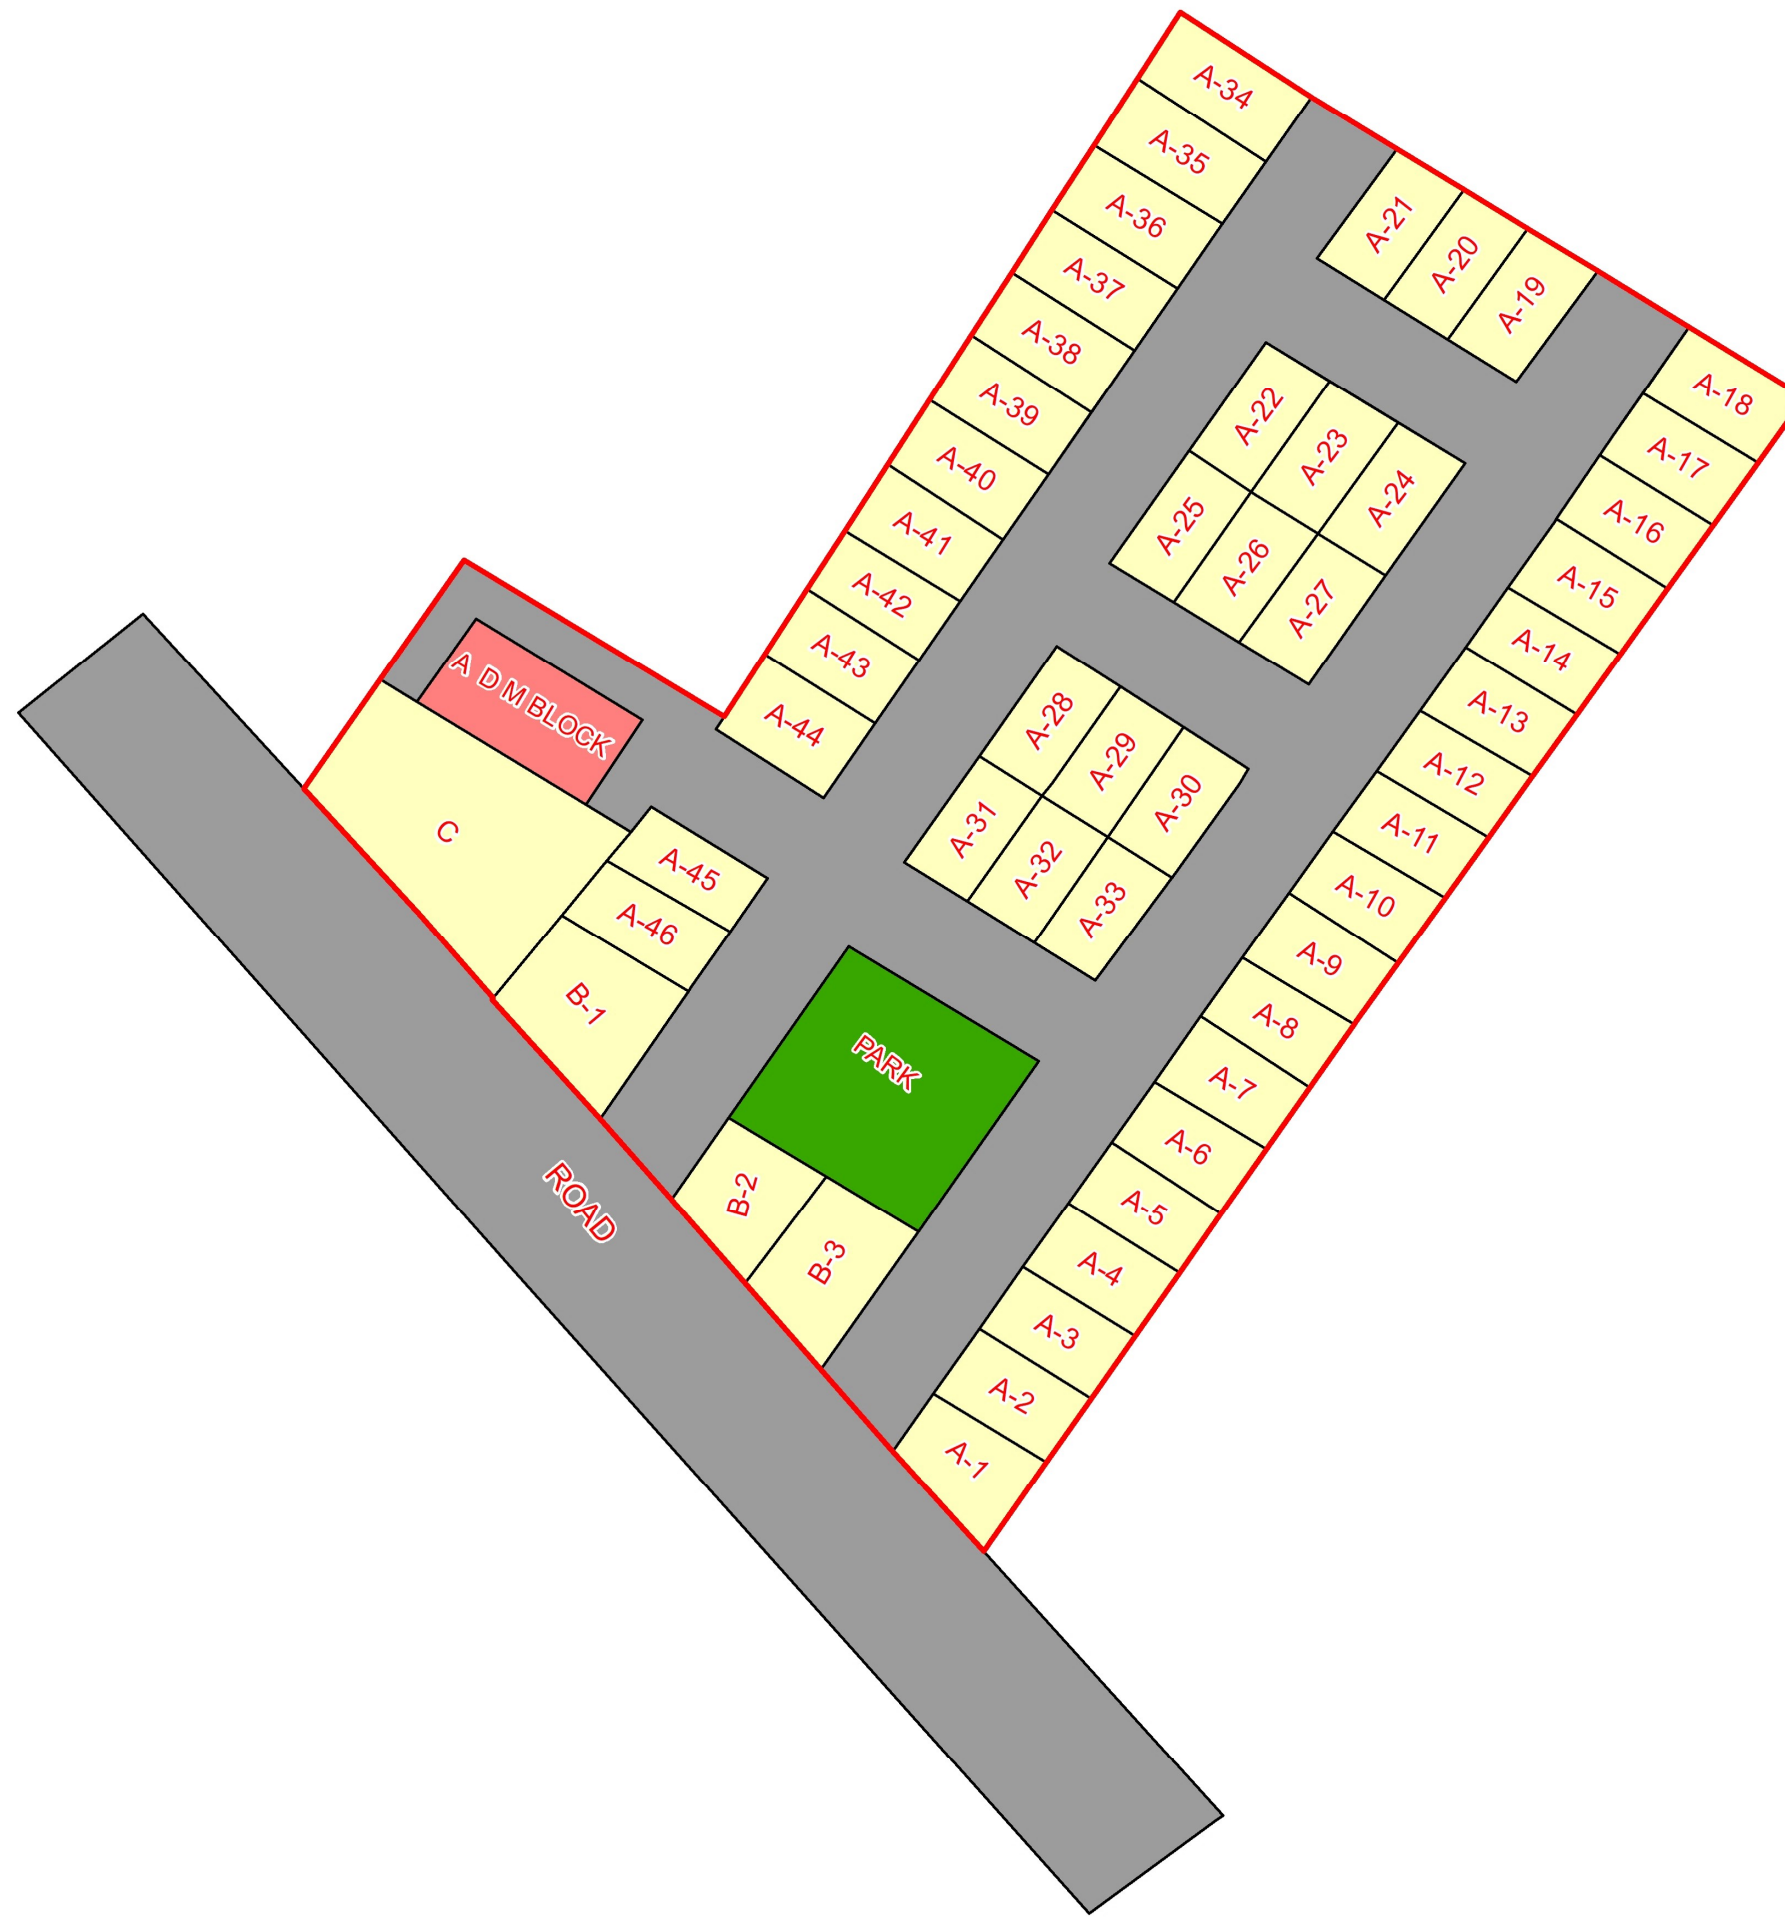

80°2'10"E

80°2'15"E

MAP OF BILGRAM MINI INDUSTRIAL ESTATE, DISTRICT : HARDOI, UTTAR PRADESH

27°20'25"N

27°20'25"N

Legend

-  INDUSTRIAL BOUNDARY
-  PLOT
-  A D M BLOCK
-  PARK
-  ROAD

80°2'10"E

80°2'15"E

Remote Sensing Applications Centre-Uttar Pradesh
Lucknow