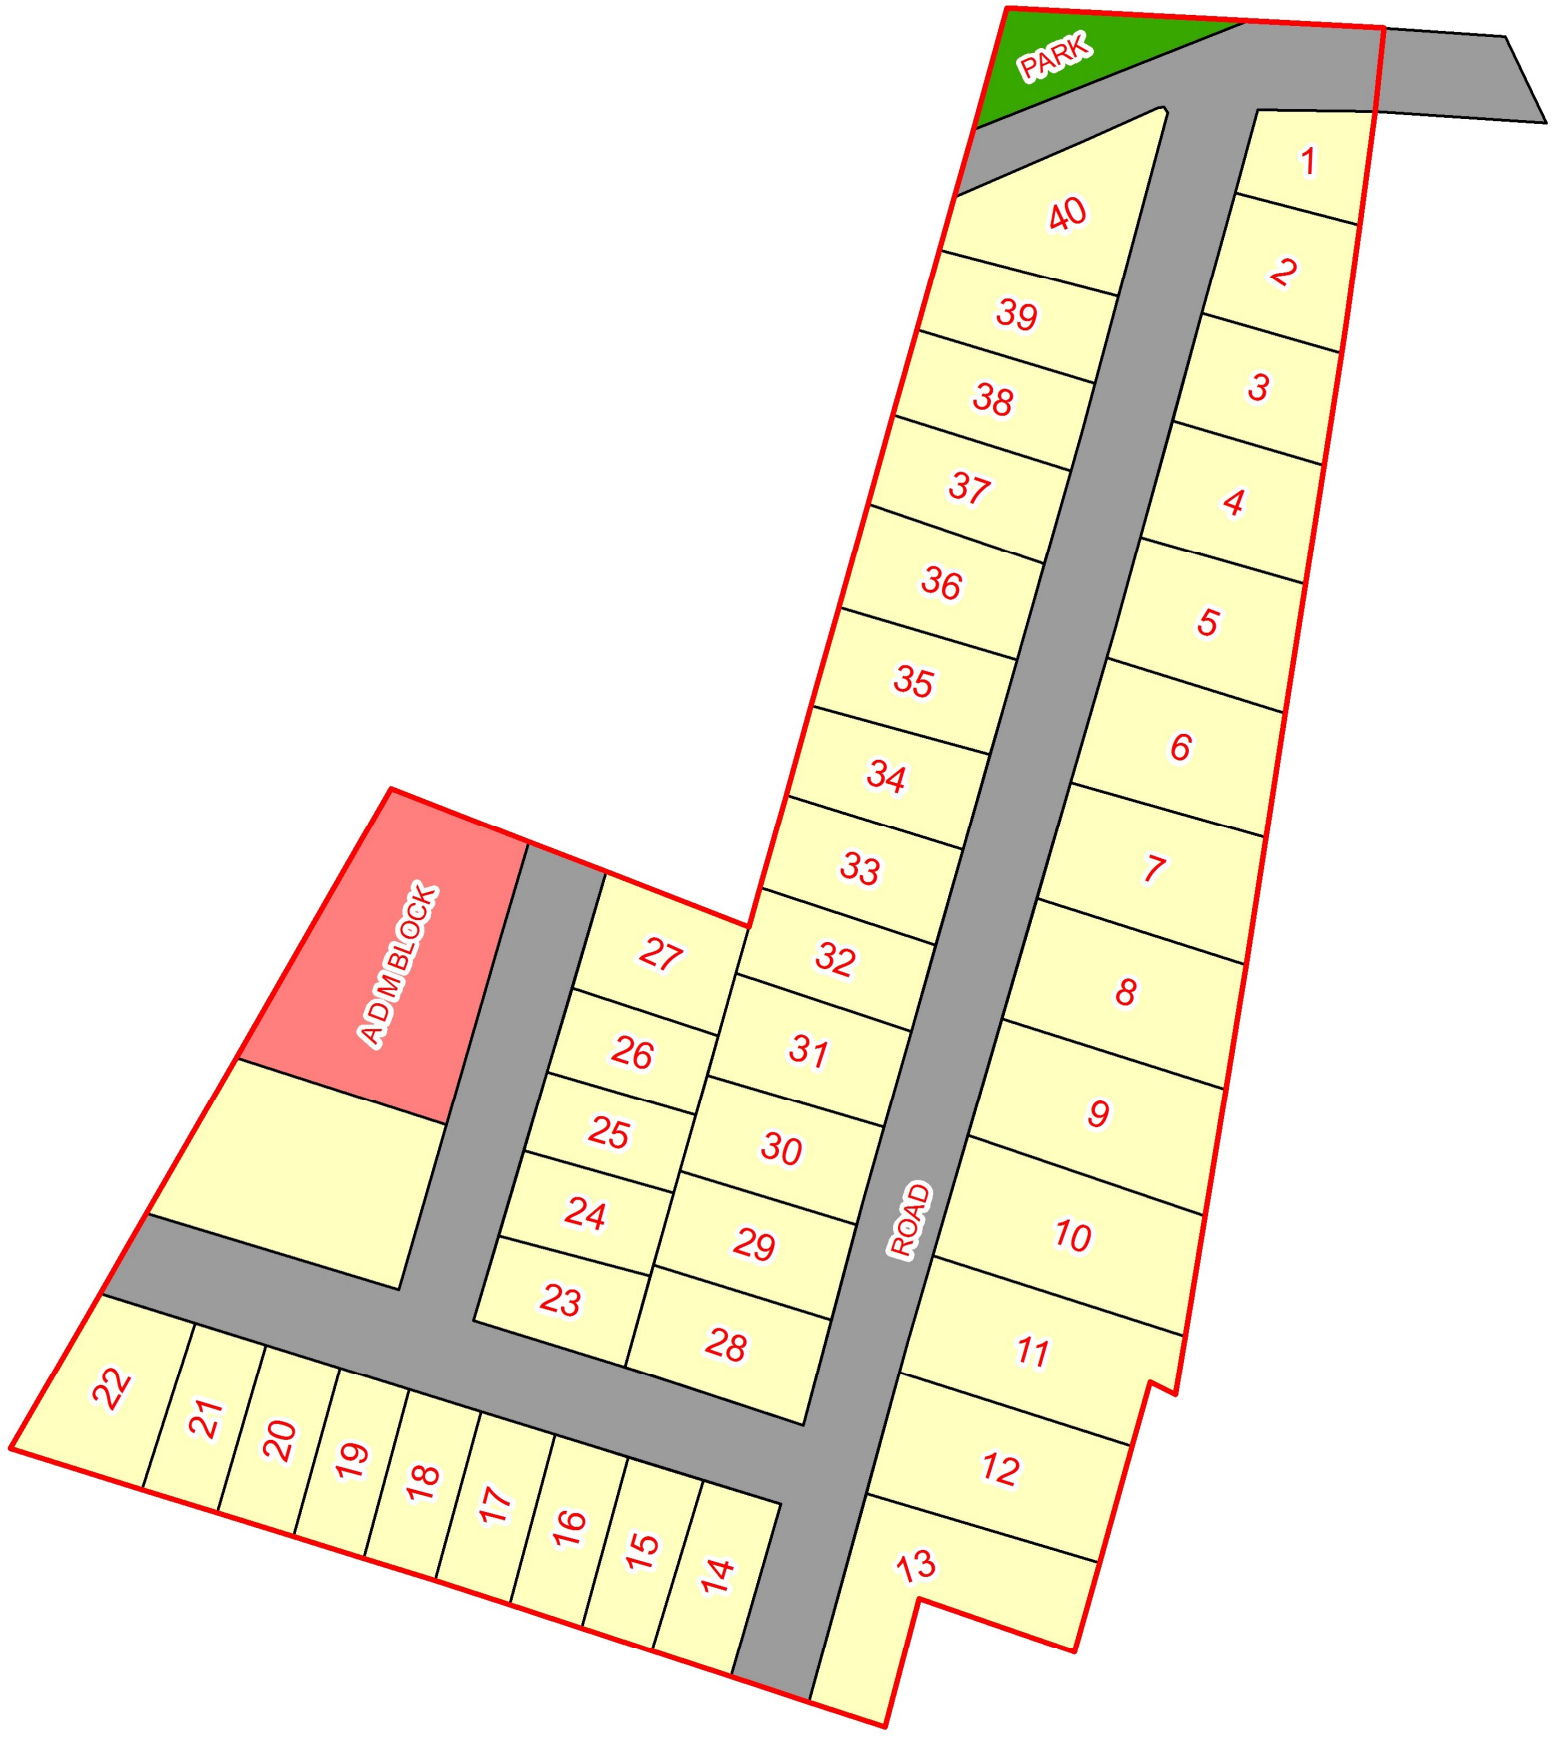

83°14'45"E

83°14'50"E

MAP OF KHAJNI MINI INDUSTRIAL ESTATE, DISTRICT : GORAKHPUR, UTTAR PRADESH

26°39'50"N

26°39'50"N

26°39'45"N

26°39'45"N

Legend

-  INDUSTRIAL BOUNDARY
-  PLOT
-  A D M BLOCK
-  PARK
-  ROAD

Remote Sensing Applications Centre-Uttar Pradesh
Lucknow

83°14'45"E

83°14'50"E