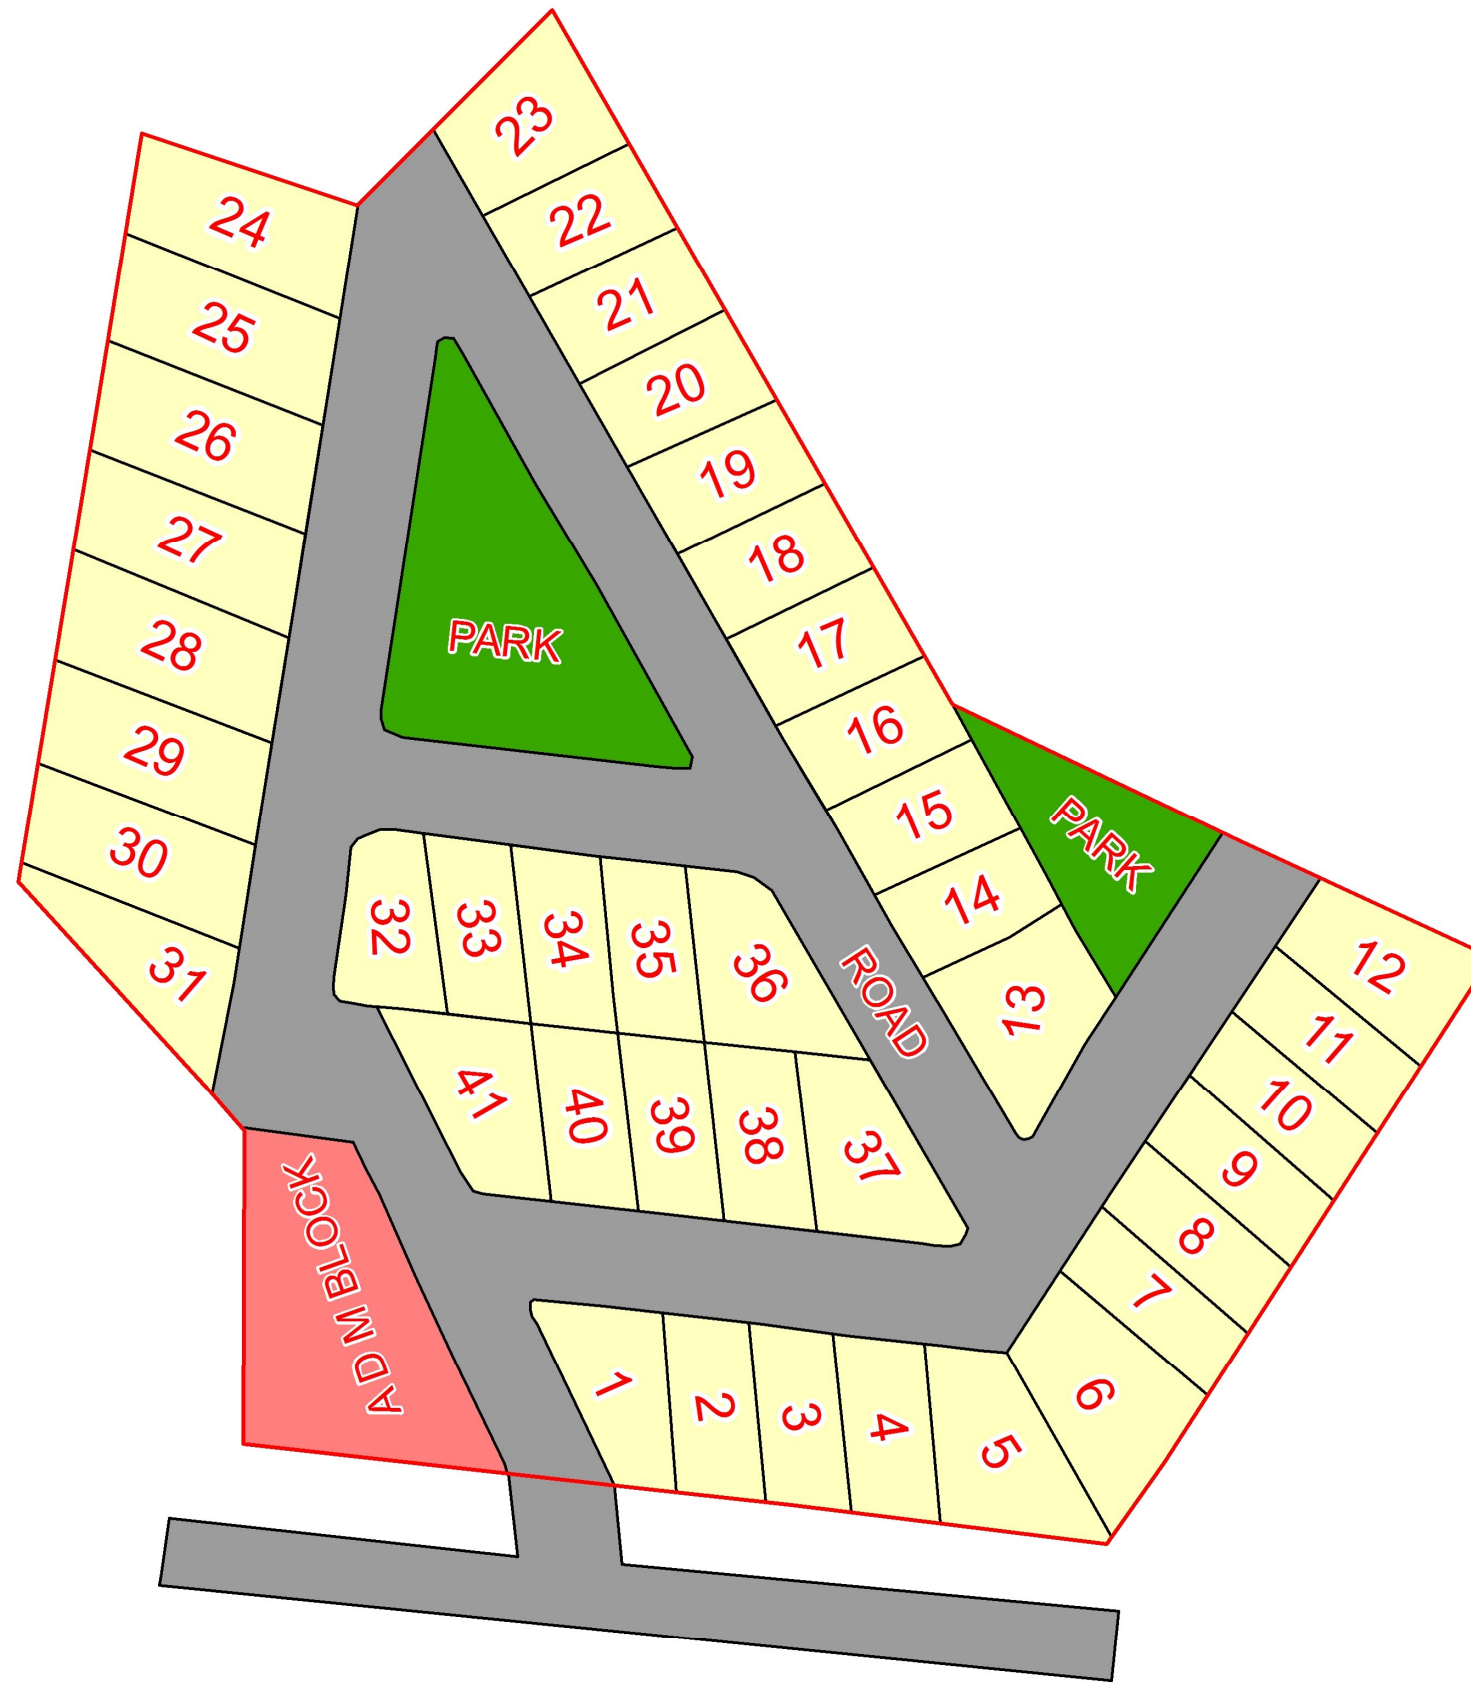

80°46'25"E

80°46'30"E

MAP OF TRILOKIPUR MINI INDUSTRIAL ESTATE, DISTRICT : FATEHPUR, UTTAR PRADESH

Legend

- INDUSTRIAL BOUNDARY
- PLOT
- A D M BLOCK
- PARK
- ROAD

80°46'25"E

80°46'30"E

25°55'15"N

25°55'15"N