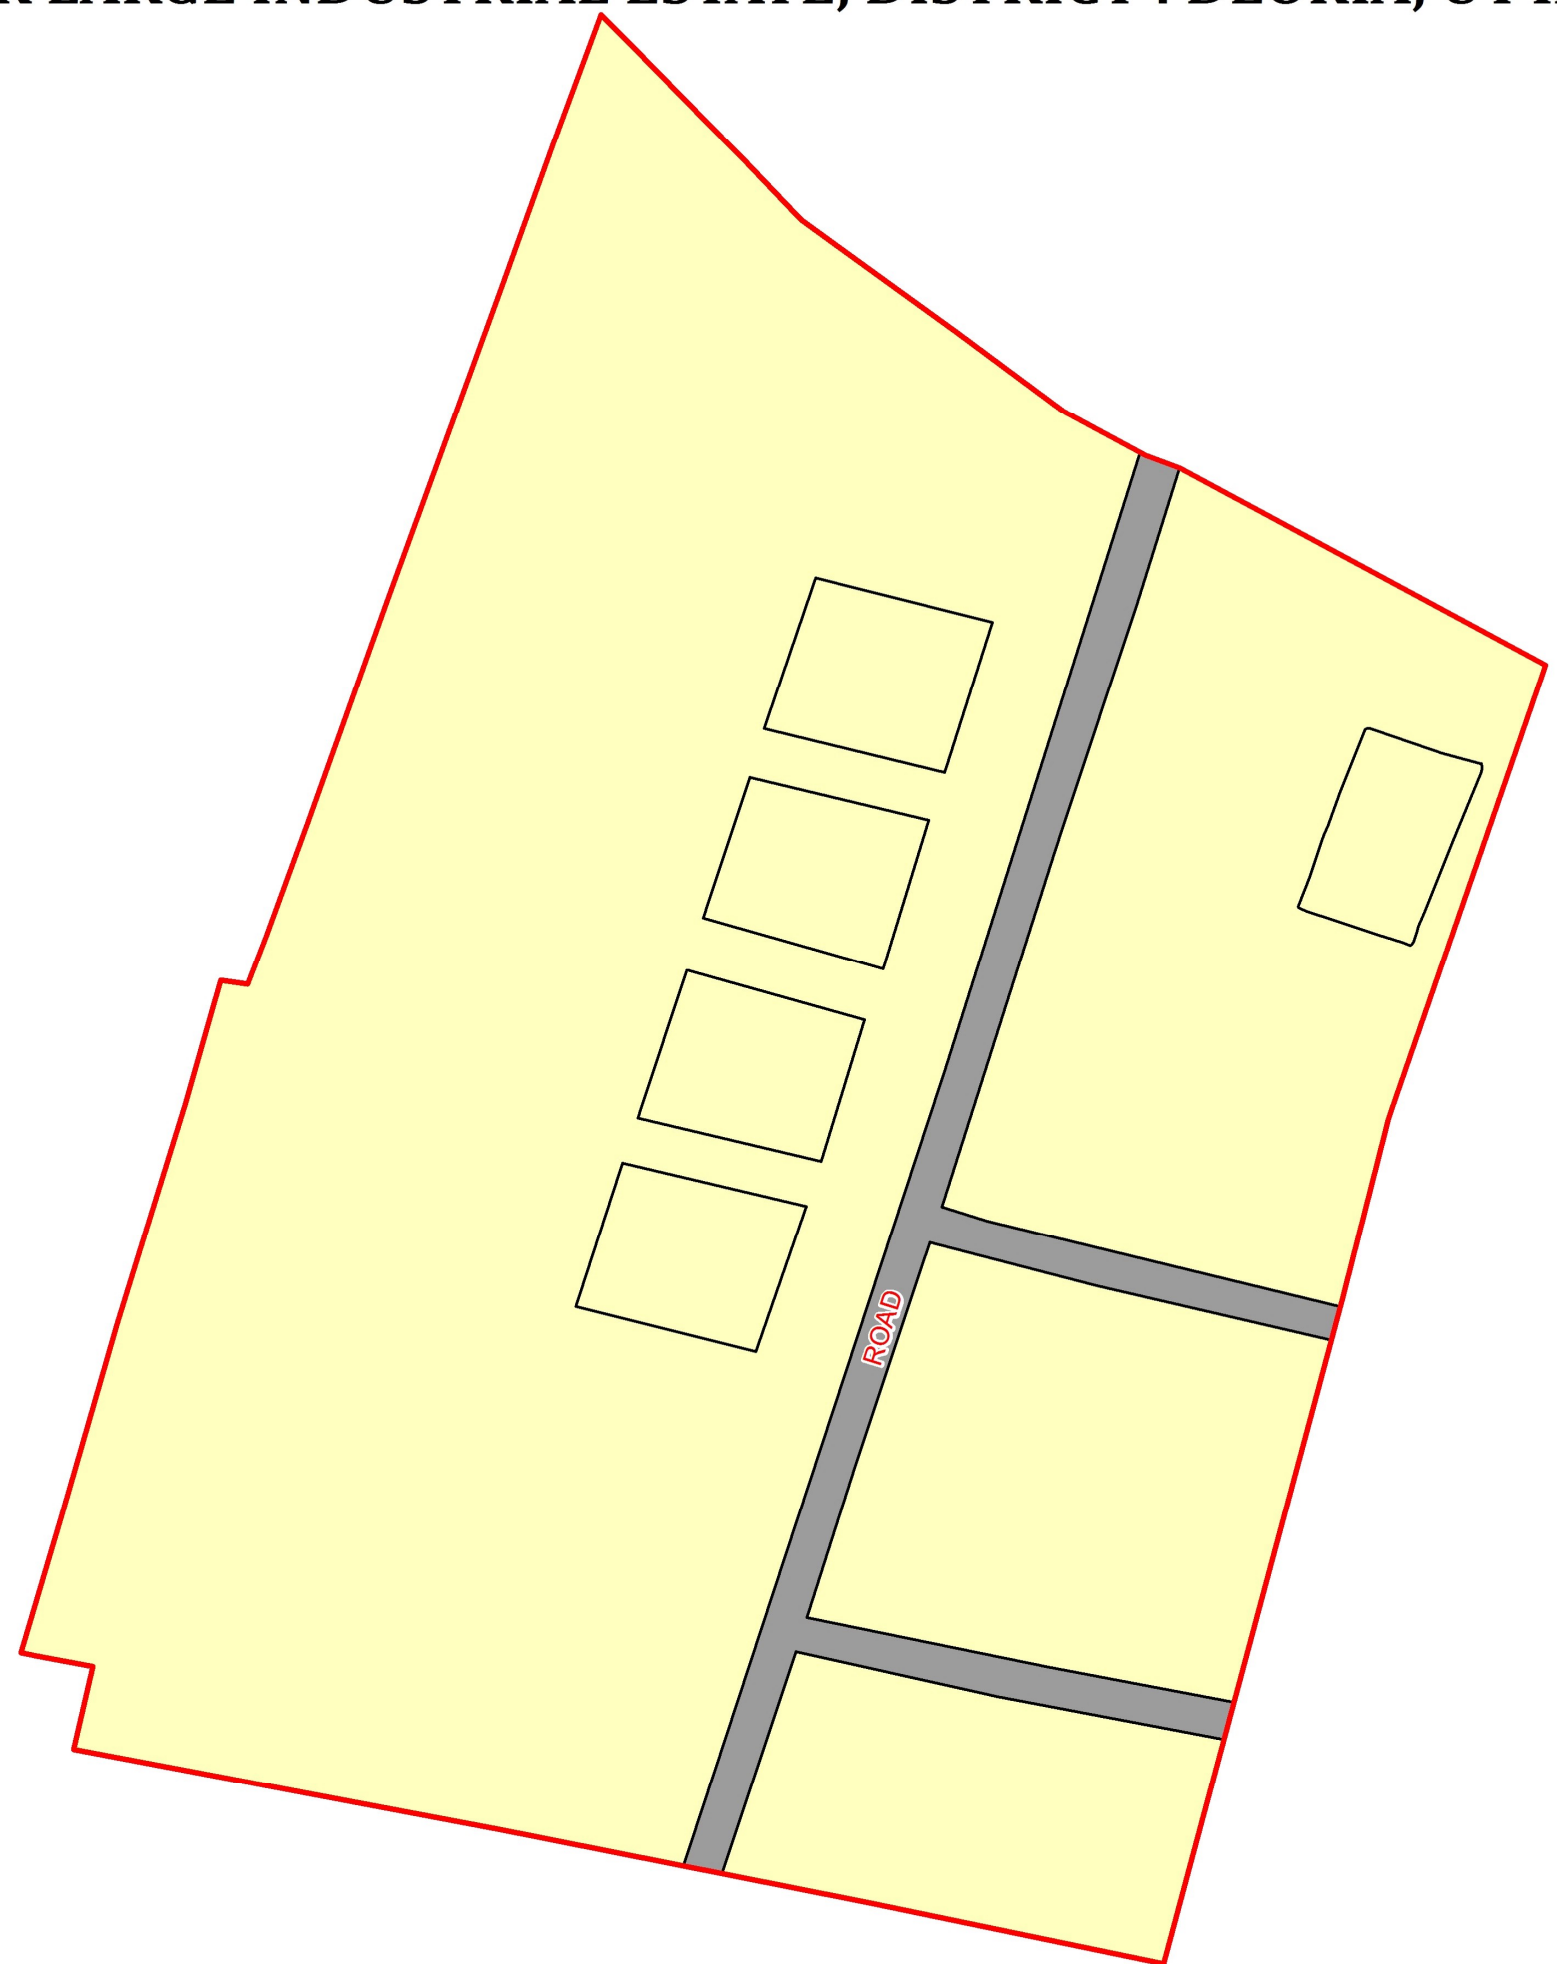

# MAP OF SALEMPUR LARGE INDUSTRIAL ESTATE, DISTRICT : DEORIA, UTTAR PRADESH

## Legend

-  INDUSTRIAL BOUNDARY
-  PLOT
-  ROAD

Remote Sensing Applications Centre-Uttar Pradesh  
Lucknow

26°27'20"N

26°27'20"N

26°27'15"N

26°27'15"N

83°54'40"E

83°54'45"E

83°54'40"E

83°54'45"E