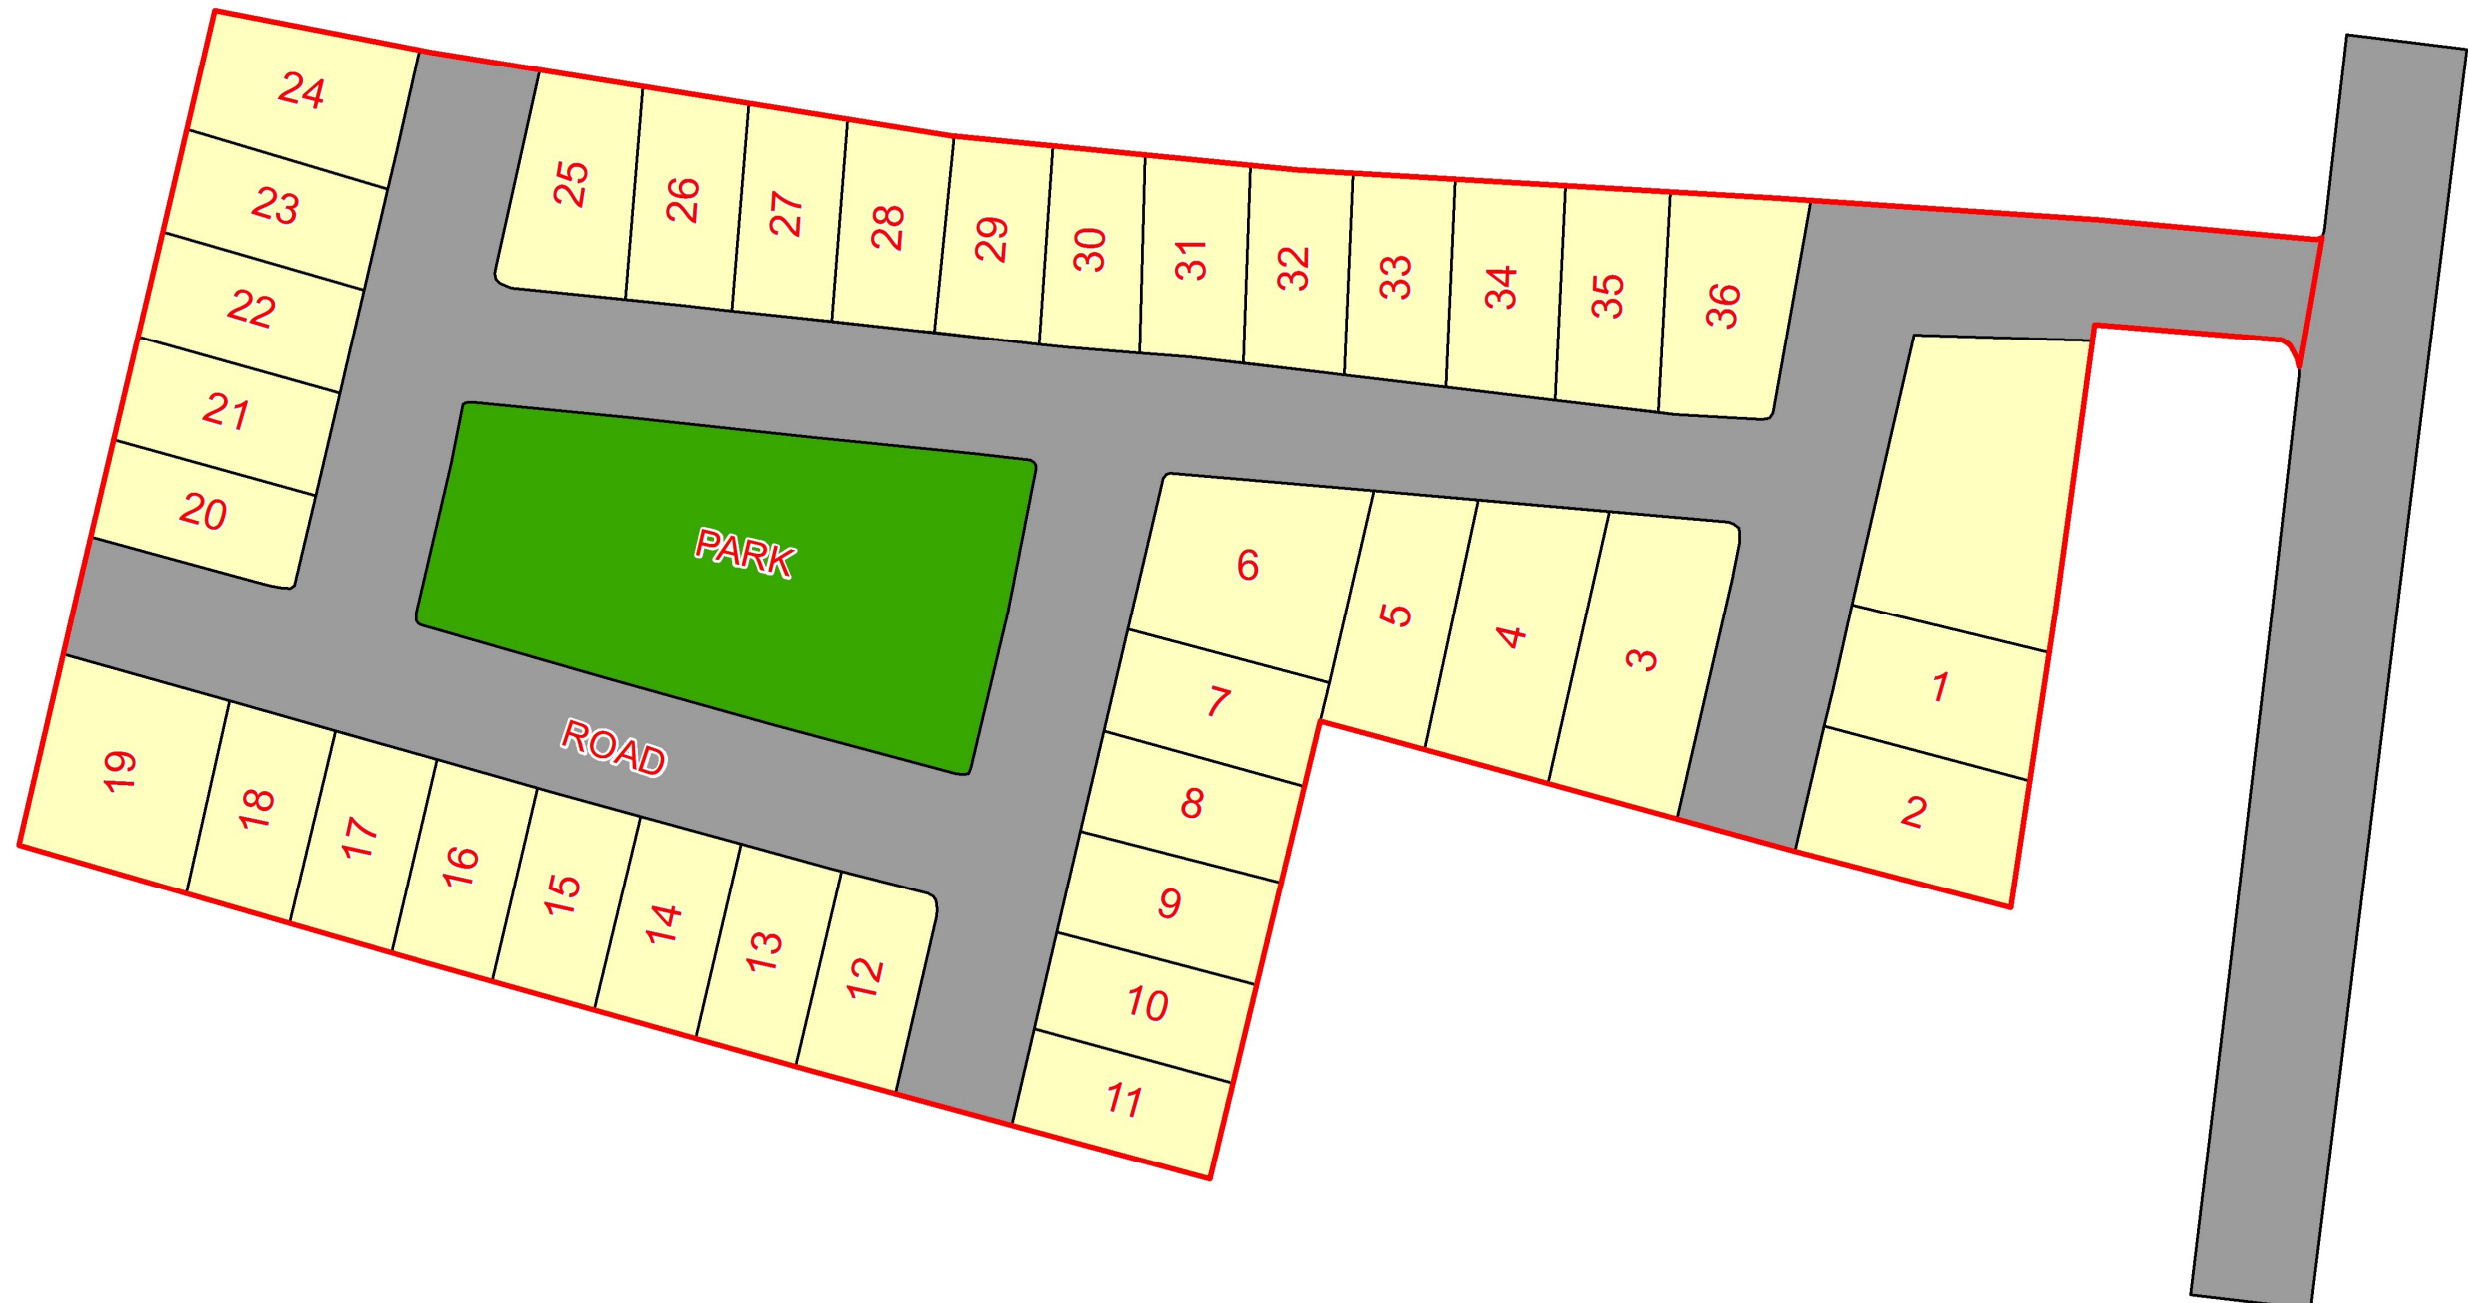

MAP OF RUDRAPUR MINI INDUSTRIAL ESTATE, DISTRICT : DEORIA, UTTAR PRADESH

26°26'0"N

26°26'0"N

83°36'30"E

83°36'30"E

Legend

-  INDUSTRIAL BOUNDARY
-  PLOT
-  PARK
-  ROAD