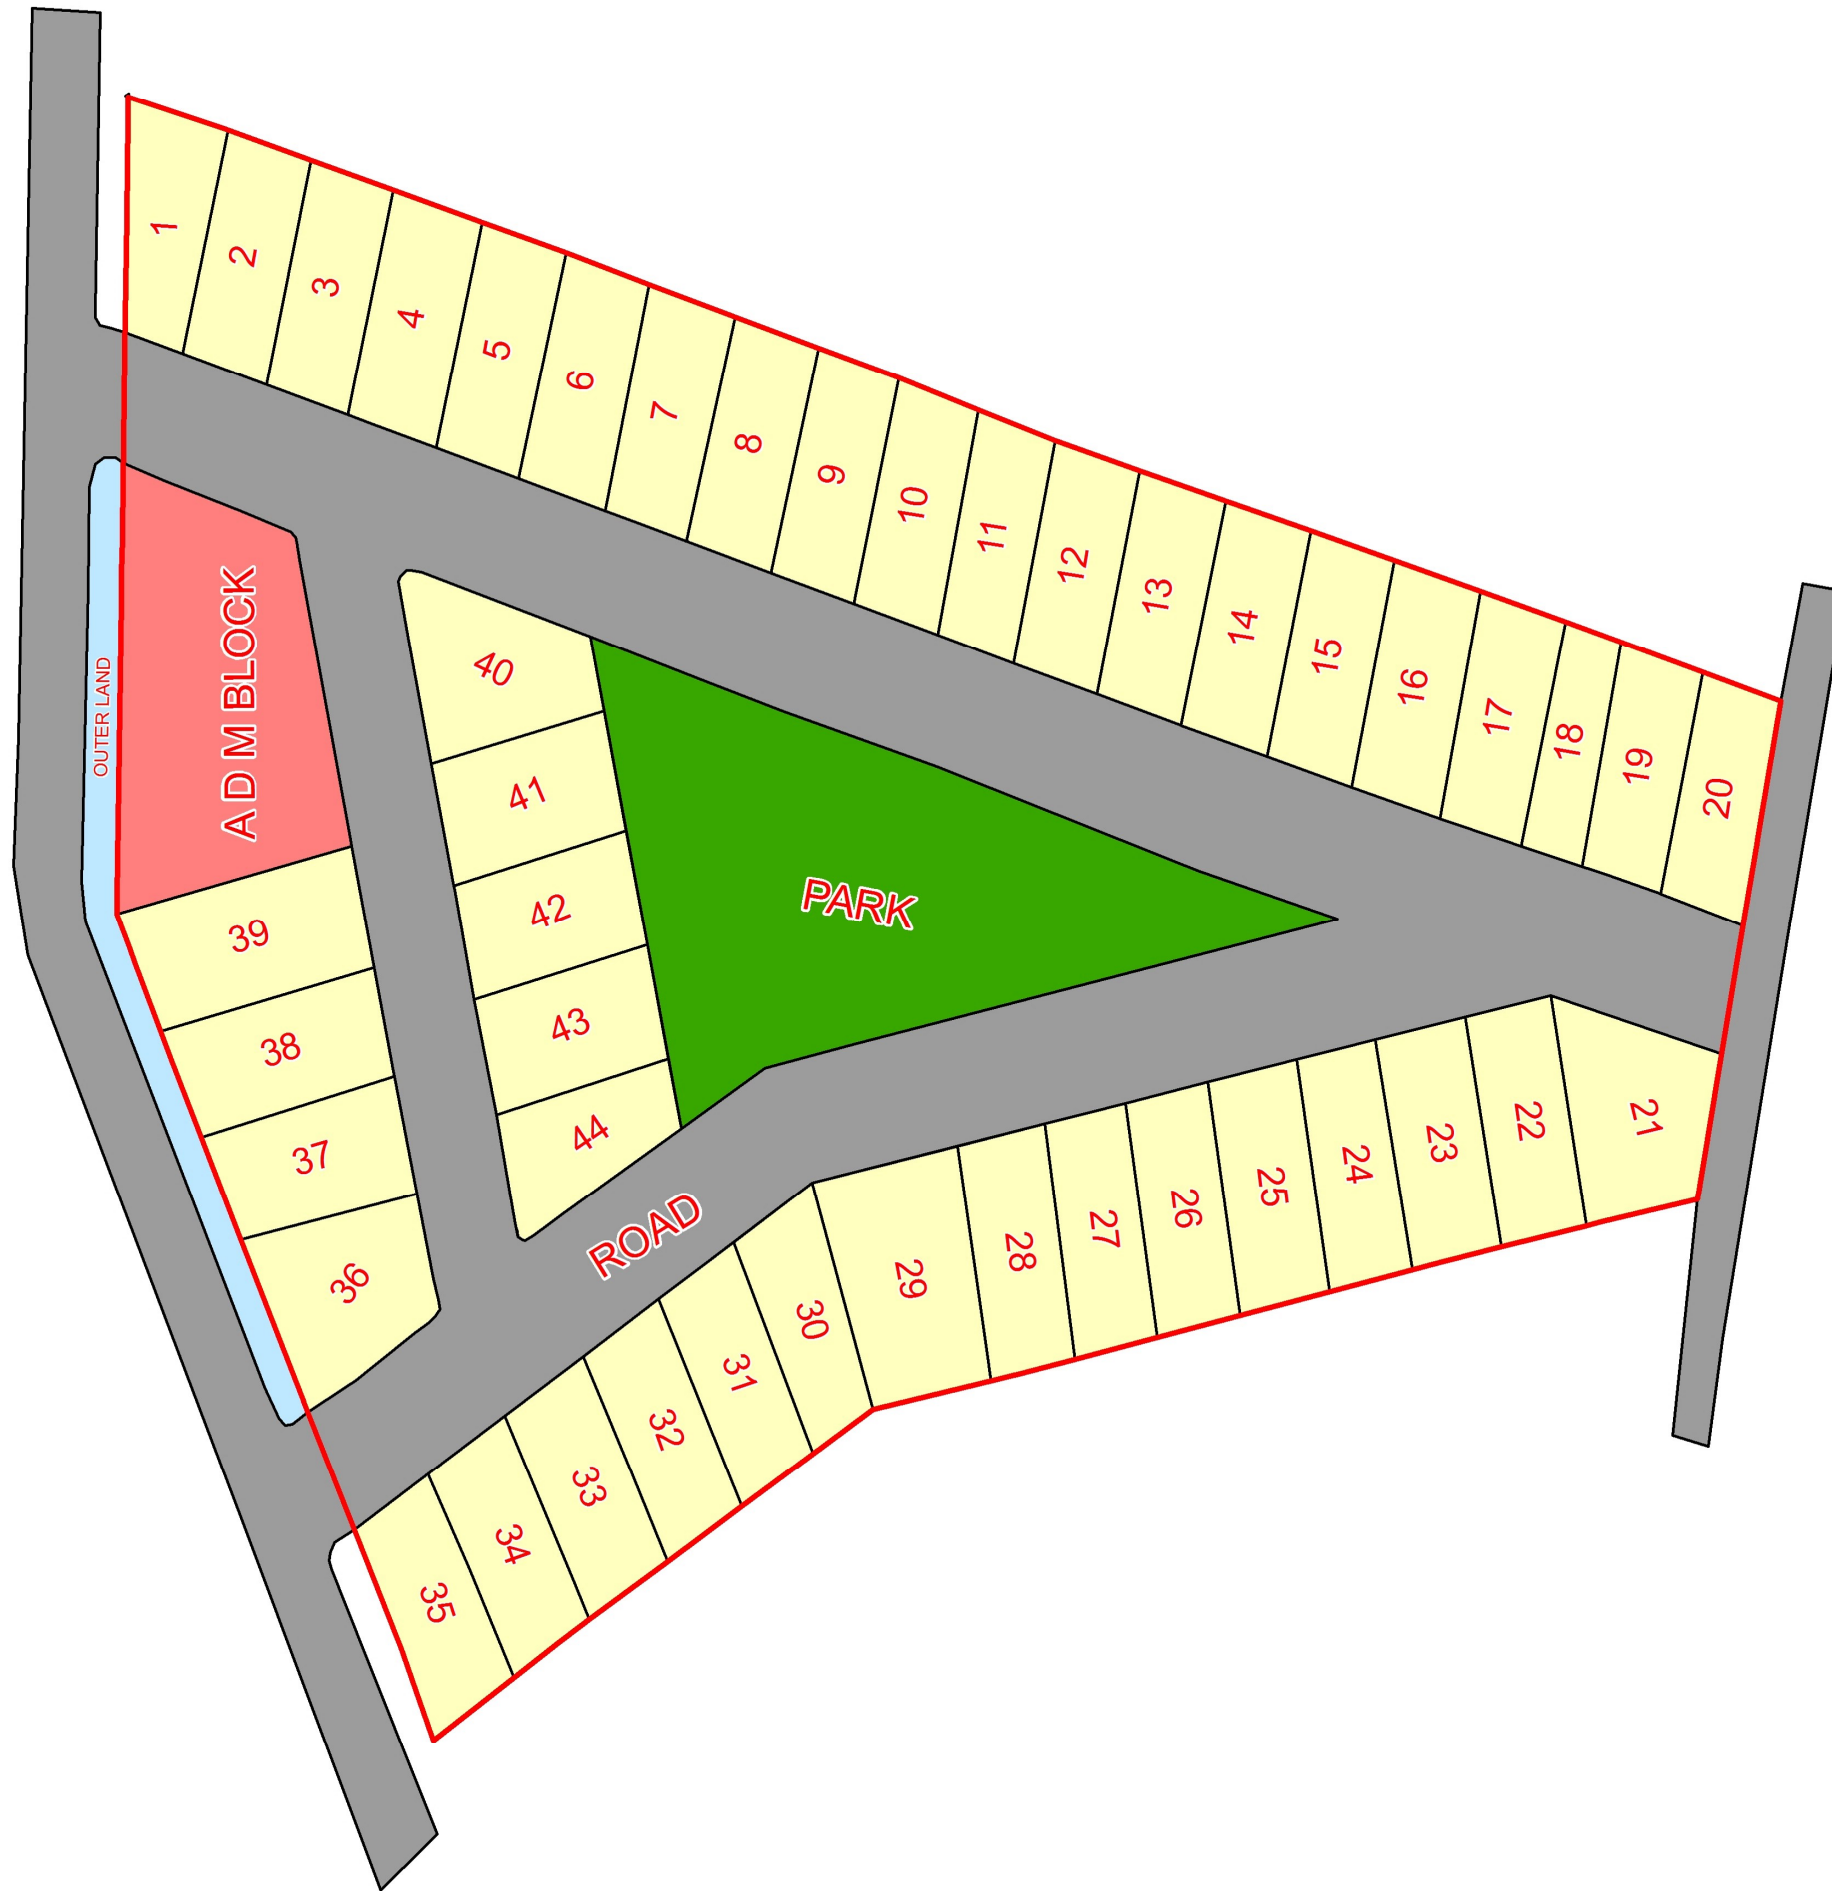

83°57'25"E

MAP OF PATHARDEVA MINI INDUSTRIAL ESTATE, DISTRICT : DEORIA, UTTAR PRADESH

26°41'45"N

26°41'45"N

Legend

-  INDUSTRIAL BOUNDARY
-  PLOT
-  OUTER LAND
-  A D M BLOCK
-  PARK
-  ROAD

83°57'25"E

Remote Sensing Applications Centre-Uttar Pradesh
Lucknow