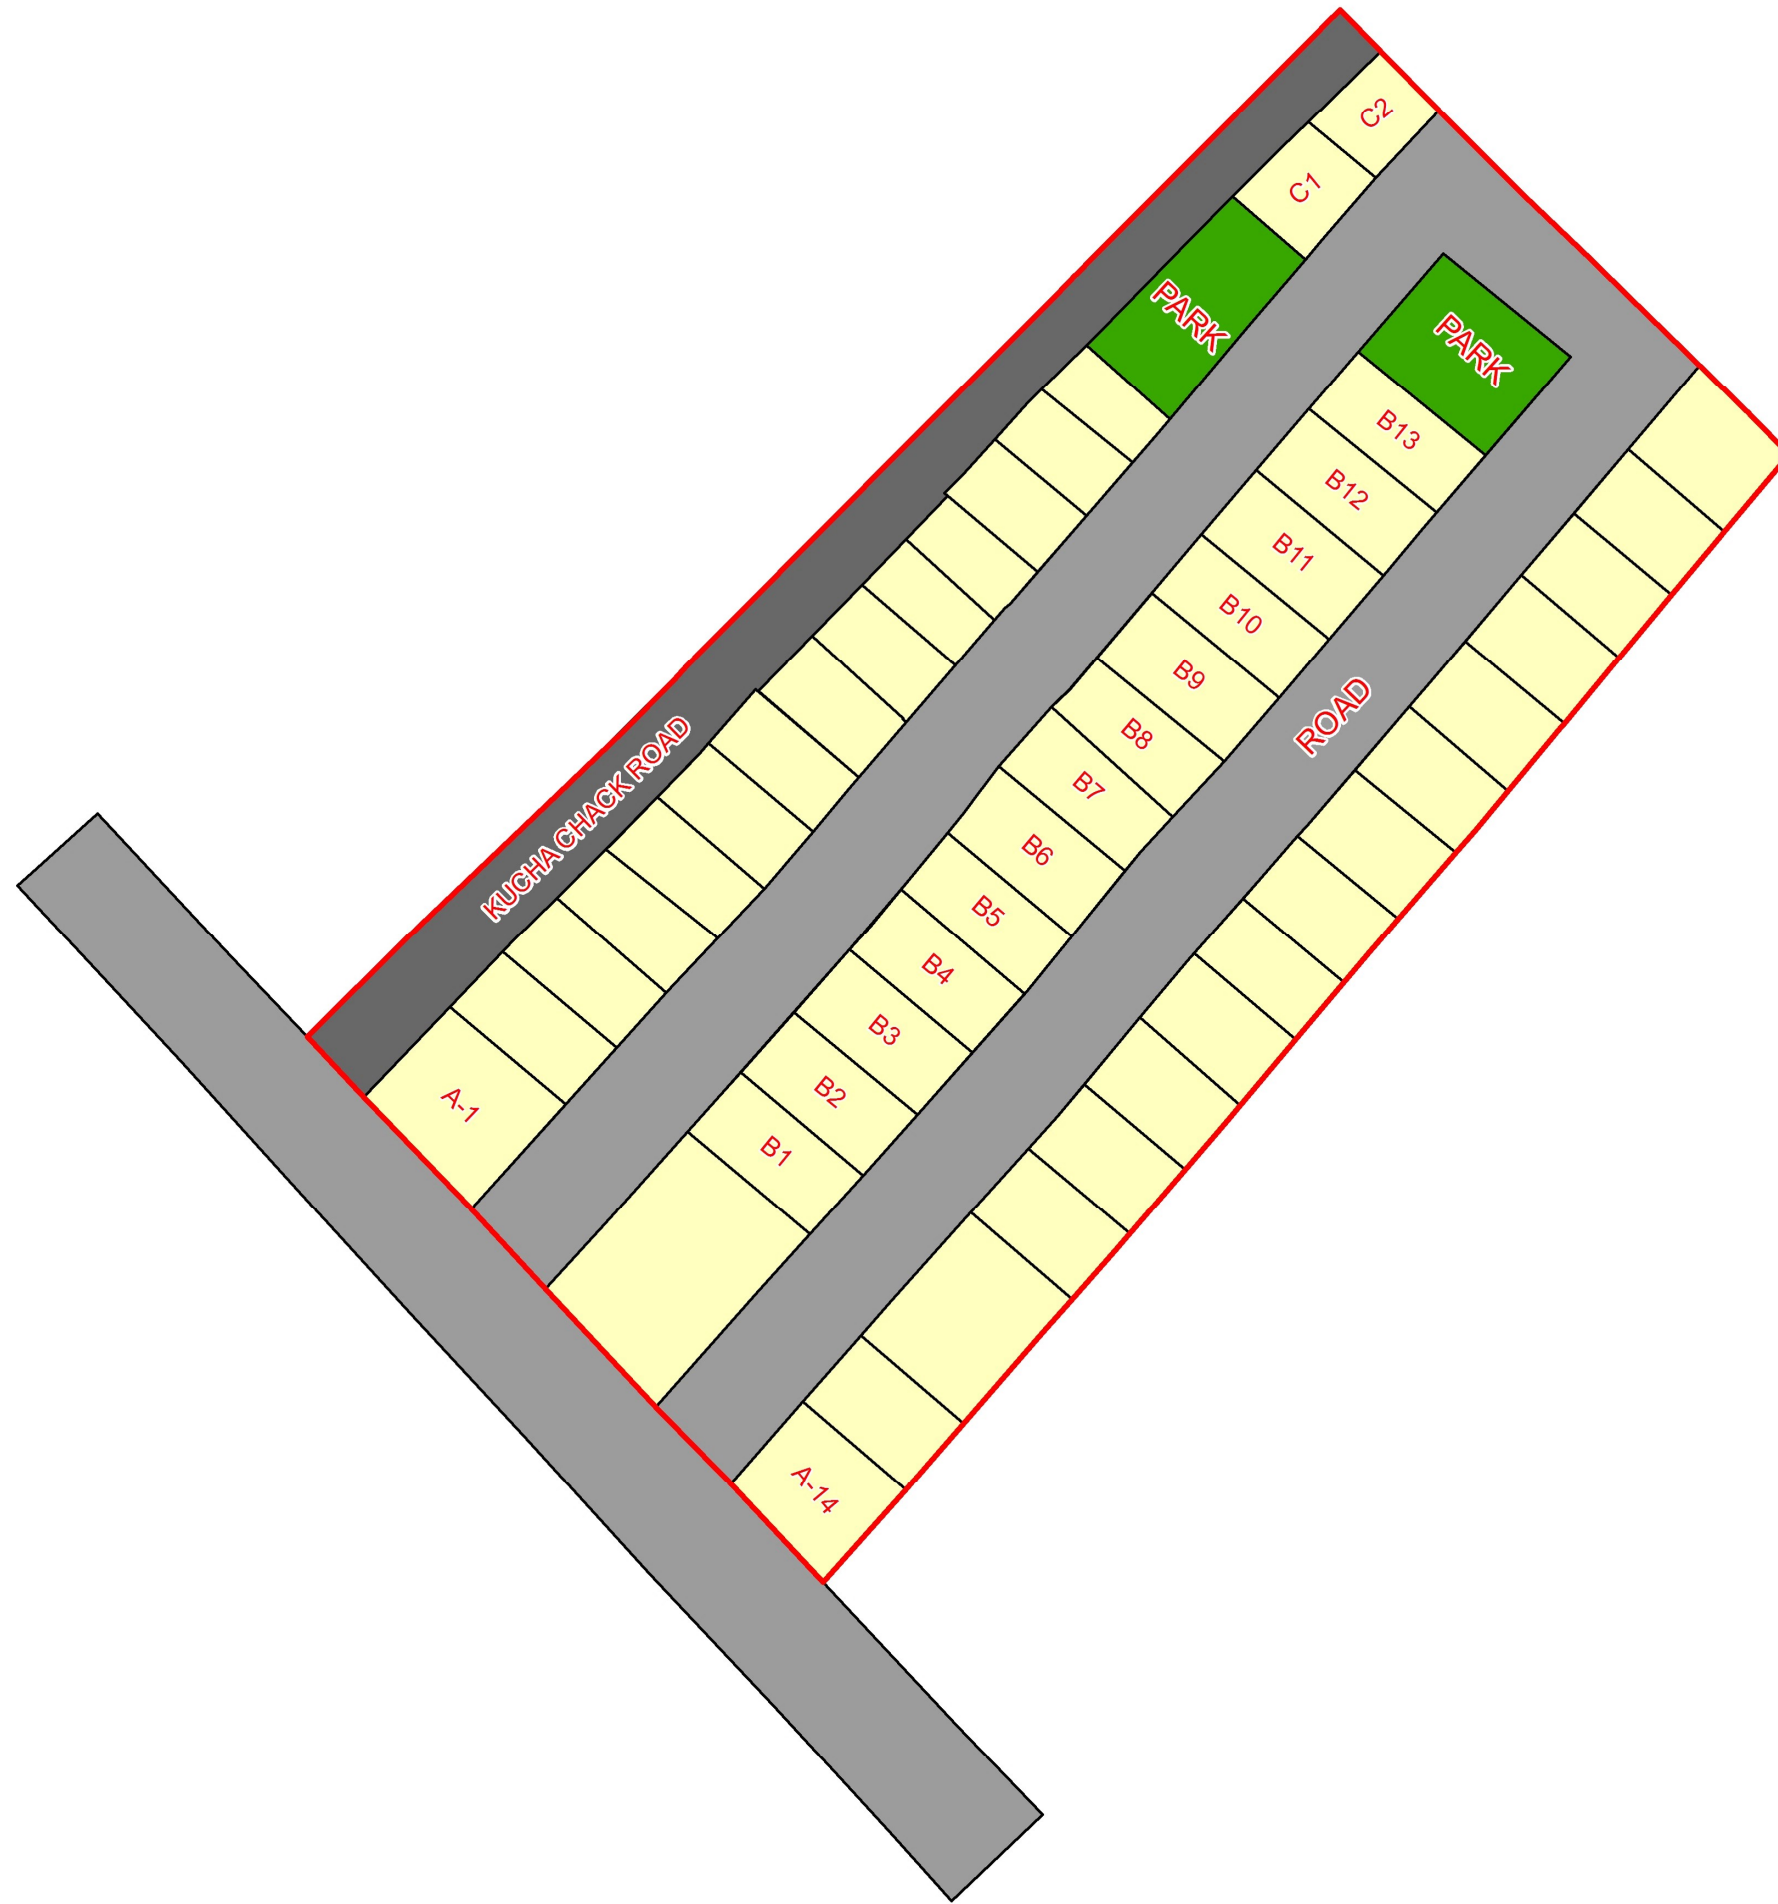

MAP OF UJHANI MINI INDUSTRIAL ESTATE, DISTRICT : BUDAUN, UTTAR PRADESH

- Legend**
- INDUSTRIAL BOUNDARY
 - PLOT
 - KUCHA CHACK ROAD
 - PARK
 - ROAD

28°0'40"N

28°0'40"N

28°0'35"N

28°0'35"N

78°59'55"E

79°0'0"E

78°59'55"E

79°0'0"E