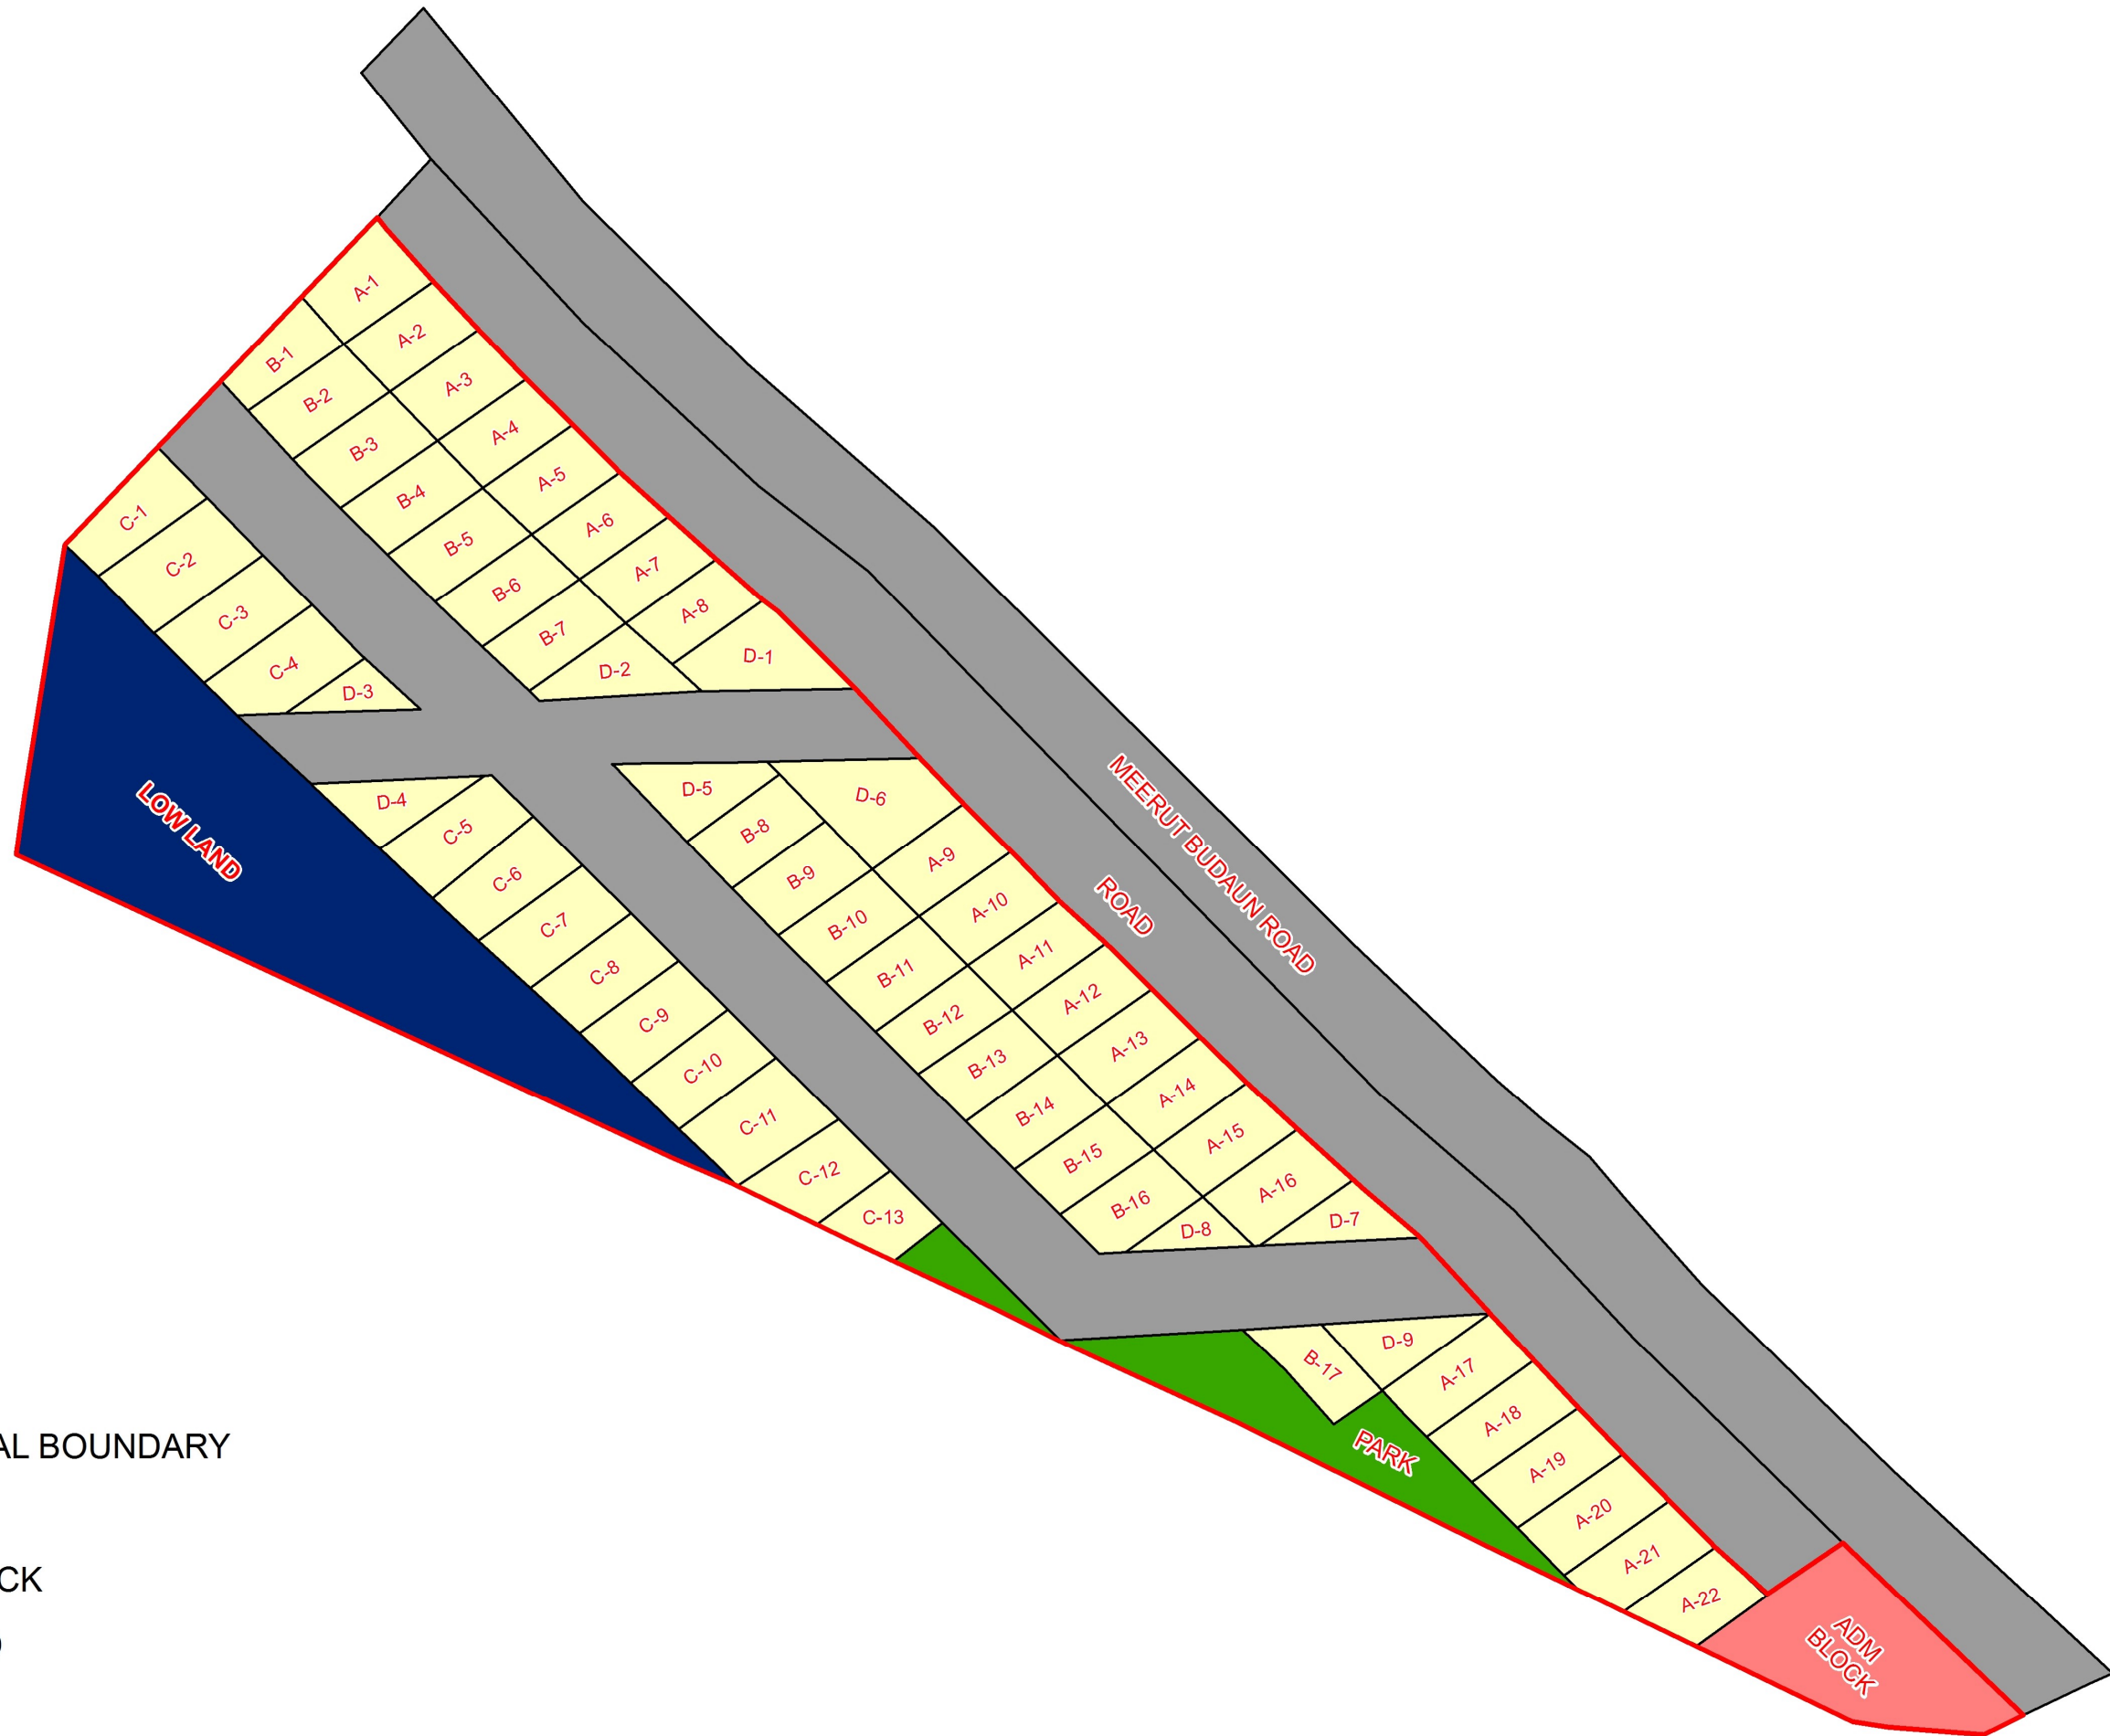

MAP OF SAHASWAN MINI INDUSTRIAL ESTATE, DISTRICT : BUDAUN, UTTAR PRADESH

Legend

- INDUSTRIAL BOUNDARY
- PLOT
- A D M BLOCK
- LOW LAND
- ROAD
- PARK