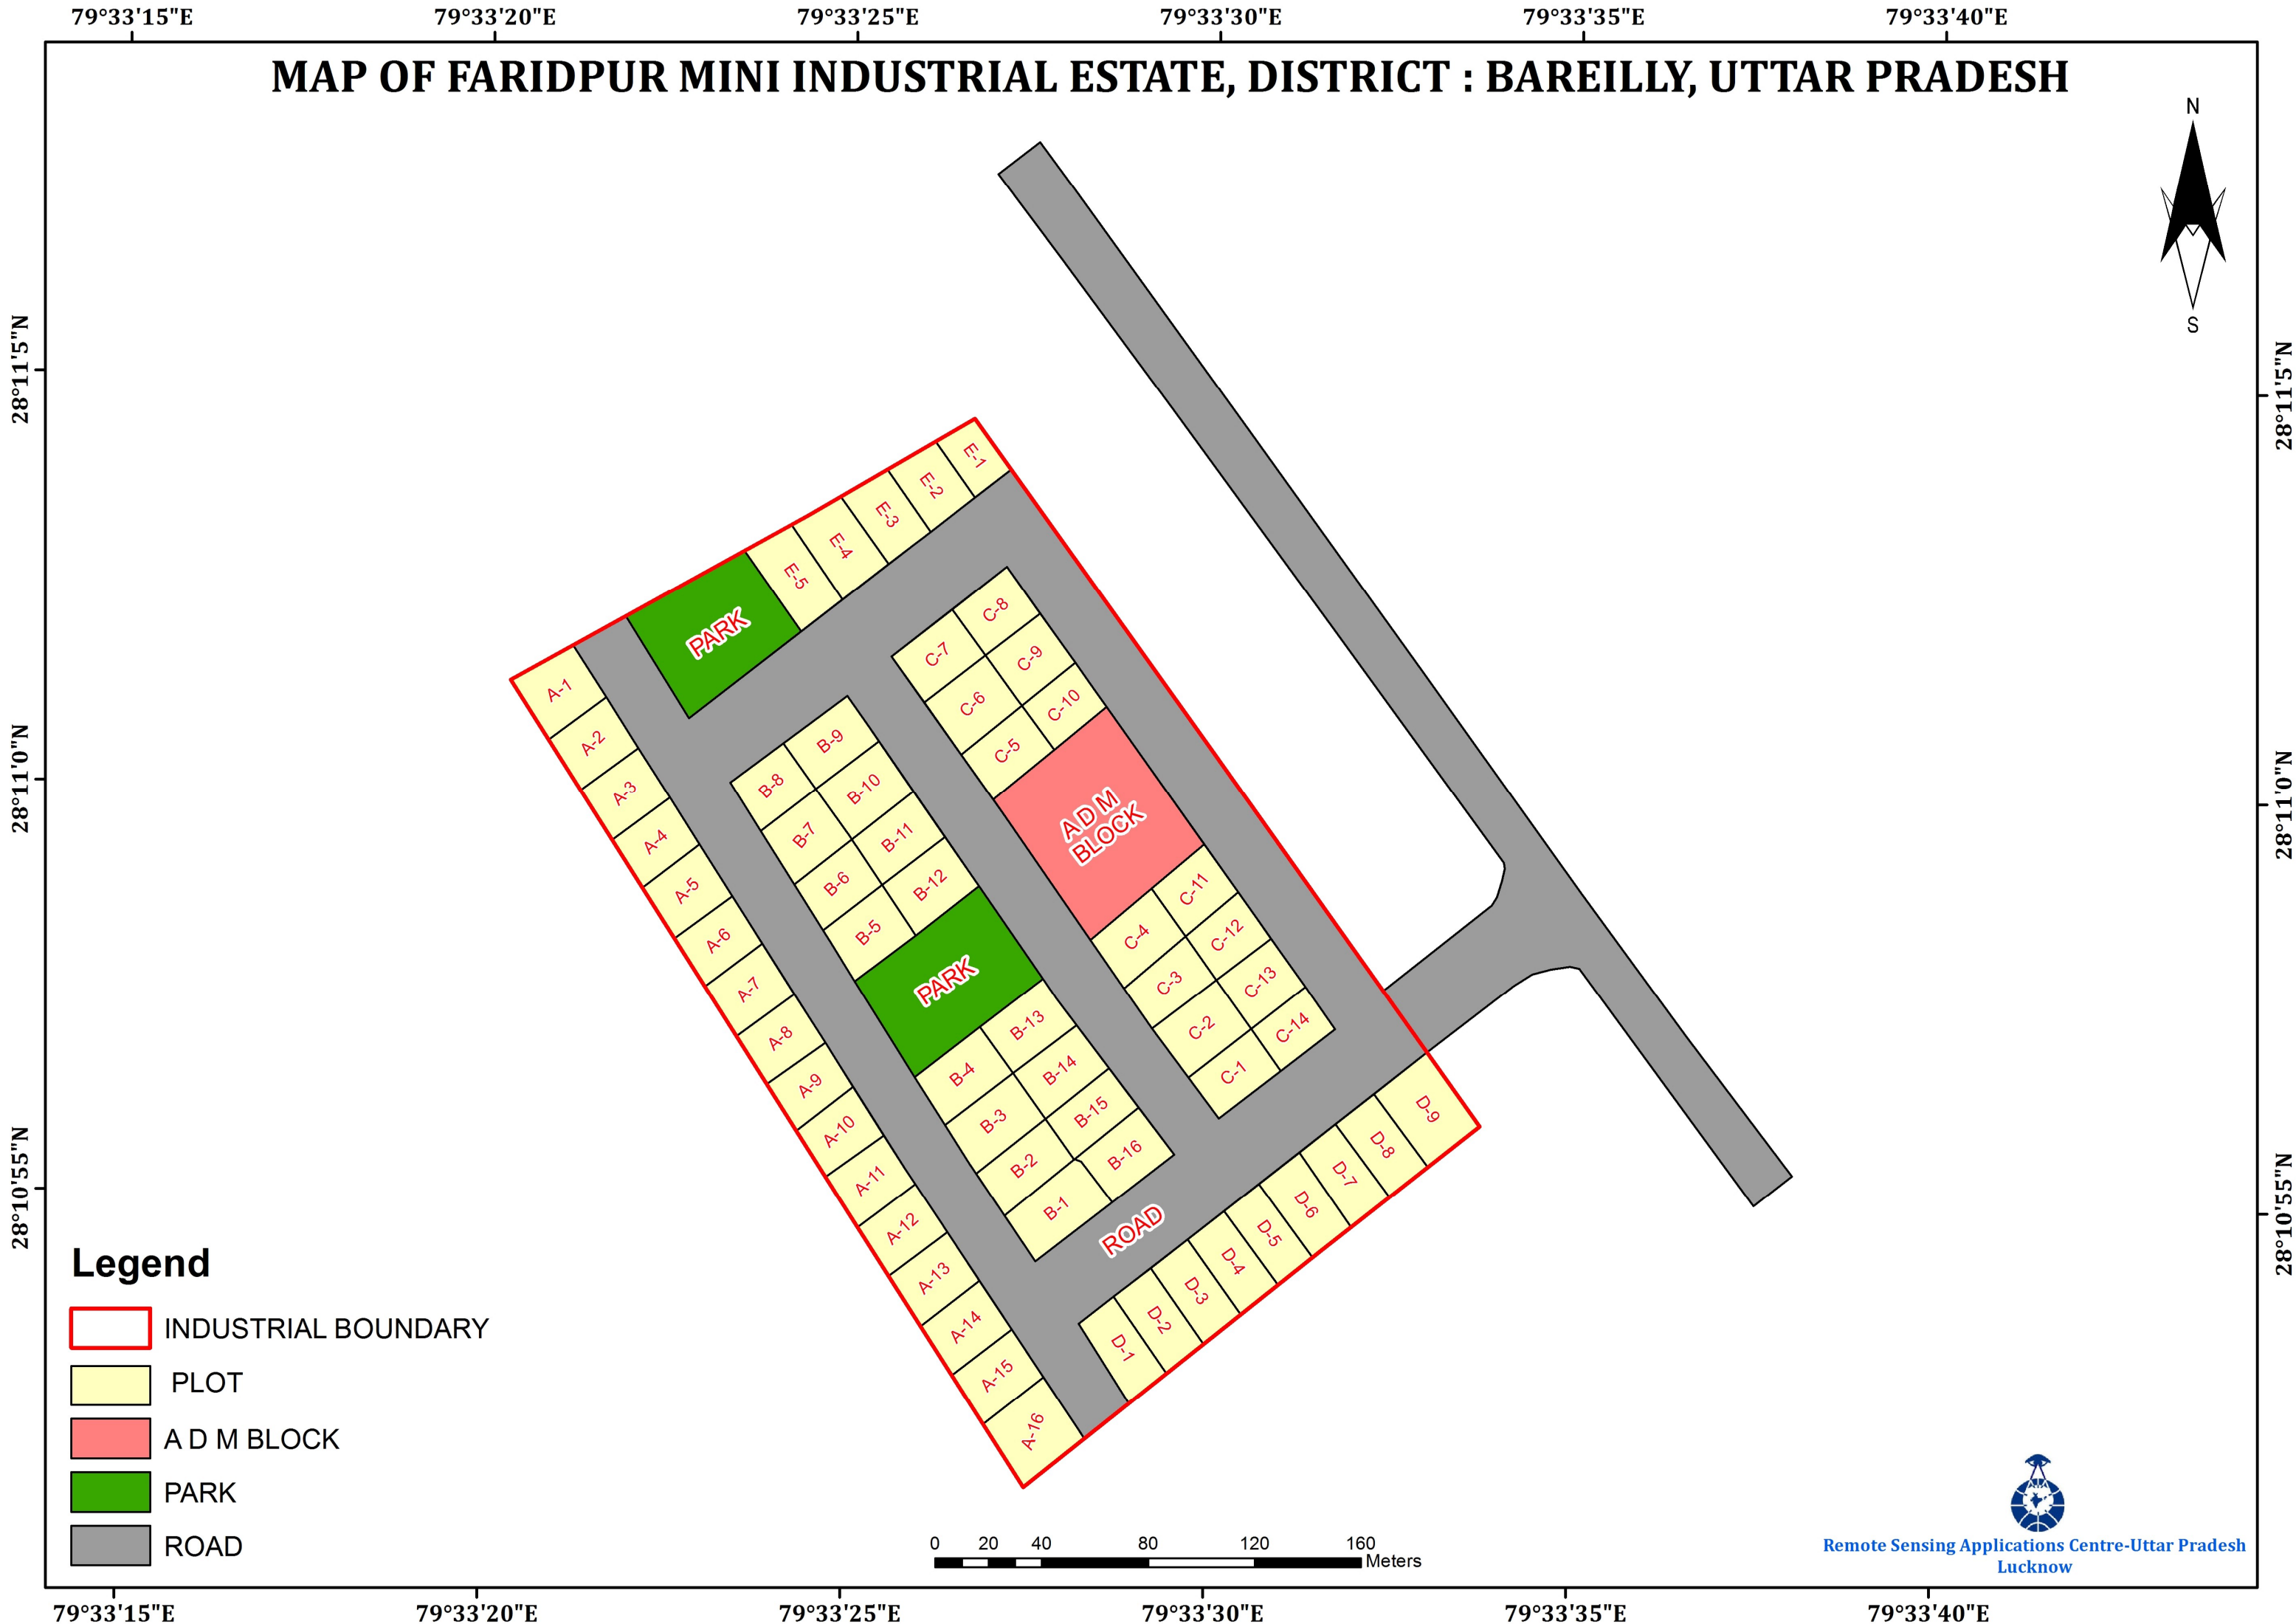

MAP OF FARIDPUR MINI INDUSTRIAL ESTATE, DISTRICT : BAREILLY, UTTAR PRADESH

Legend

- INDUSTRIAL BOUNDARY
- PLOT
- A D M BLOCK
- PARK
- ROAD