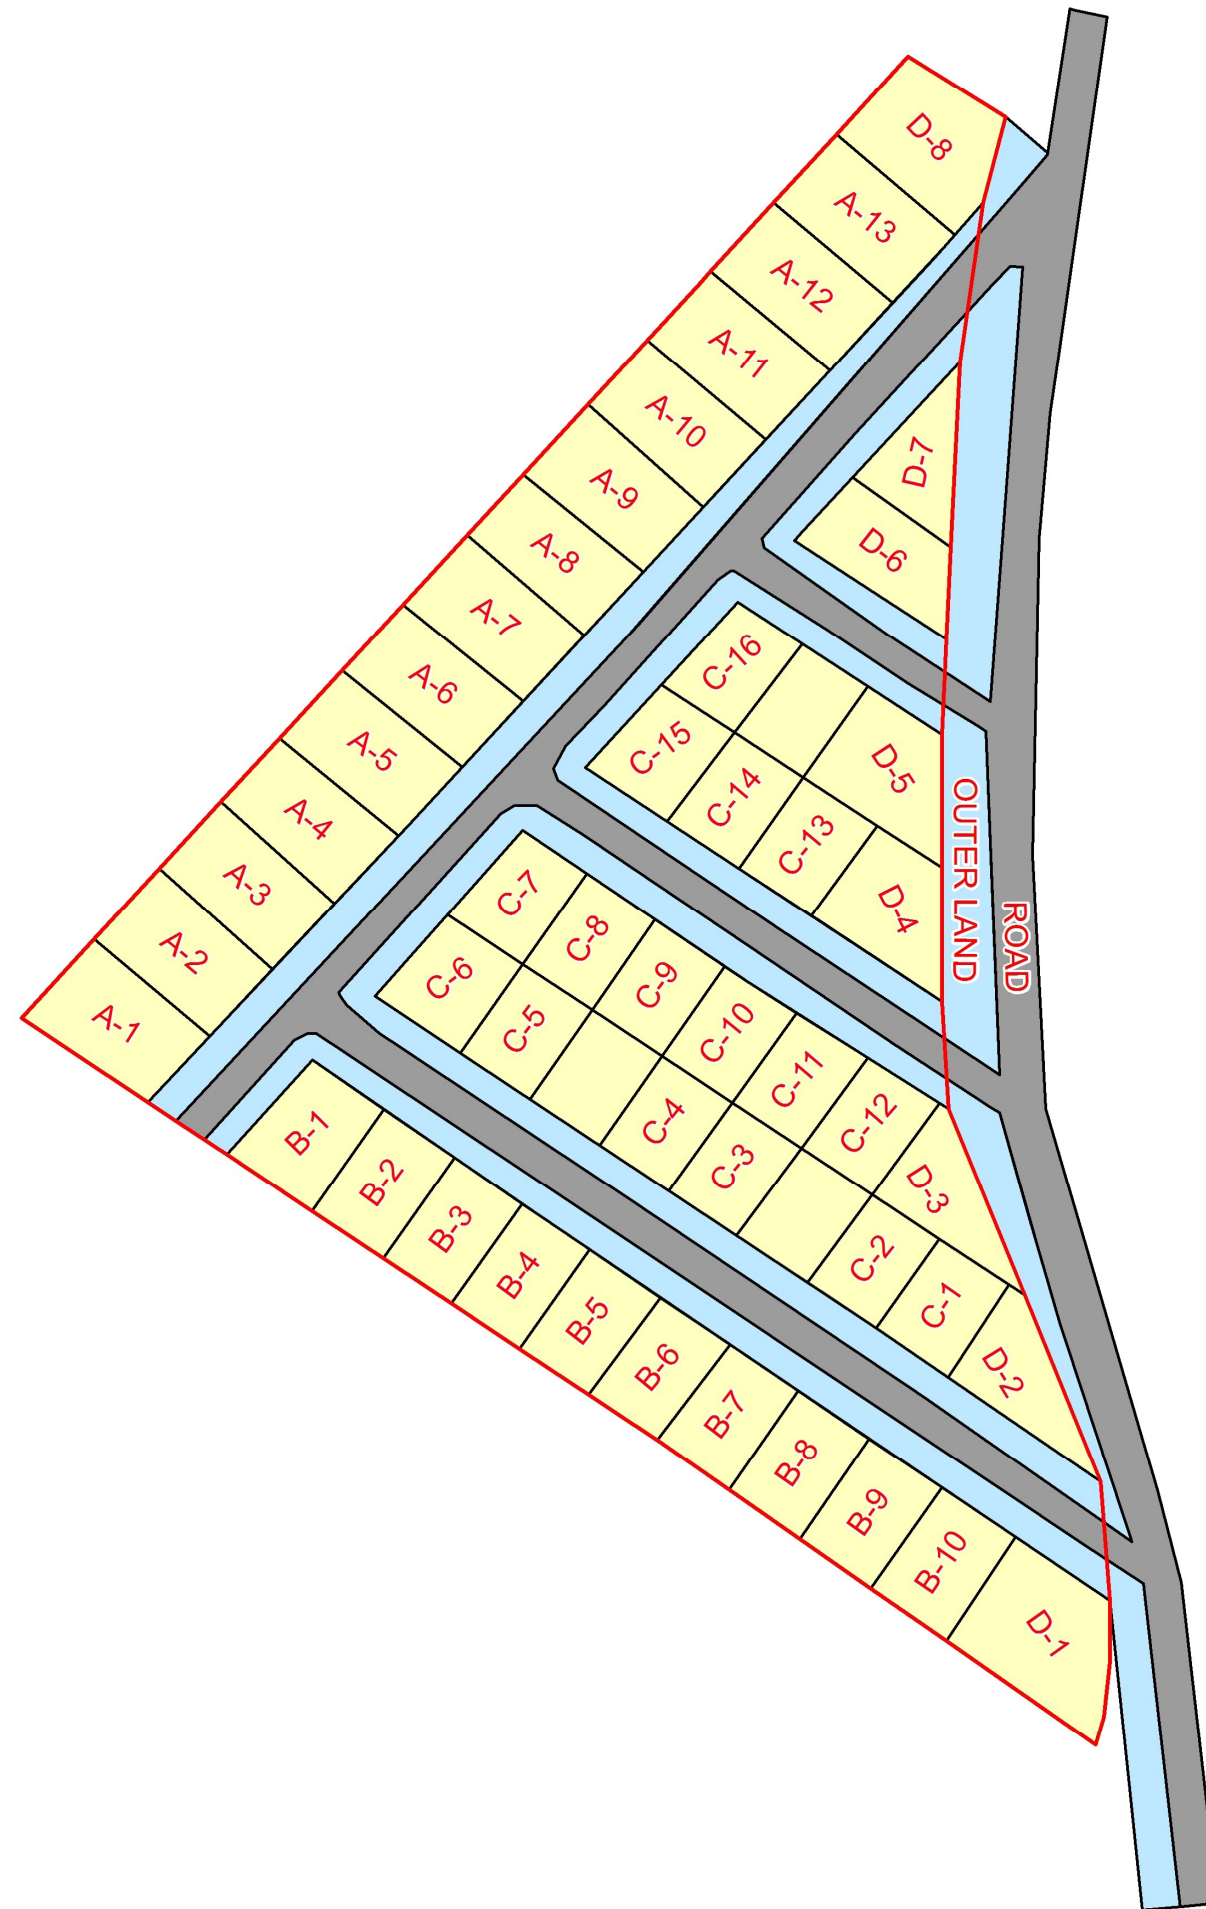

MAP OF BITHARI CHAINPUR MINI INDUSTRIAL ESTATE, DISTRICT : BAREILLY, UTTAR PRADESH

Legend

-  INDUSTRIAL BOUNDARY
-  PLOT
-  OUTER LAND
-  ROAD

28°21'0"N

28°21'0"N

28°20'55"N

28°20'55"N

79°32'15"E

79°32'20"E