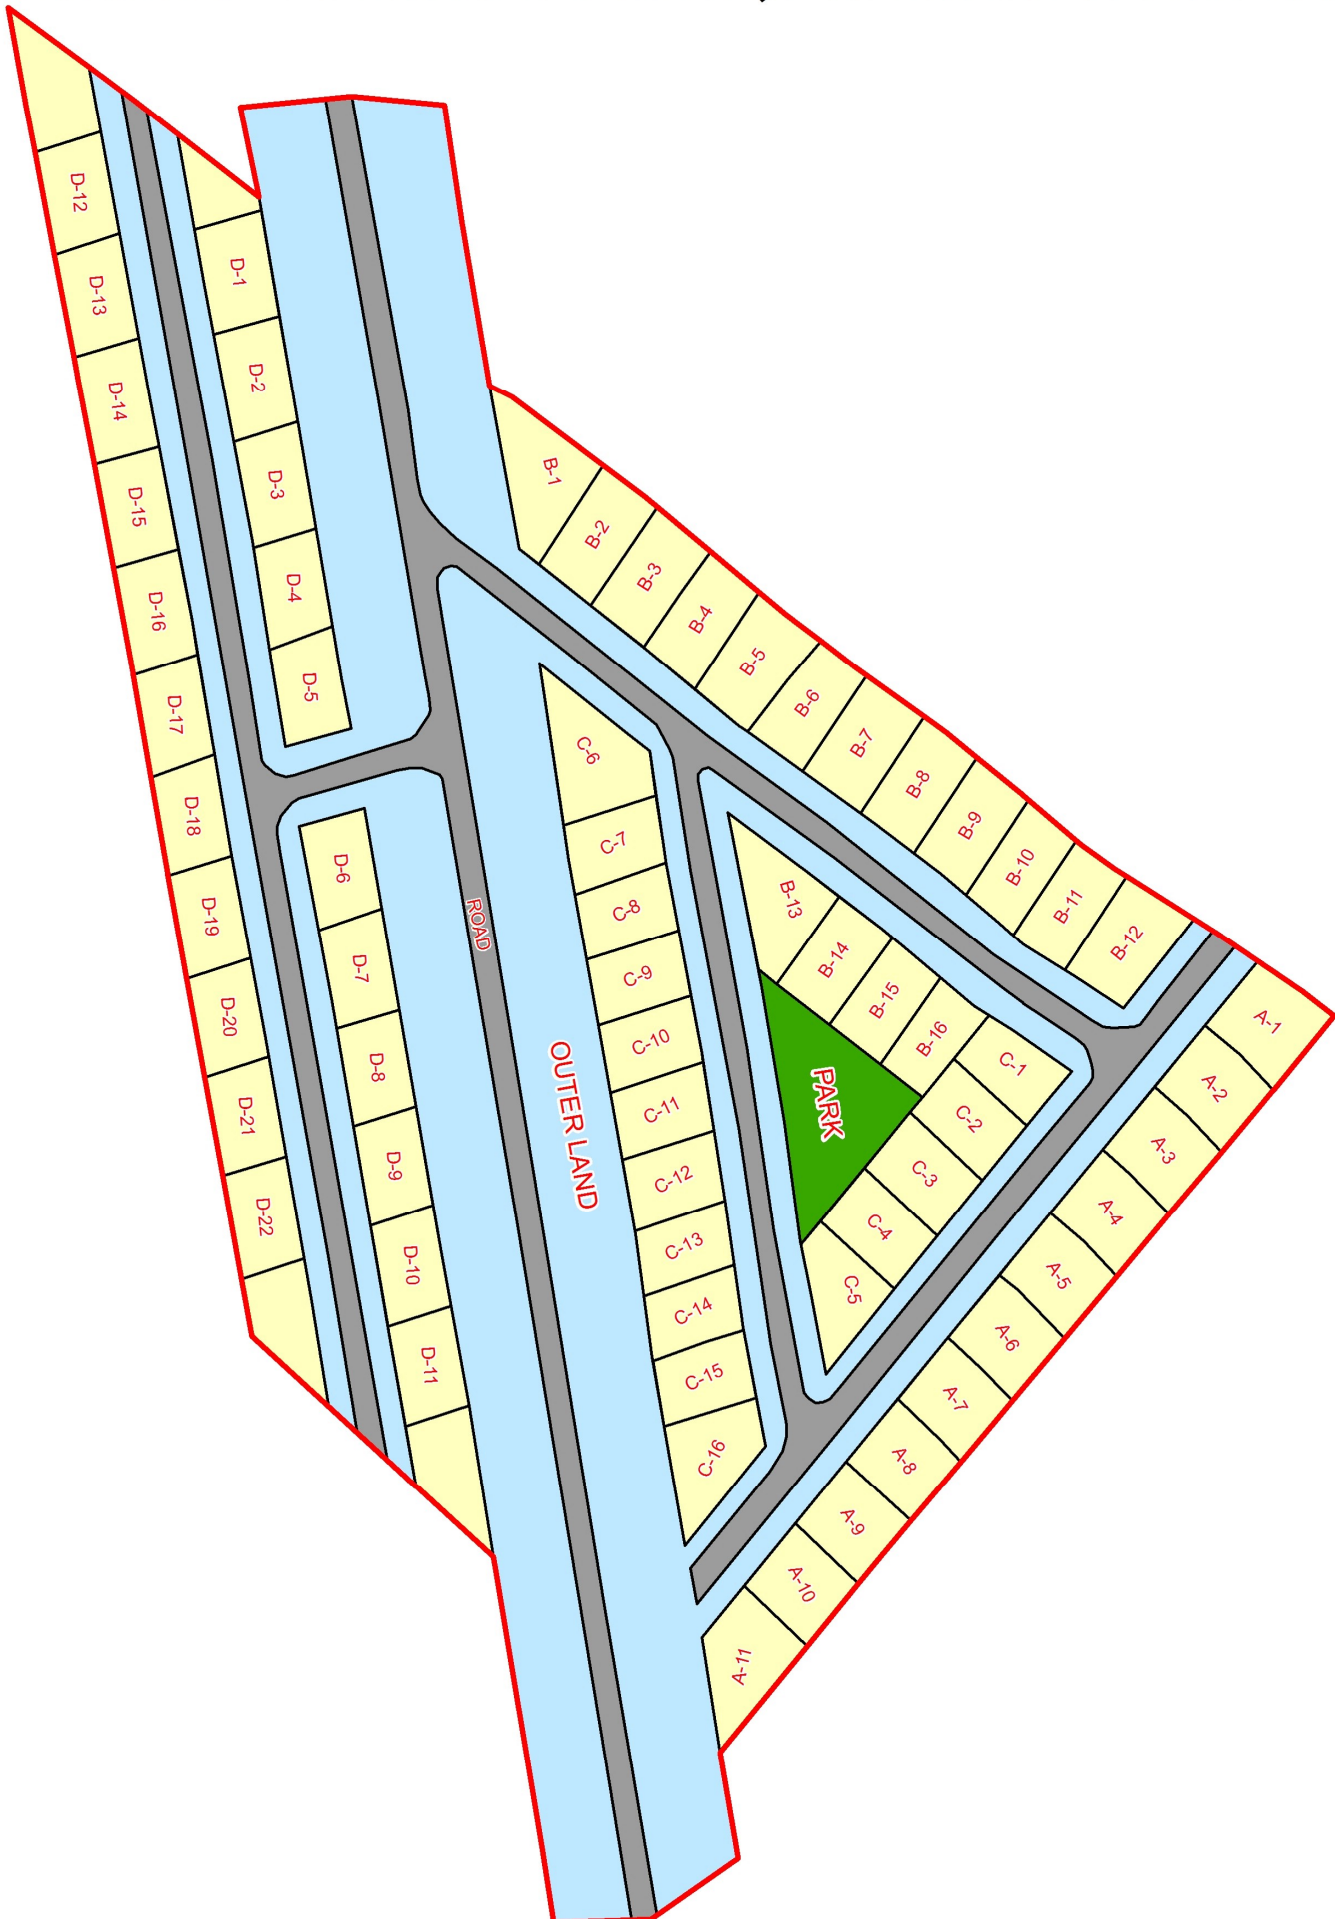

# MAP OF BHADPURA MINI INDUSTRIAL ESTATE, DISTRICT : BAREILLY, UTTAR PRADESH

28°26'15"N

28°26'15"N

79°41'10"E

79°41'15"E

79°41'10"E

79°41'15"E

- Legend**
- INDUSTRIAL BOUNDARY
  - PLOT
  - OUTER LAND
  - PARK
  - ROAD