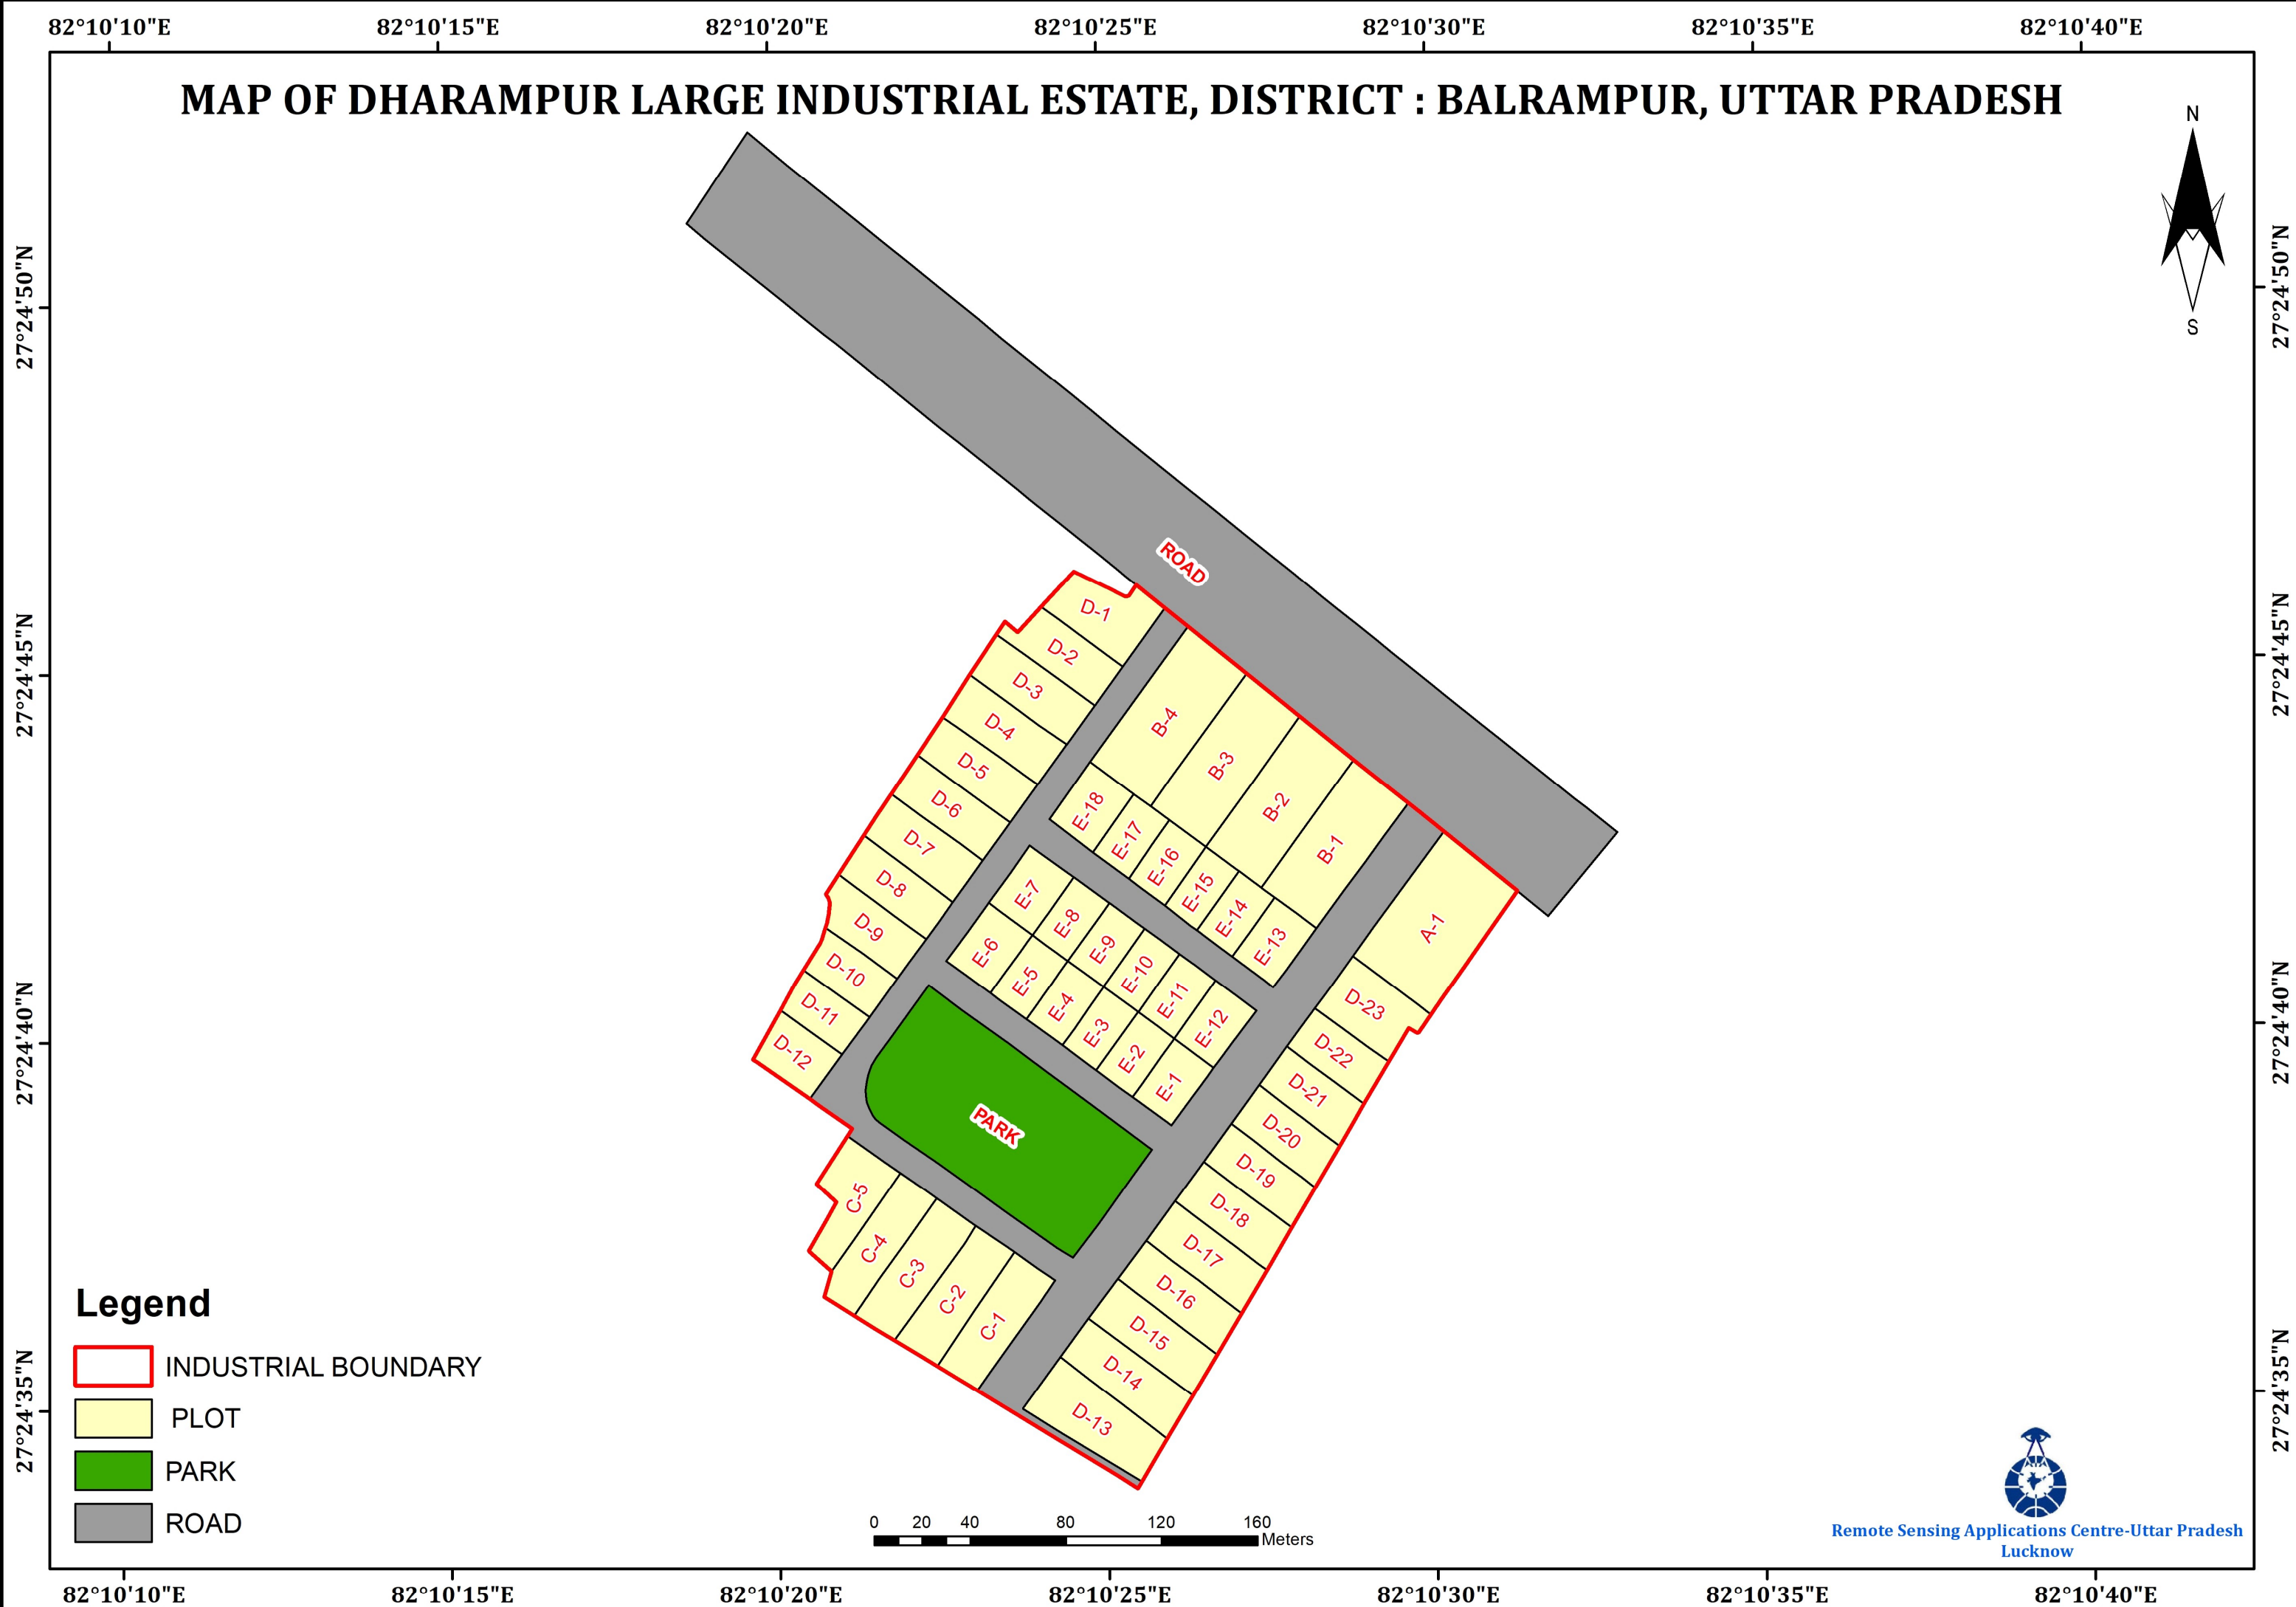

MAP OF DHARAMPUR LARGE INDUSTRIAL ESTATE, DISTRICT : BALRAMPUR, UTTAR PRADESH

Legend

- INDUSTRIAL BOUNDARY
- PLOT
- PARK
- ROAD