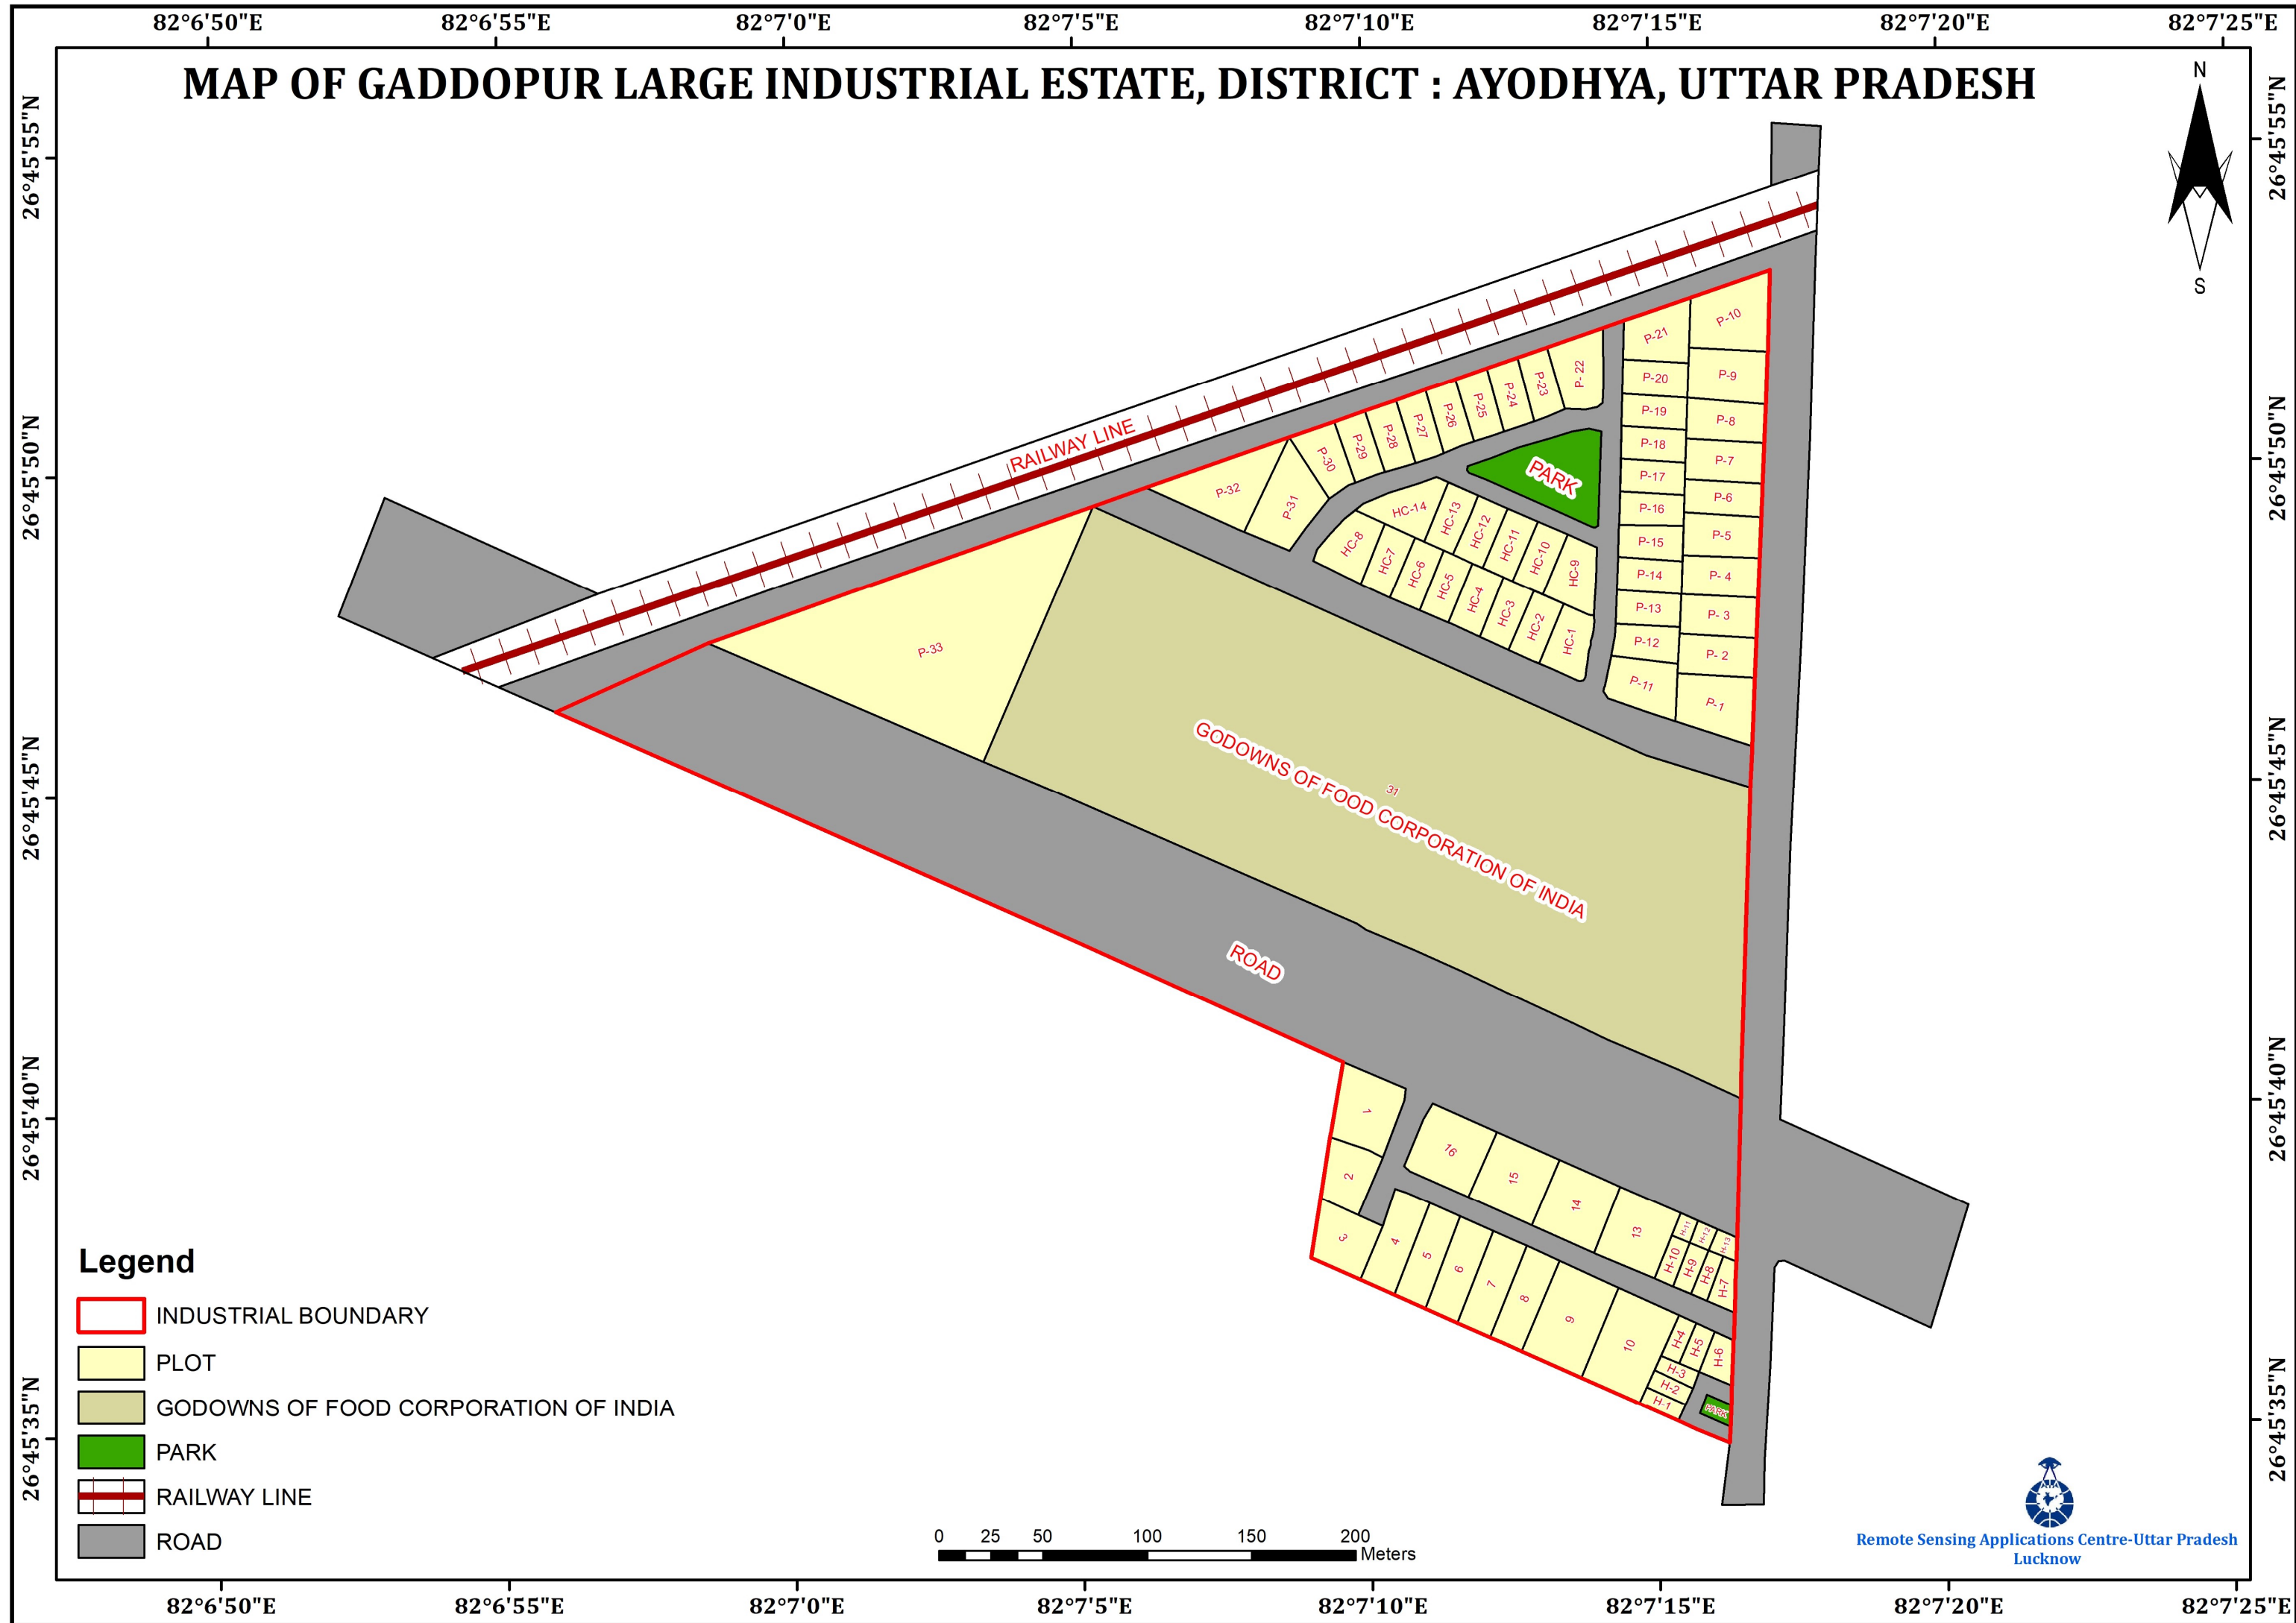

MAP OF GADDOPUR LARGE INDUSTRIAL ESTATE, DISTRICT : AYODHYA, UTTAR PRADESH

Legend

- INDUSTRIAL BOUNDARY
- PLOT
- GODOWNS OF FOOD CORPORATION OF INDIA
- PARK
- RAILWAY LINE
- ROAD