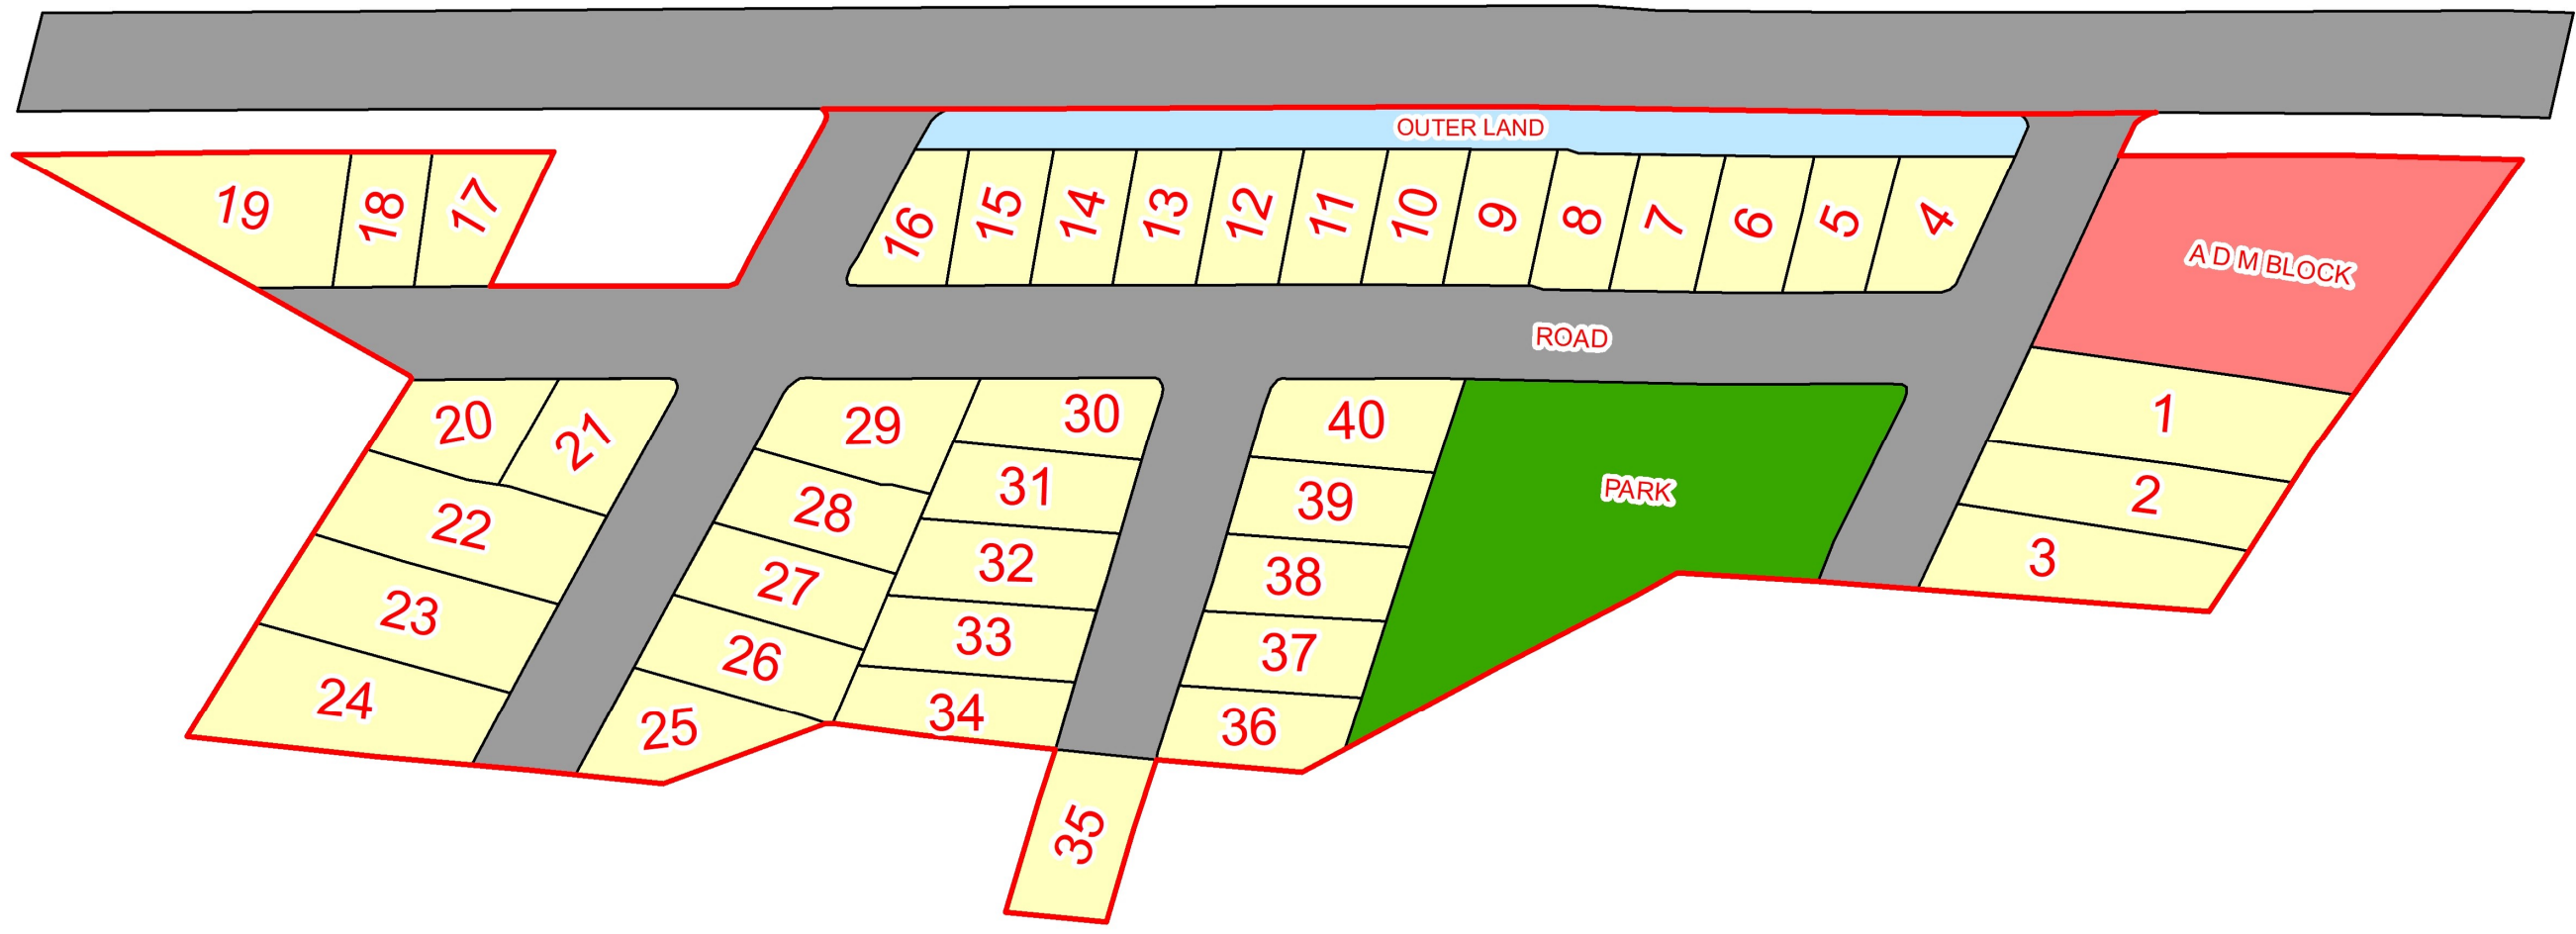

MAP OF BIDHUNA MINI INDUSTRIAL ESTATE, DISTRICT : AURAIYA, UTTAR PRADESH

79°28'30"E

79°28'35"E

26°48'5"N

26°48'5"N

79°28'30"E

79°28'35"E

Legend

-  INDUSTRIAL BOUNDARY
-  PLOT
-  A D M BLOCK
-  OUTER LAND
-  PARK
-  ROAD

Remote Sensing Applications Centre-Uttar Pradesh
Lucknow