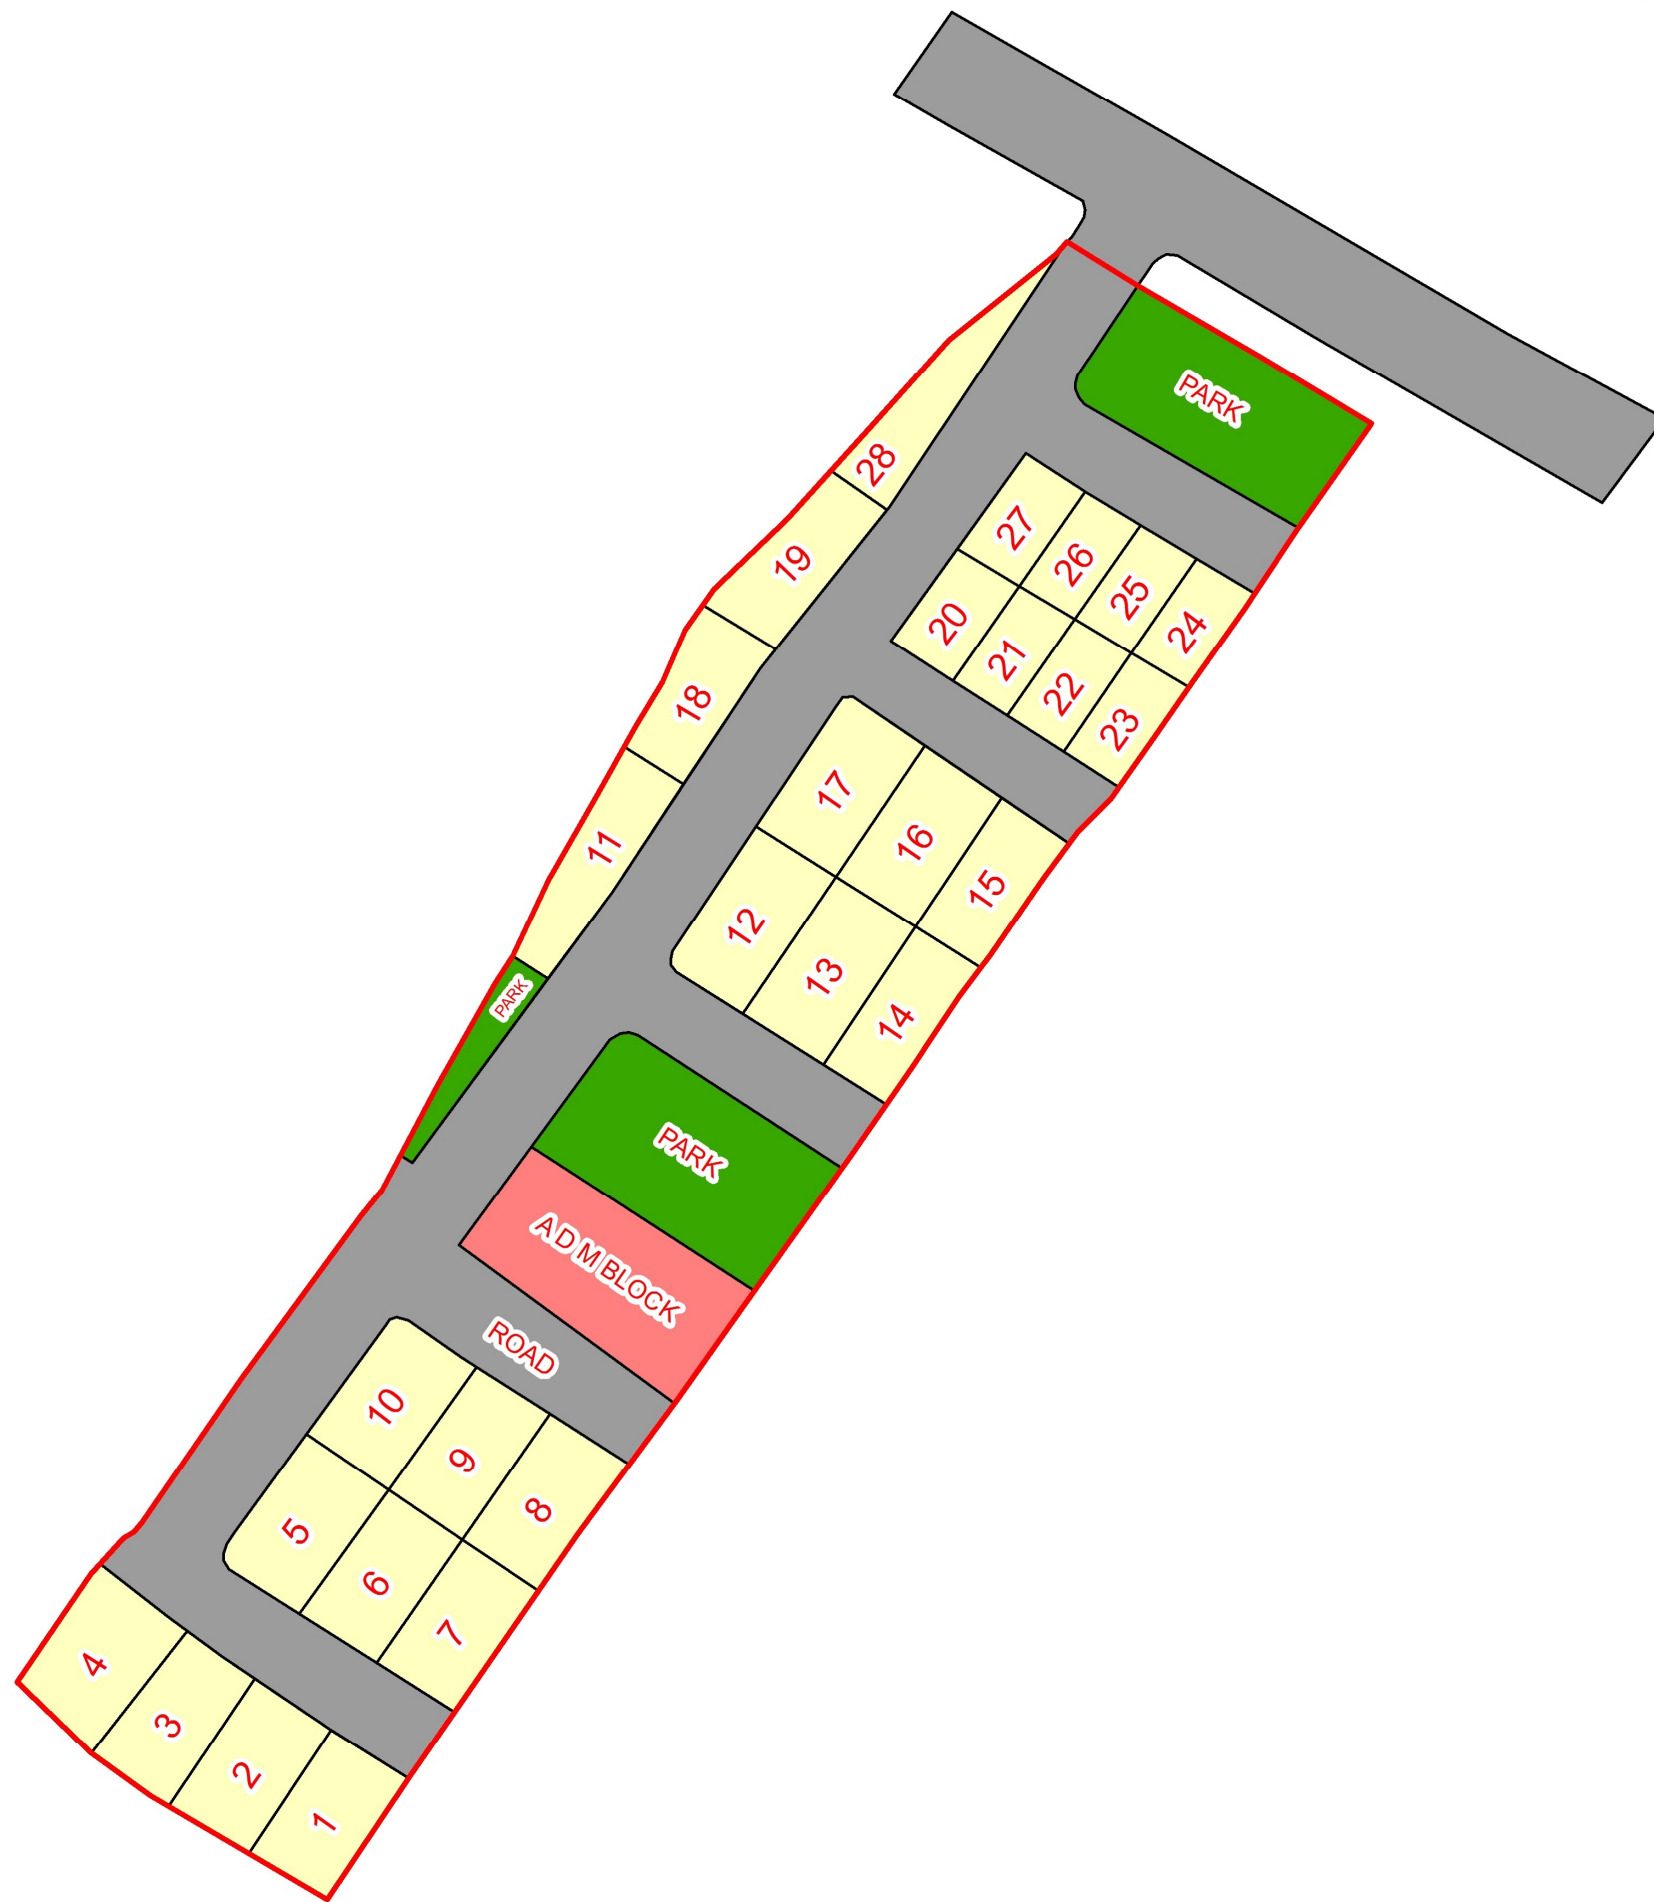

82°34'40"E

82°34'45"E

MAP OF KAKARDILA MINI INDUSTRIAL ESTATE, DISTRICT : AMBEDKAR NAGAR, UTTAR PRADESH

26°24'5"N

26°24'5"N

Legend

-  INDUSTRIAL BOUNDARY
-  PLOT
-  A D M BLOCK
-  PARK
-  ROAD

Remote Sensing Applications Centre-Uttar Pradesh
Lucknow

82°34'40"E

82°34'45"E